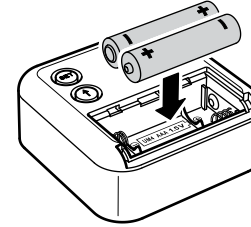

KLOCKIS

Design and Quality
IKEA of Sweden

2x AAA

12h

24h