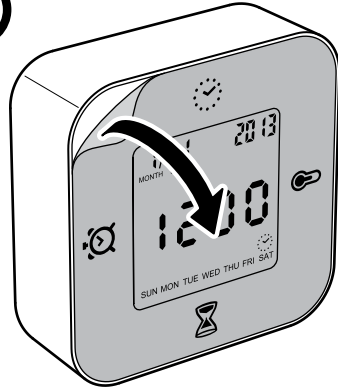

KLOCKIS

Design and Quality
IKEA of Sweden

2x AAA

12h

24h