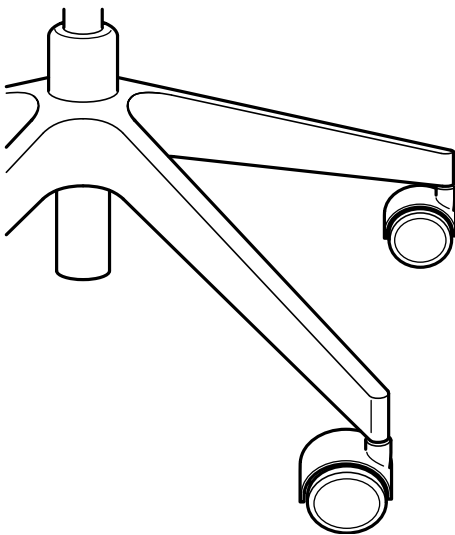

Good to know

Height adjustable seat for a comfortable sitting posture regardless of body height.

Adjustable tilt tension; increase or decrease the resistance to suit your movements and weight.

Adjustable seat depth; easy to adapt for increased support to your thighs and back.

Synchronized tilt function in seat and backrest; the chair follows your movements when you lean forward or back.

Height adjustable backrest; gives lumbar support and relieves strain on your back.

Weight compensation mechanism automatically finds the right amount of tilt tension to open up your body when you lean back.

Lockable tilt function for increased stability in different sitting positions.

Depth adjustable armrest; adjust the depth according to your needs.

Safety casters

Chairs should stay where you leave them and not roll away on their own. That's why we put safety casters on our chairs. The casters have a built-in pressure-sensitive brake mechanism so that they roll freely and easily when you sit on the chair — and brake when you stand up. Note that even though the casters don't roll when braked, they can still slide on the floor if the chair is pushed.