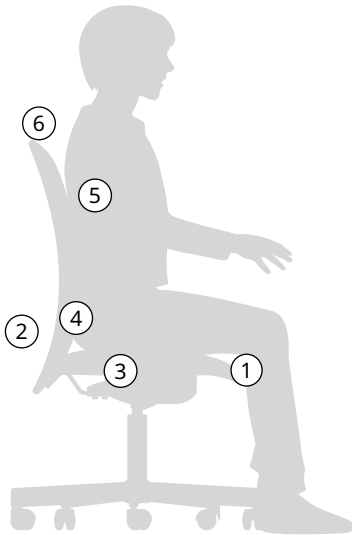

Good to know

The human body is made to move, so ideally, your workspace should give you the choice of sitting, standing or leaning, allowing you to change positions often.

Sitting

1. You should be able to stretch your legs under the table and turn 90° to the left and right. The hips and knees should be at an angle of approx. 95–100° with your feet flat on the floor. If you share the chair with other people, the height adjustable seat allows all of you to sit comfortably.
2. It doesn't matter if you're short or tall. With an adjustable seat depth or a height adjustable backrest you can try different depths and heights and get exactly the support your legs and back need.
3. A chair with tilt function makes it easy to change sitting position, regardless of whether the tilt function is in the seat or the backrest — or in both places.
4. The lumbar region is where we usually feel the first onset of tiredness. A chair with built-in lumbar support relieves pressure on your back.
5. Armrests reduce strain on arms and shoulders. Adjustable armrests reduce strain even more – regardless of how tall or short you are. Make sure that the armrests don't prevent the chair from being drawn close to the desk, and that they don't restrict your movements.
6. If you've been sitting at your desk for some time, it may feel nice to lean back and change your position for a moment. With a headrest on your chair, your head and neck also get some well-deserved relaxation.