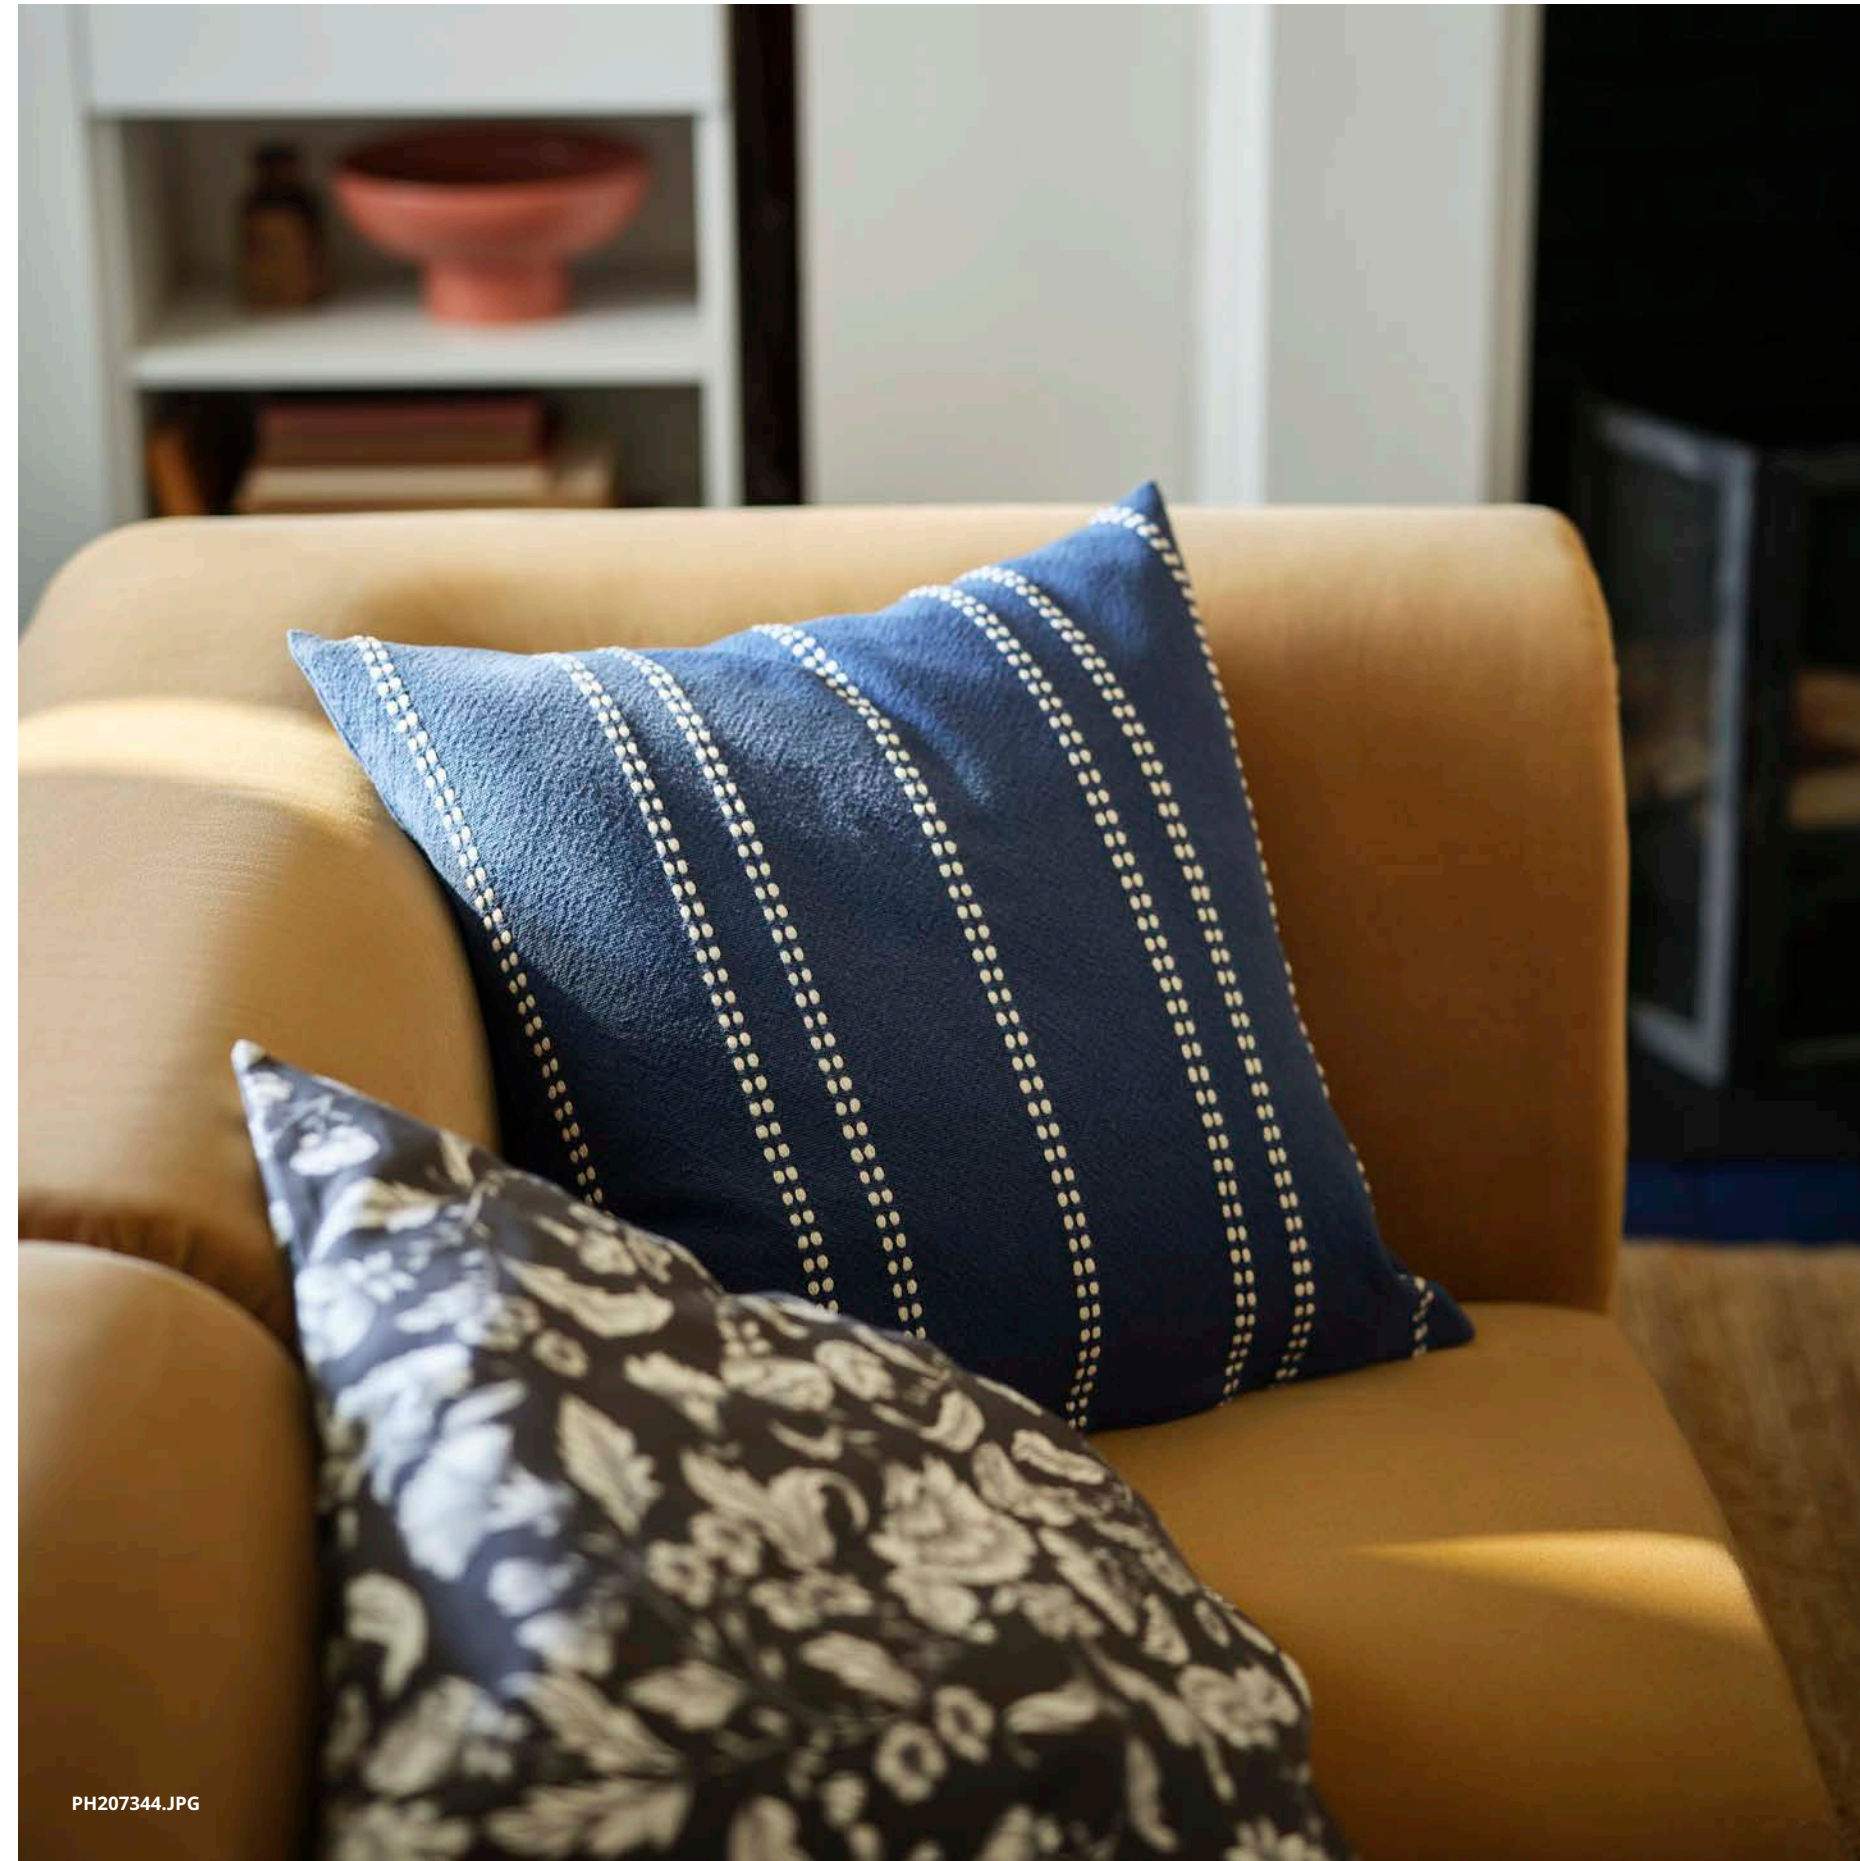

PH207344.JPG

New KRUTBRÄNNARE Throw $14.99 Blue off-white/stripe 706.132.23
New KRUTBRÄNNARE Cushion cover $7.99 Blue off-white/stripe 005.996.40