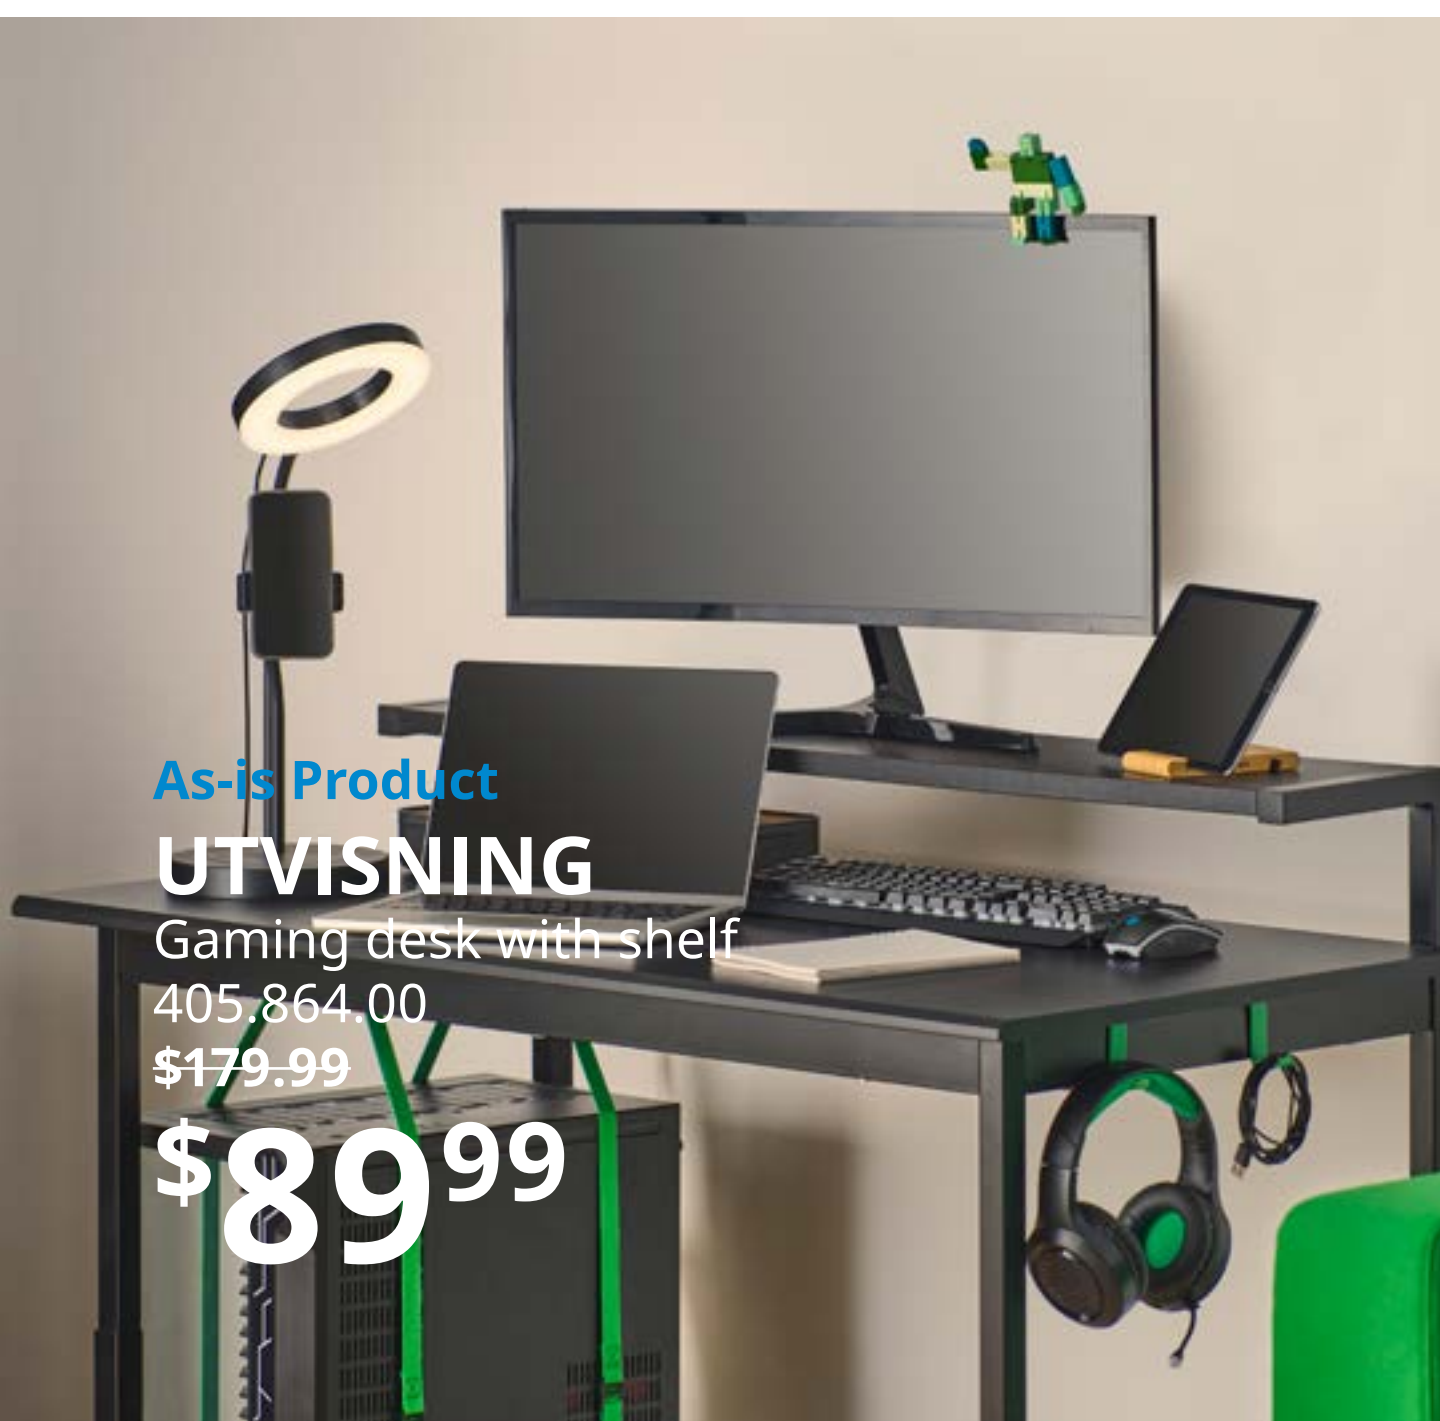

Local deals

Food

As-is

Store Events

As-is Product

NARRKOLV

Pendant lamp, 22", rattan
105.958.68

~~$79.99~~

$55⁹⁹

As-is Product

UTVISNING

Gaming desk with shelf
405.864.00

~~$179.99~~

$89⁹⁹

As-is Product

LOMMARP

Bookcase, black
305.085.25

~~$229~~

$99⁹⁹