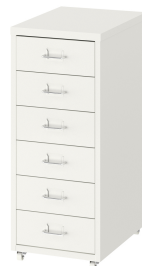

\$95

Regular price \$269.99

HELMER

Drawer unit 11x27 1/8", white
102.510.45

IKEA Family price

\$54⁹⁹

Regular price \$79.99

SAMSÖ

Umbrella 78 3/4"
503.118.15

IKEA Family price

\$25

Regular price \$44.99

STIG

Bar stool 29 1/8"
704.984.21

IKEA Family price

\$24⁹⁹