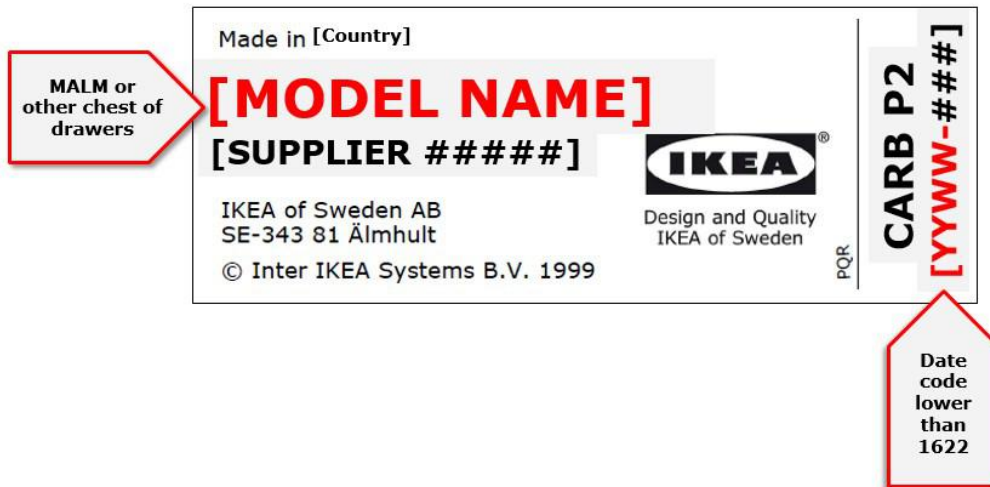

IKEA Chests of Drawers/Dressers

IKEA chests and dressers subject to the June 28, 2016 recall were manufactured and sold through June 2016. To determine whether your unit is subject to the recall, check the product label on the inside of the top or side frame of the unit for a date code lower than “1622”:

Product Label:

Chest and dresser models subject to the recall include, among others, the following models:

FAMILY NAME	MODEL
ALESUND	4-drawers
ALVESTA	5-drawers
ANEBODA	3-drawers, 5-drawers
ANGUS	chest of drawers
ÅNES	4-drawers
ARUP	4-drawers, 6-drawers
ASKEDAL	4-drawers, 6-drawers
ASKVOLL	5-drawers
ASPELUND	2-drawers, 3-drawers, 4-drawers
BALSTAR	6-drawers, 10-drawers
BANKERYD	3-drawers, 5-drawers
BERGSMO	8-drawers
BIALITT	3-drawers, 6-drawers
BIRKELAND	3-drawers, 6-drawers
BJÖRKVALLA	5-drawers, 6-drawers
BJÖRN	4-drawers, 6-drawers, 8-drawers
BLIMP	chest of drawers
BOJ	chest of drawers