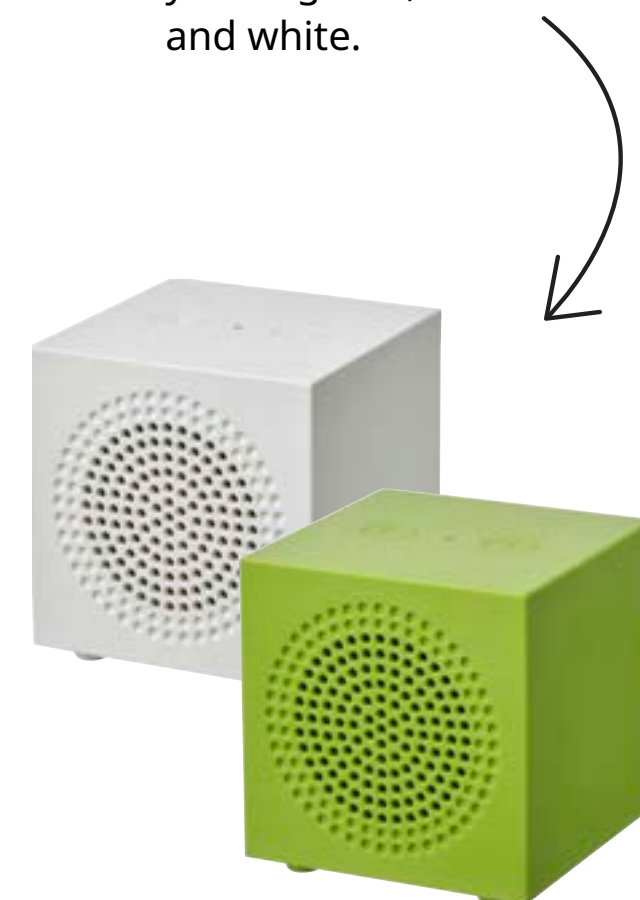

Pssst! KALLSUP is available in pink, yellow-green, and white.

“My idea with KALLSUP was to create a speaker that is as small and simple as possible – yet with great sound and plenty of features. It’s easy to use, can be connected in a group – and honestly, I’m surprised by how much sound can come from such a small speaker. I hope it amazes and brings joy to people every time they put on their favorite music!”