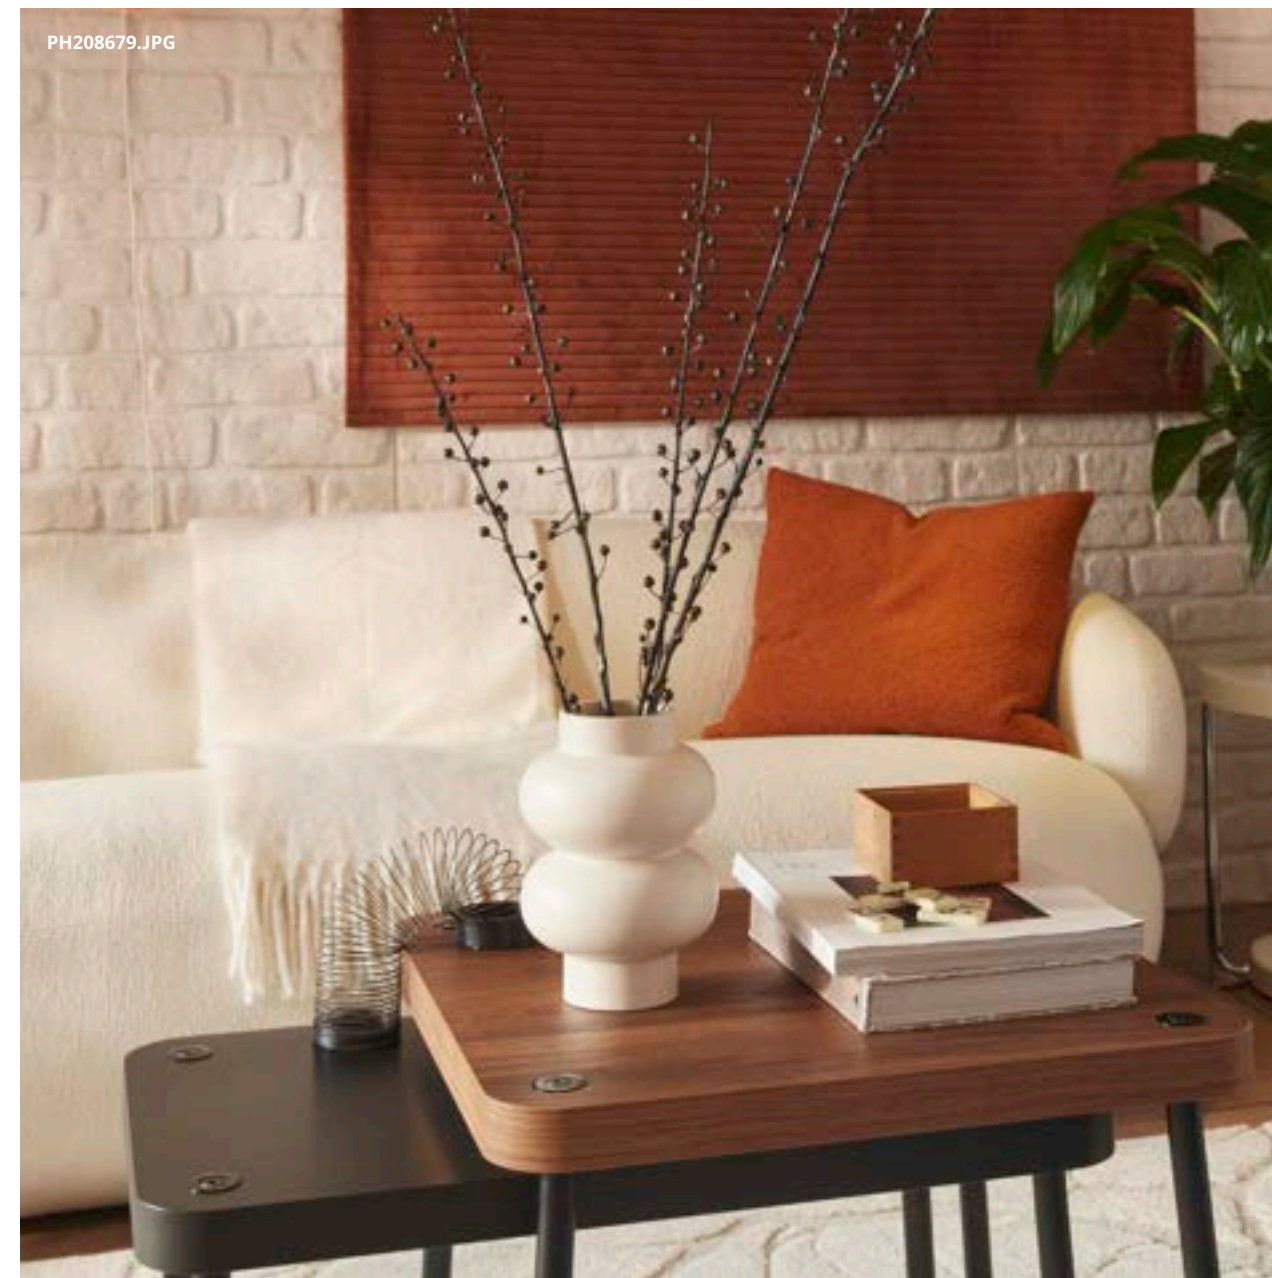

PH208679.JPG

PH208404.JPG

Thumbs up!

Style that turns heads

Bring good vibes on rotation with this stunning swivel chair, soon to become the centerpiece of your living room. Its modern, organic shape is perfect for anyone who wants their furniture to stand out. Built with pocket springs and cold-moulded foam, it spins you into 360° comfort.