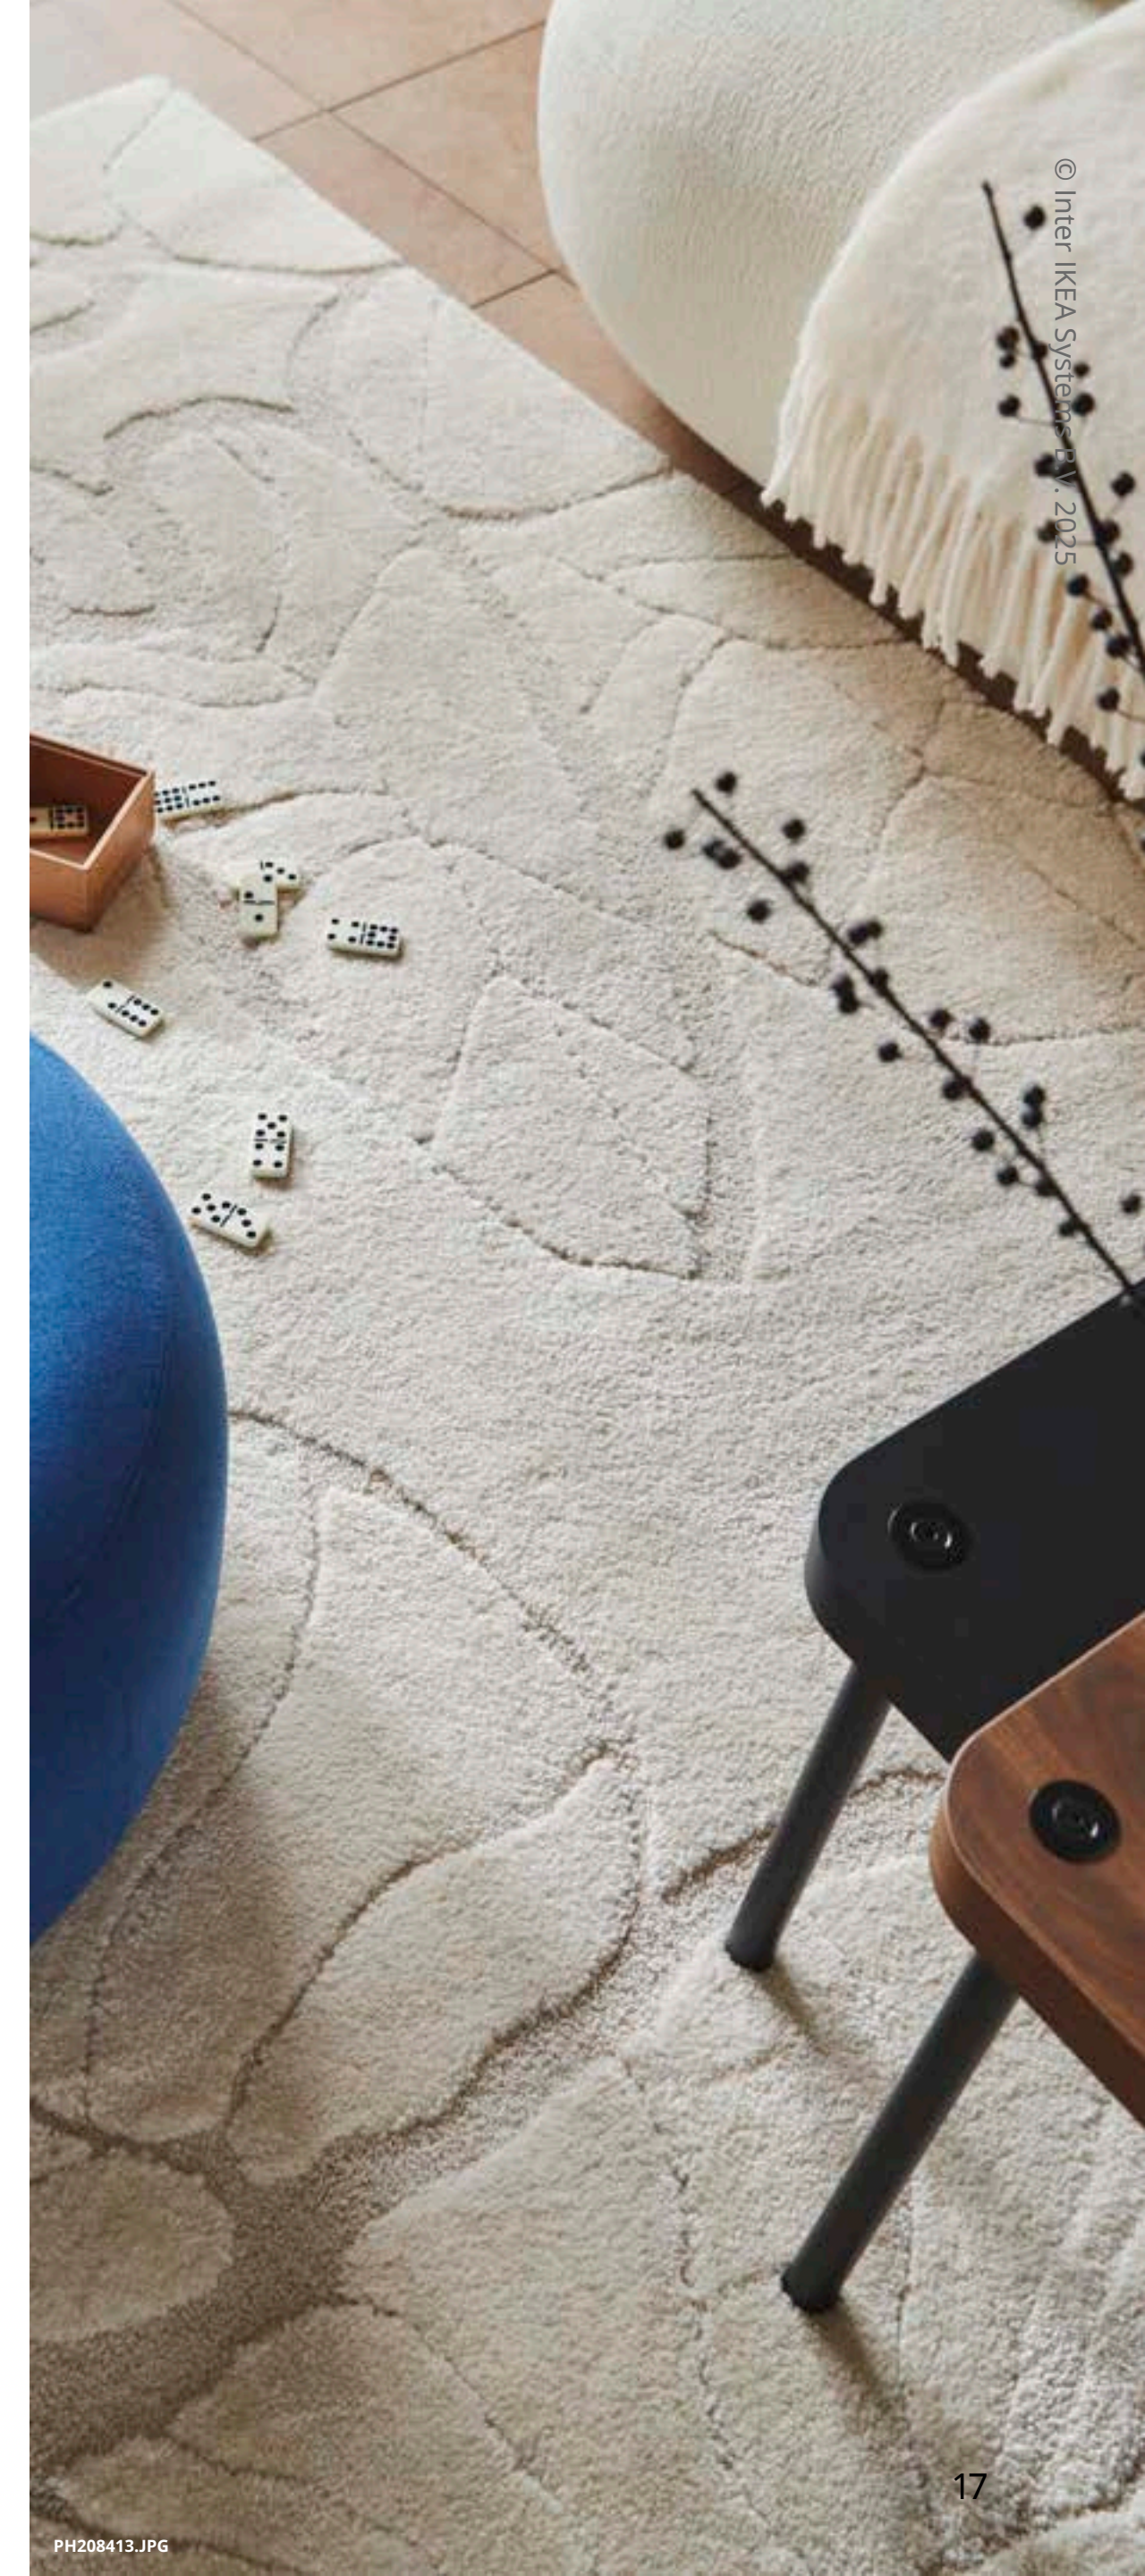

PH208413.JPG