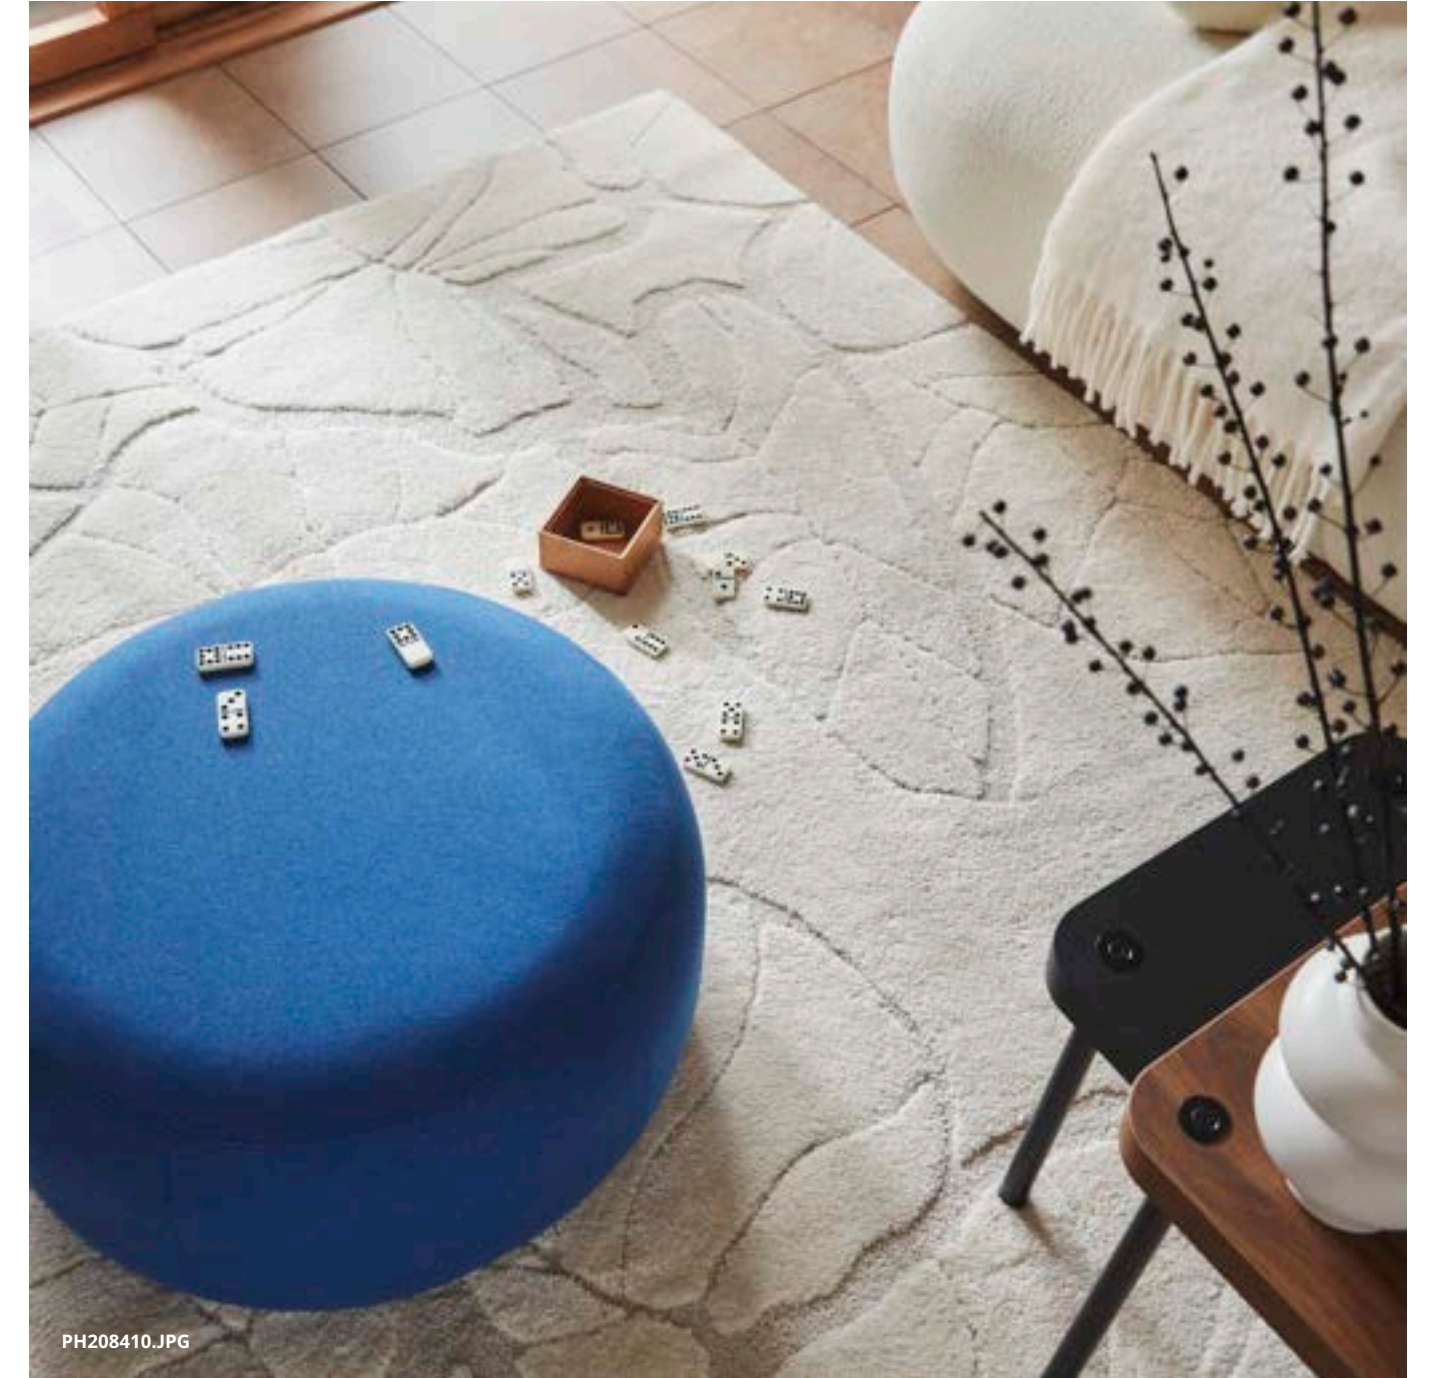

PH208679.JPG

PH208404.JPG

Thumbs up!

Style that turns heads

Bring good vibes on rotation with this stunning swivel chair, soon to become the centerpiece of your living room. Its modern, organic shape is perfect for anyone who wants their furniture to stand out. Built with pocket springs and cold-moulded foam, it spins you into 360° comfort.