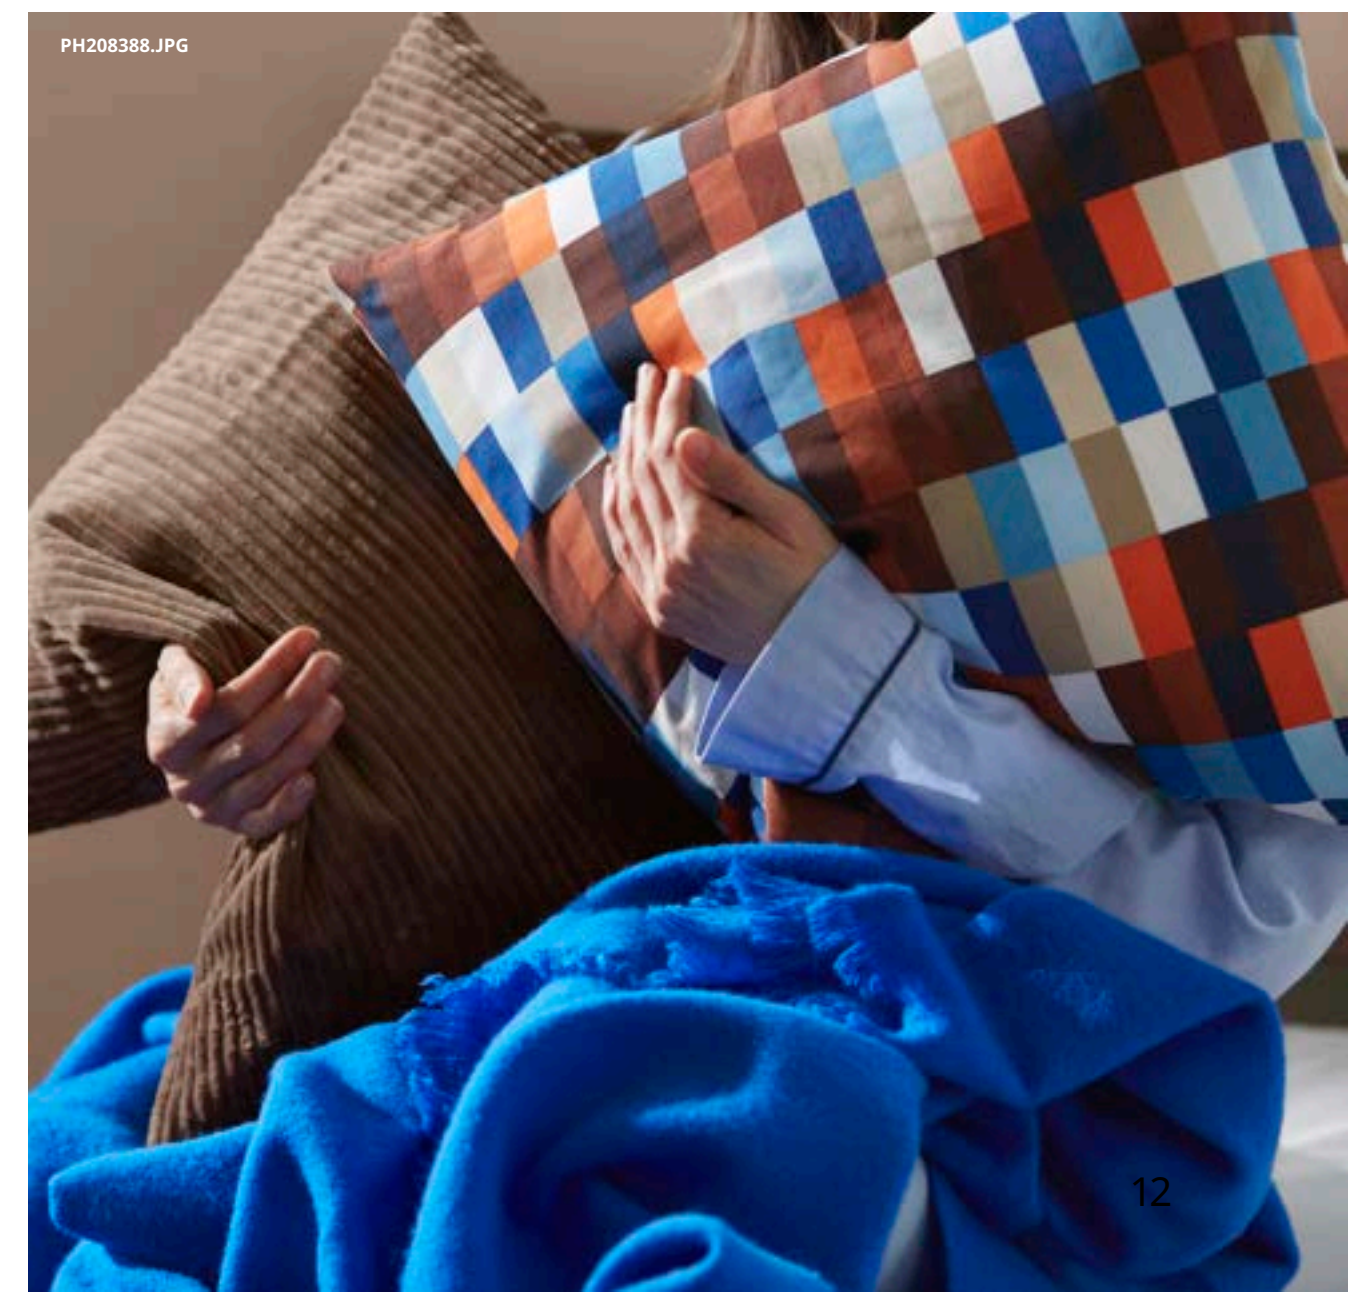

PH208679.JPG

PH208404.JPG

Thumbs up!

Style that turns heads

Bring good vibes on rotation with this stunning swivel chair, soon to become the centerpiece of your living room. Its modern, organic shape is perfect for anyone who wants their furniture to stand out. Built with pocket springs and cold-moulded foam, it spins you into 360° comfort.