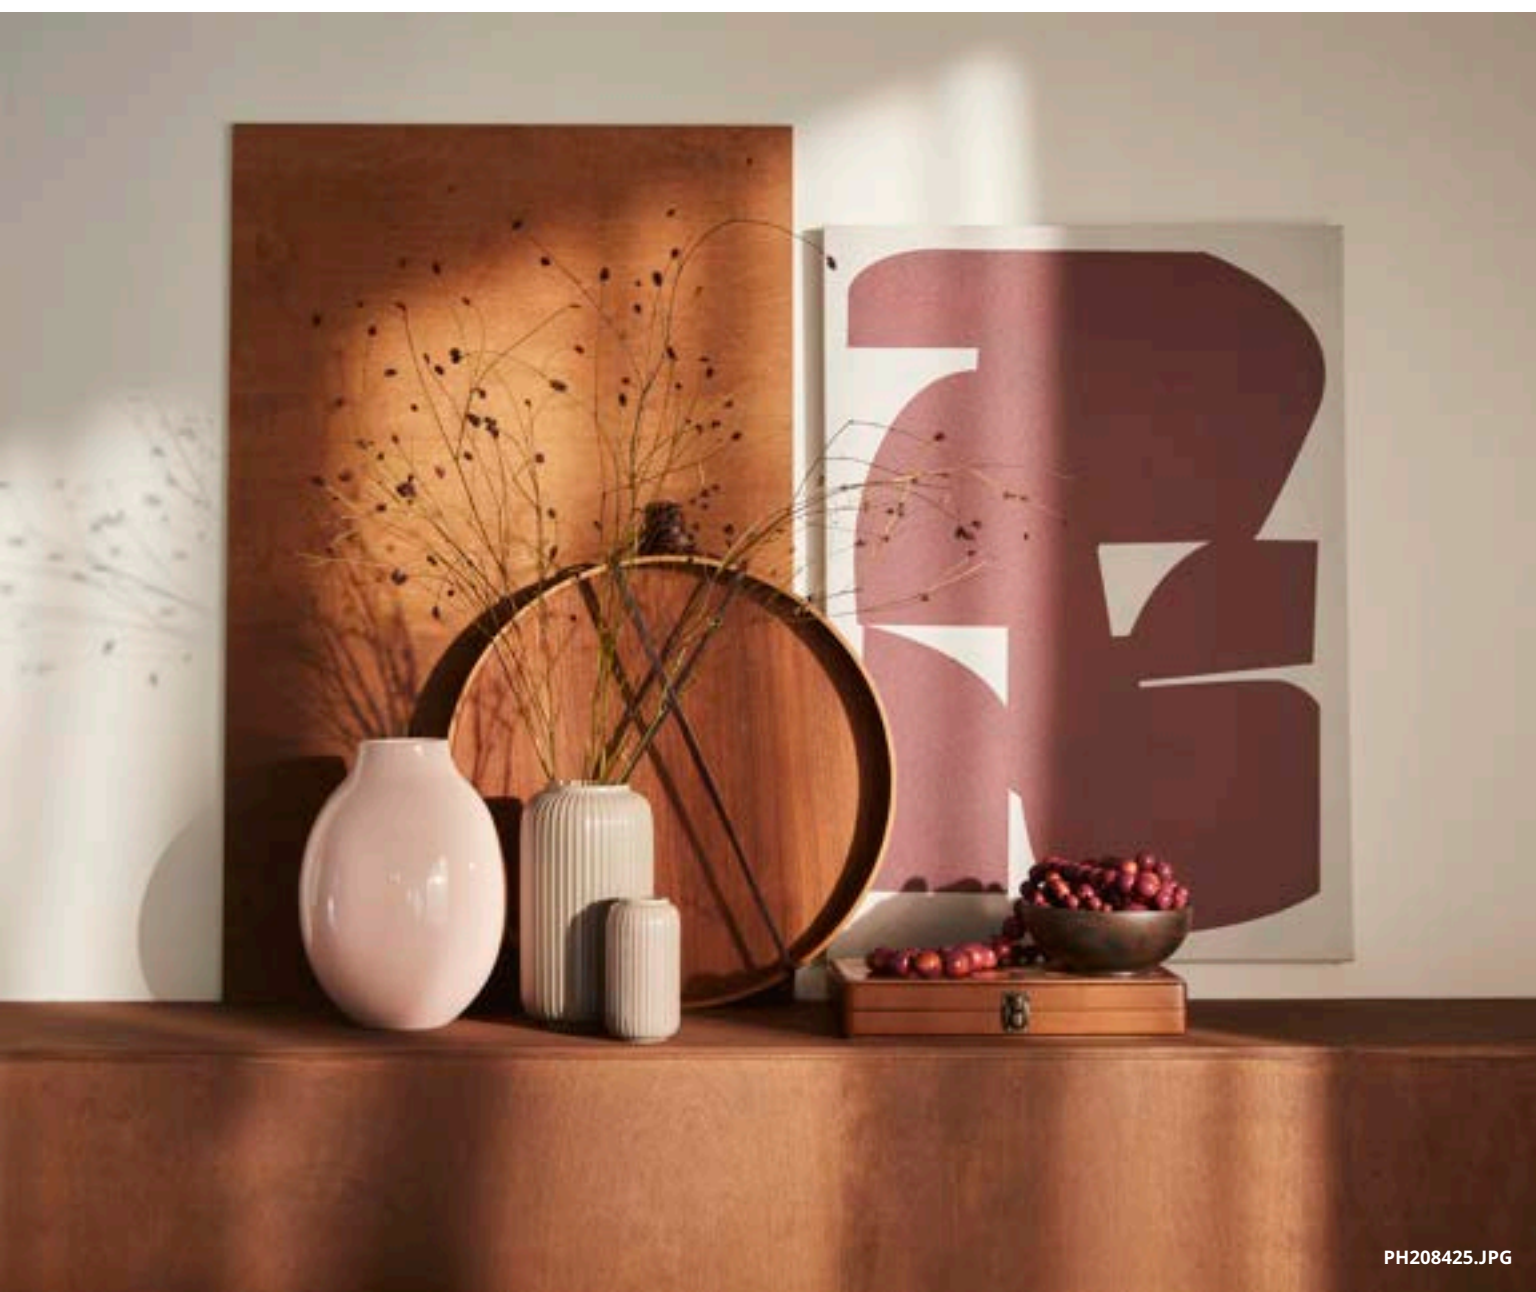

PH208425.JPG