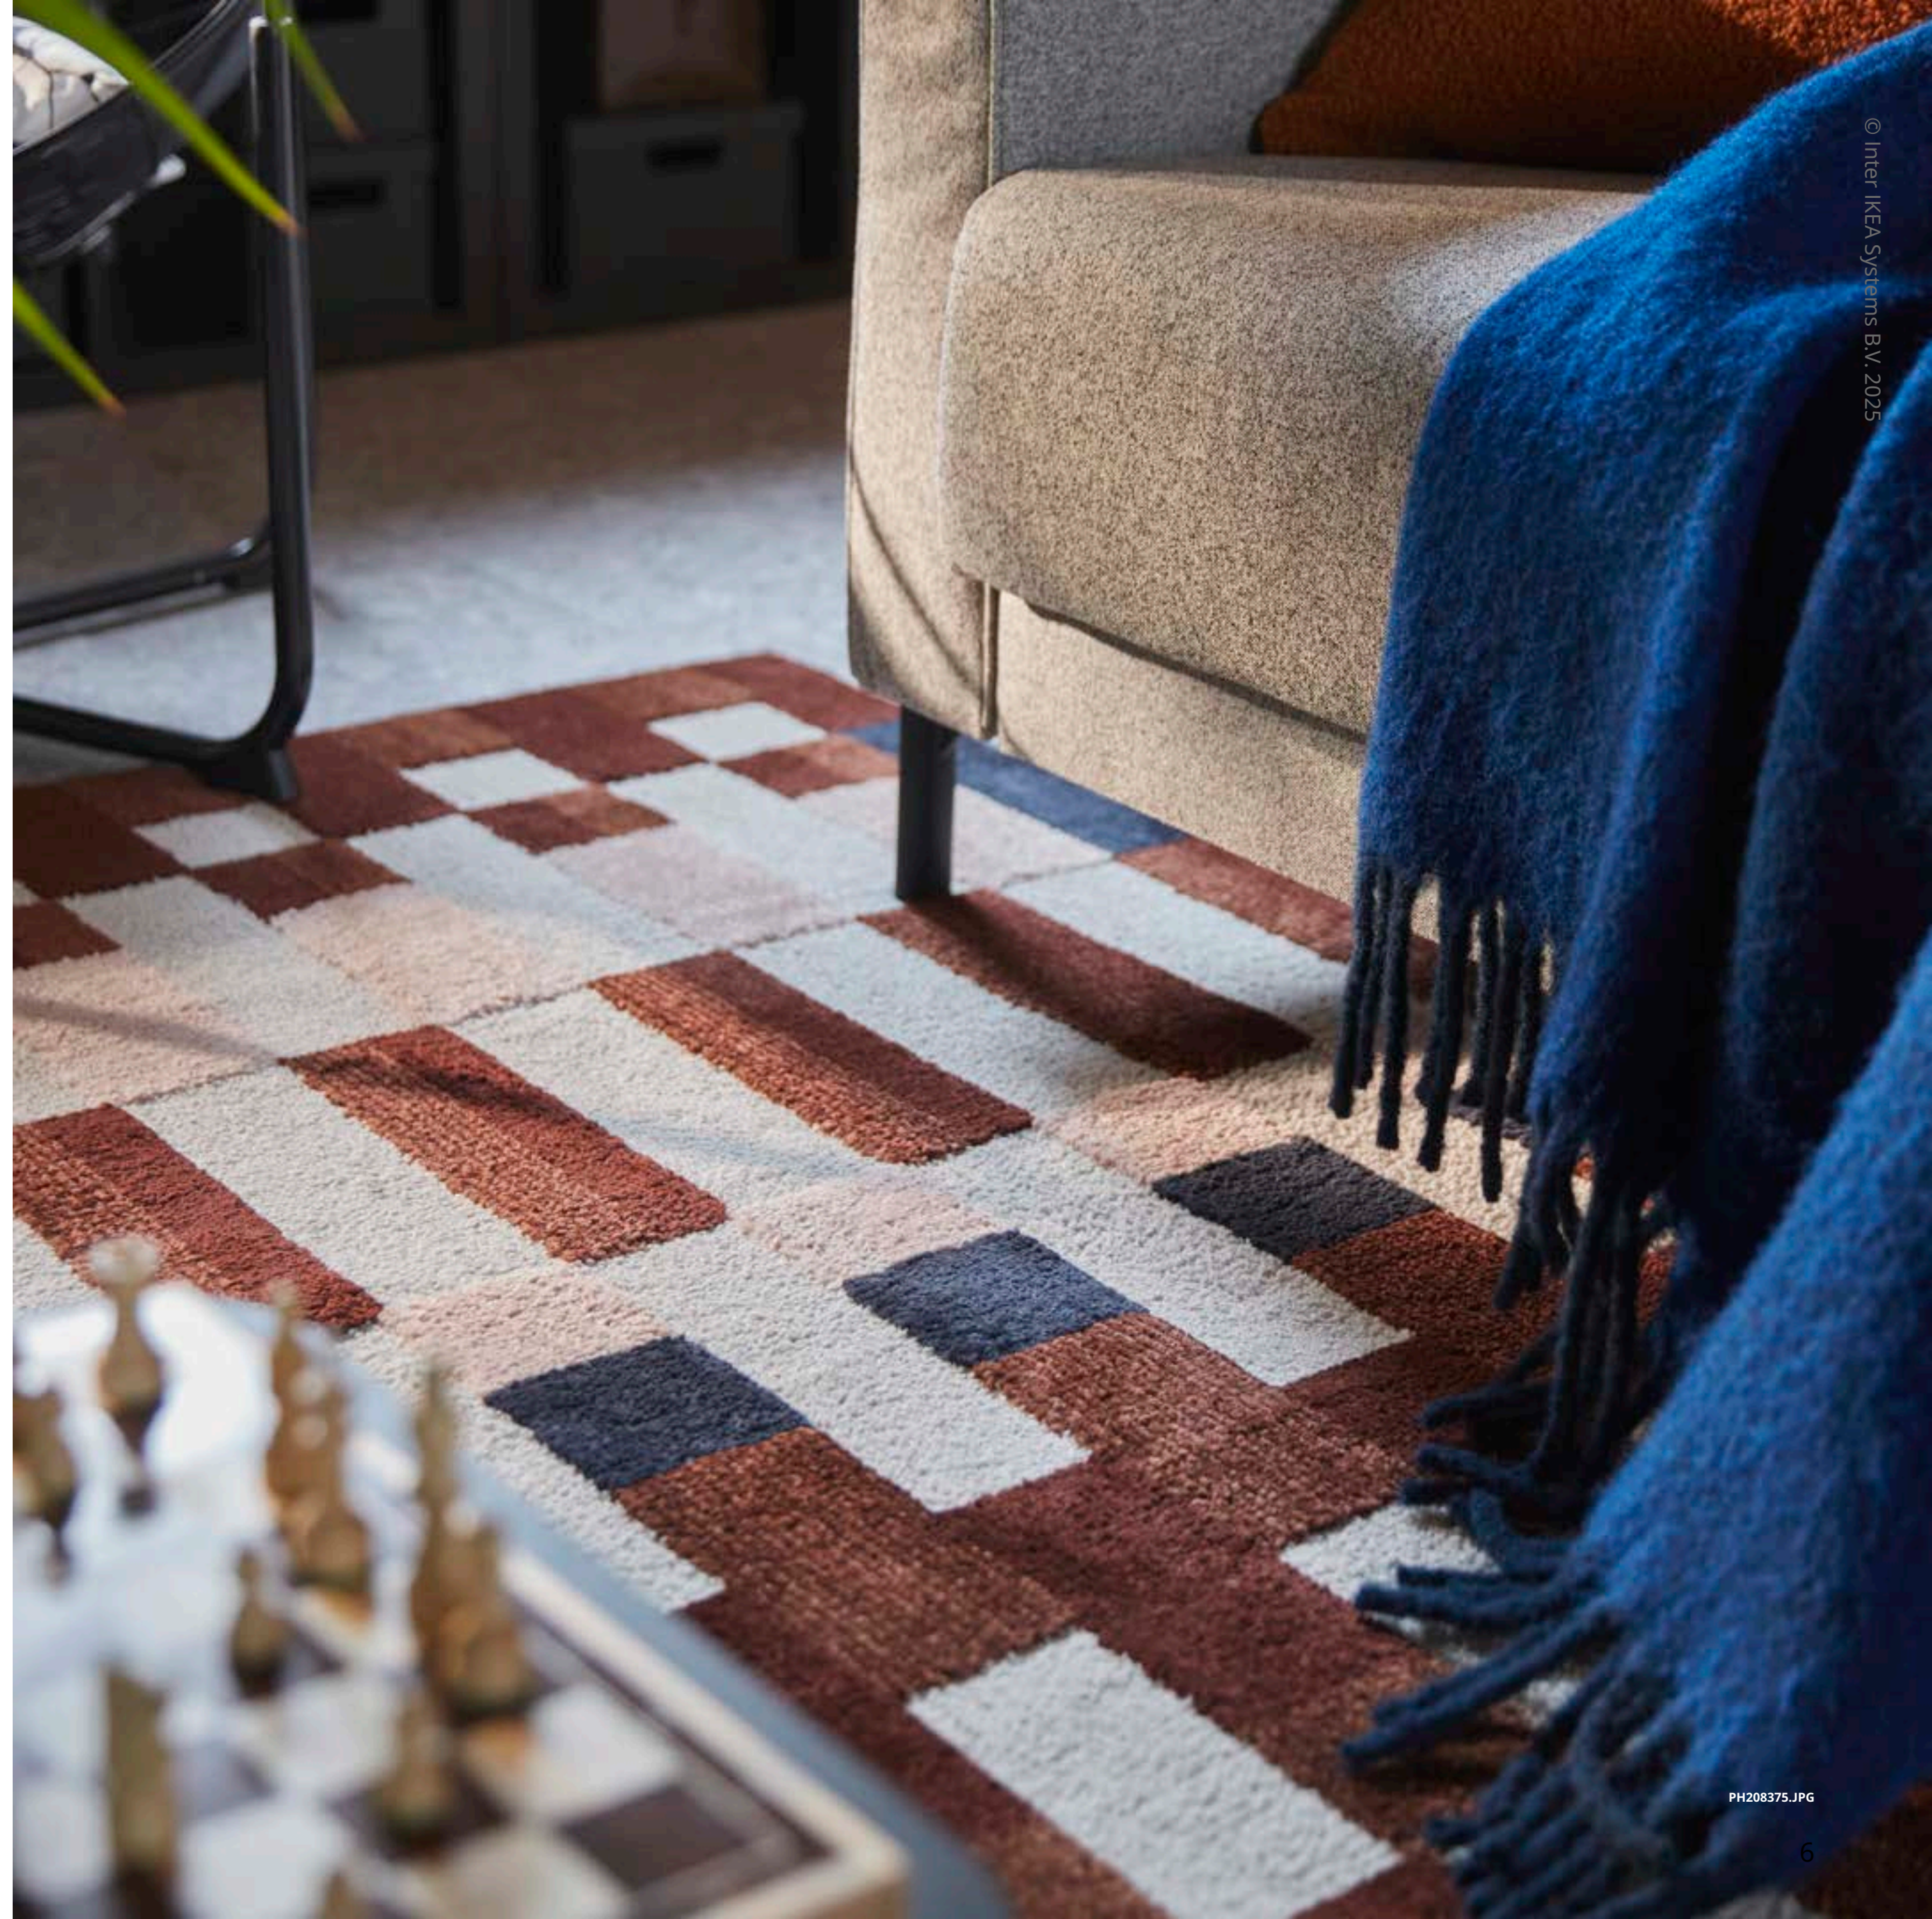

Meet the designer | Paulin Machado

“When designing MARKBLÅMME, I started with the colors. Beautiful browns and burgundy tones that complement each other. I also wanted to play with the weave and yarns. All the beige parts are made of a shrink yarn, creating a lower area, so the brown and pink parts stand out more. This enhances the check design and you can also feel it when you stroke the rug.”