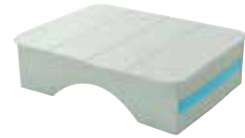

PE892885.jpg

New STRANDÖN Tray table, in/outdoor $14.99 Polypropylene plastic and 100% polyester. Imported. L22¼×W17¾×H6½". Pale green 205.577.81