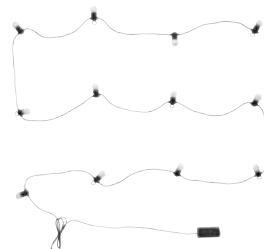

PE836880.jpg

New SOMMARLÄNKE LED lighting chain with 12 bulbs $21.99 Requires 3-AA batteries, sold separately. Polycarbonate plastic and ABS plastic. Designer: H Klarqvist/W Chong. Total length 16'1". Outdoor/white 405.440.14