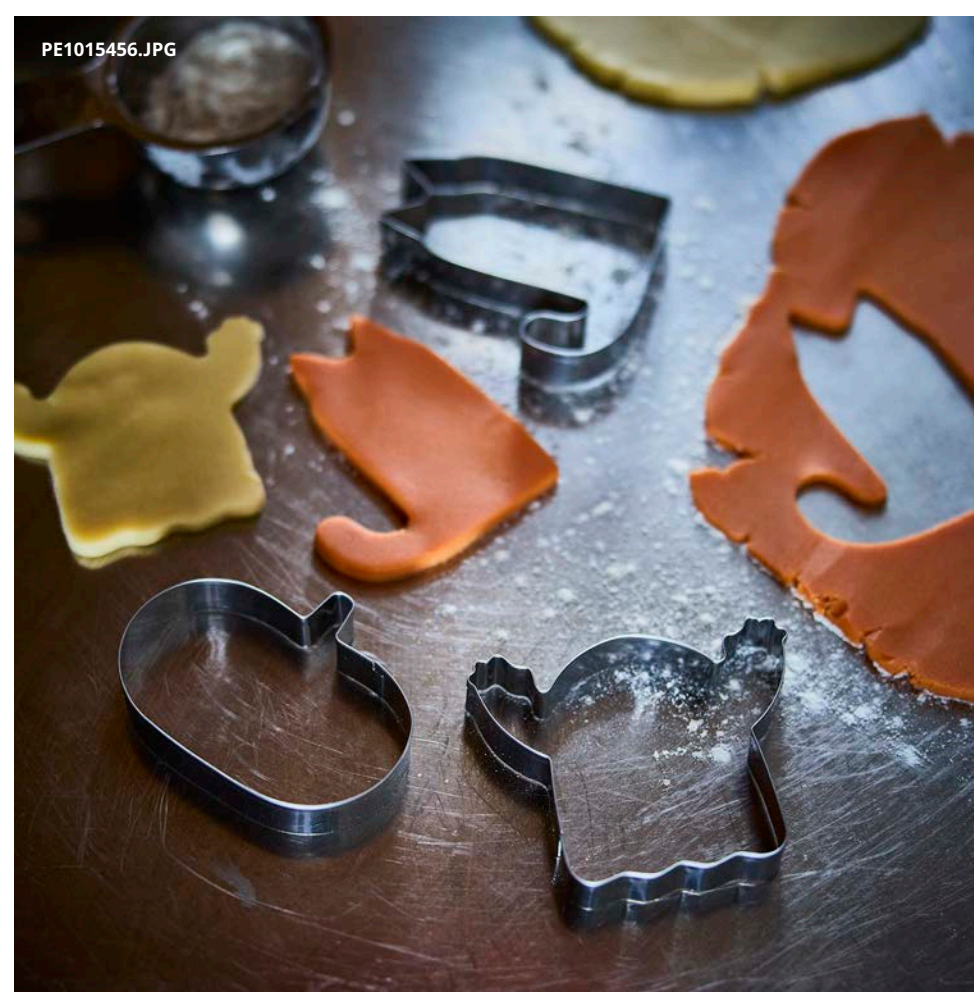

Conjure up some baking magic

Take your Halloween fun to the kitchen and whip up seasonal treats with KUSTFYR cookie cutters, baking cups, and other accessories. The result is guaranteed to hit the sweet spot at any Halloween get-together.