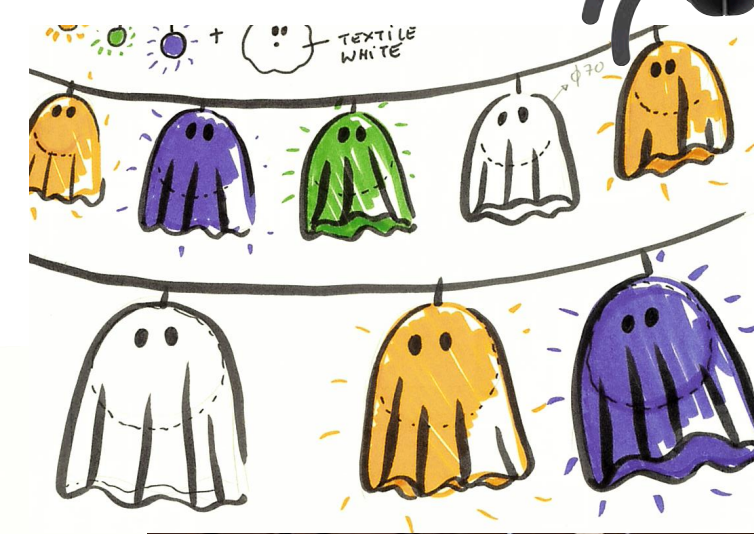

HERE COMES A FRIEND :)