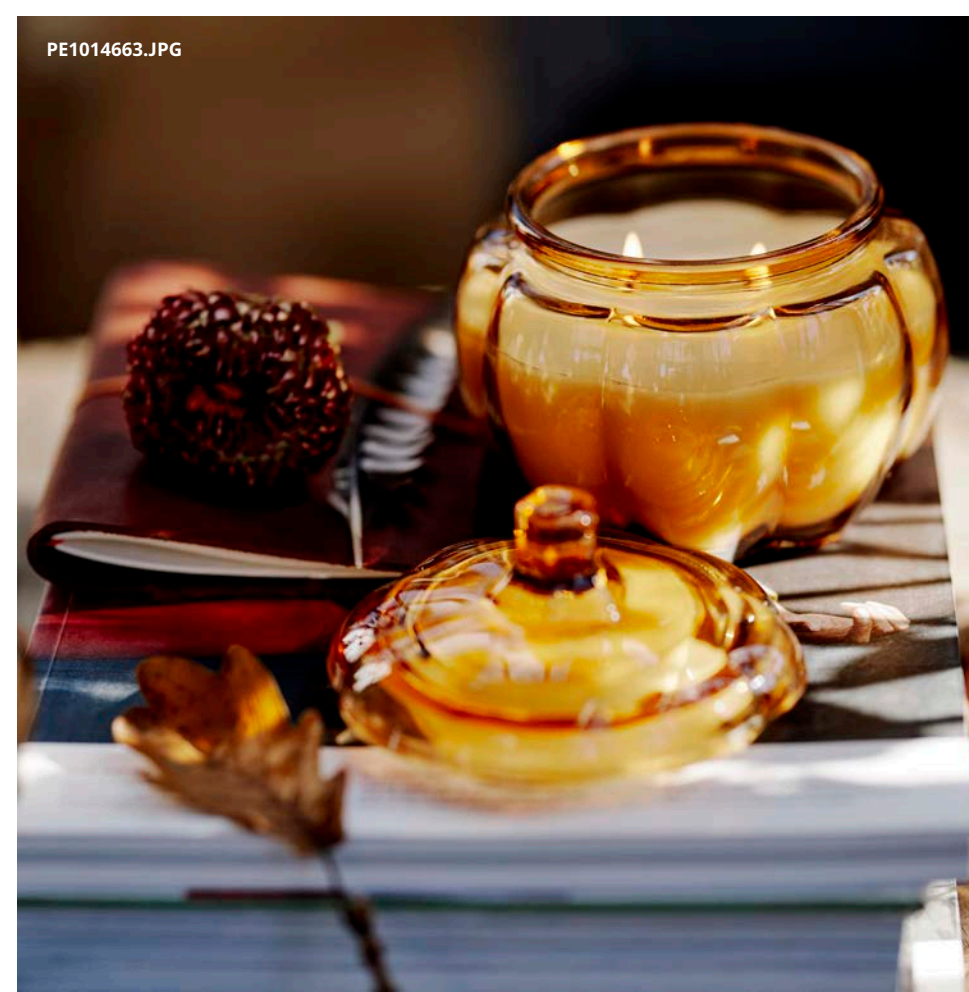

Autumn's a vibe

This cozy corner makes staying in the best plan of the season. Earthy colors, soft textiles, and gentle lighting set a calm and inviting mood. Add scented candles, grab a warm drink, and fully commit to JOMO (Joy Of Missing Out). No regrets.

PE1014636.JPG

© Inter IKEA Systems B.V. 2026