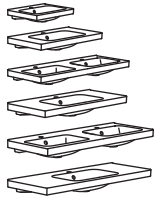

ORRSJÖN Sink Ceramic. White
Water trap is sold separately.

25×21¾"	505.451.12
31×21¾"	805.451.15
37×21¾" Double sink	505.451.07
37×21¾"	705.451.06
49×21¾" Double sink	105.451.09
49×21¾"	305.451.08