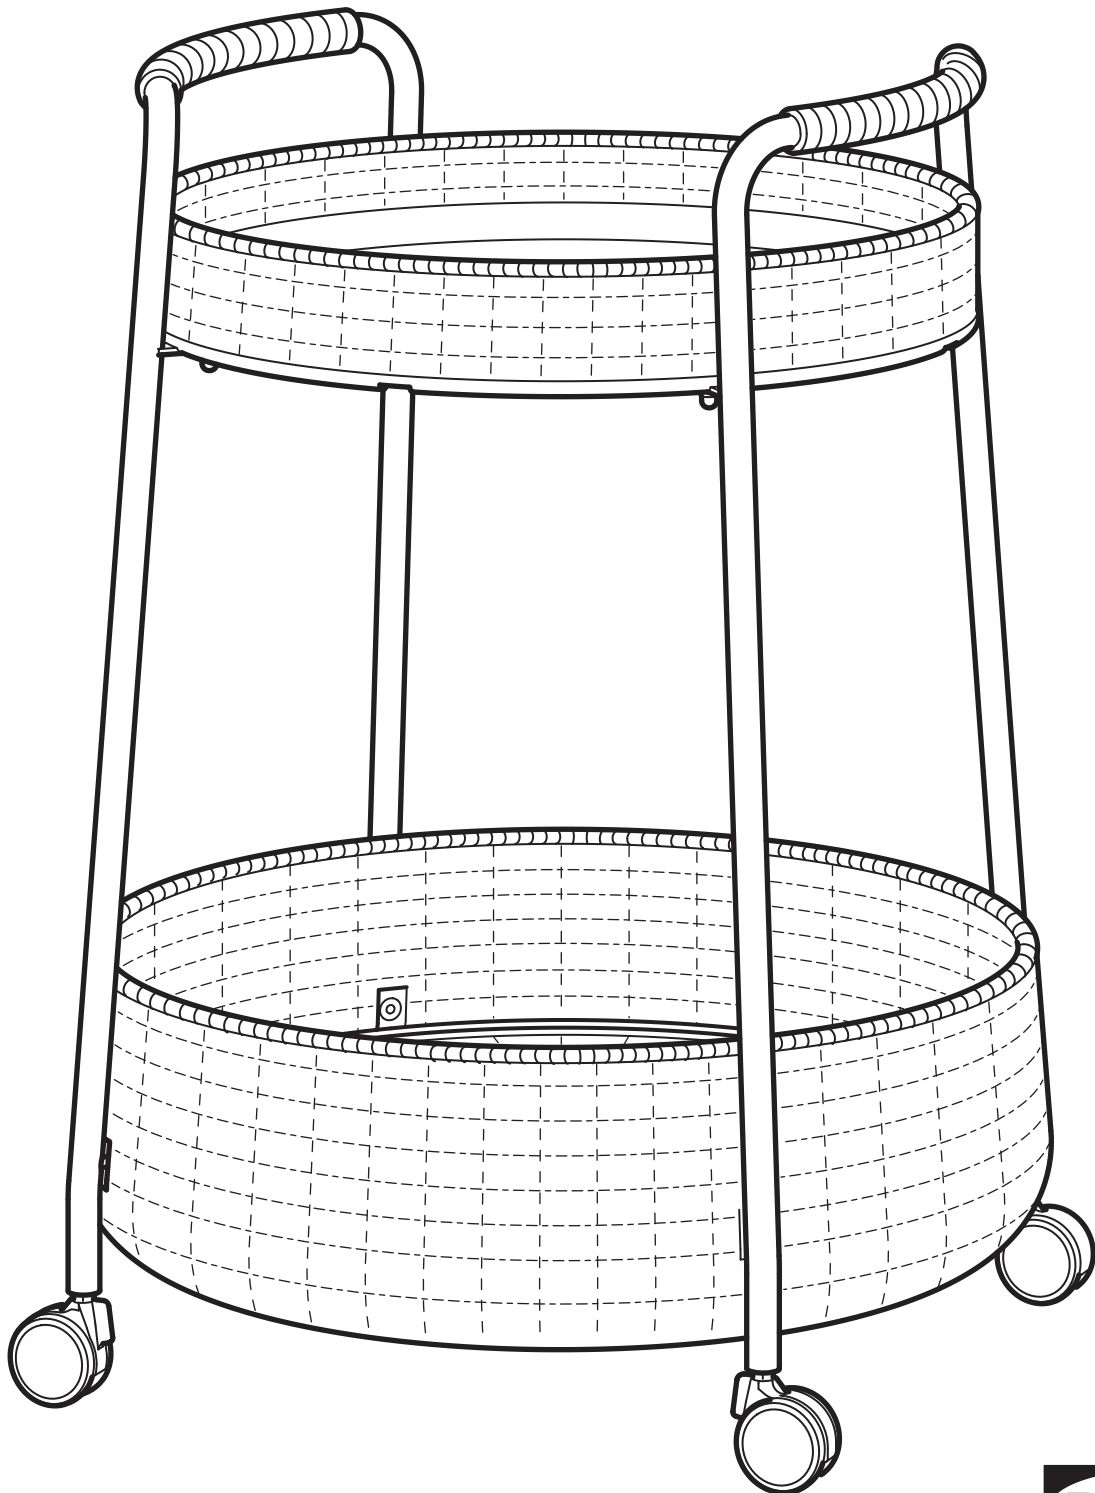

LUBBAN

Design and Quality
IKEA of Sweden

English

WARNING – Delicate table - Do not sit on the product.
WARNING – Delicate table - Do not place heavy objects on this product, maximum load 10 kg (22 lb).

Deutsch