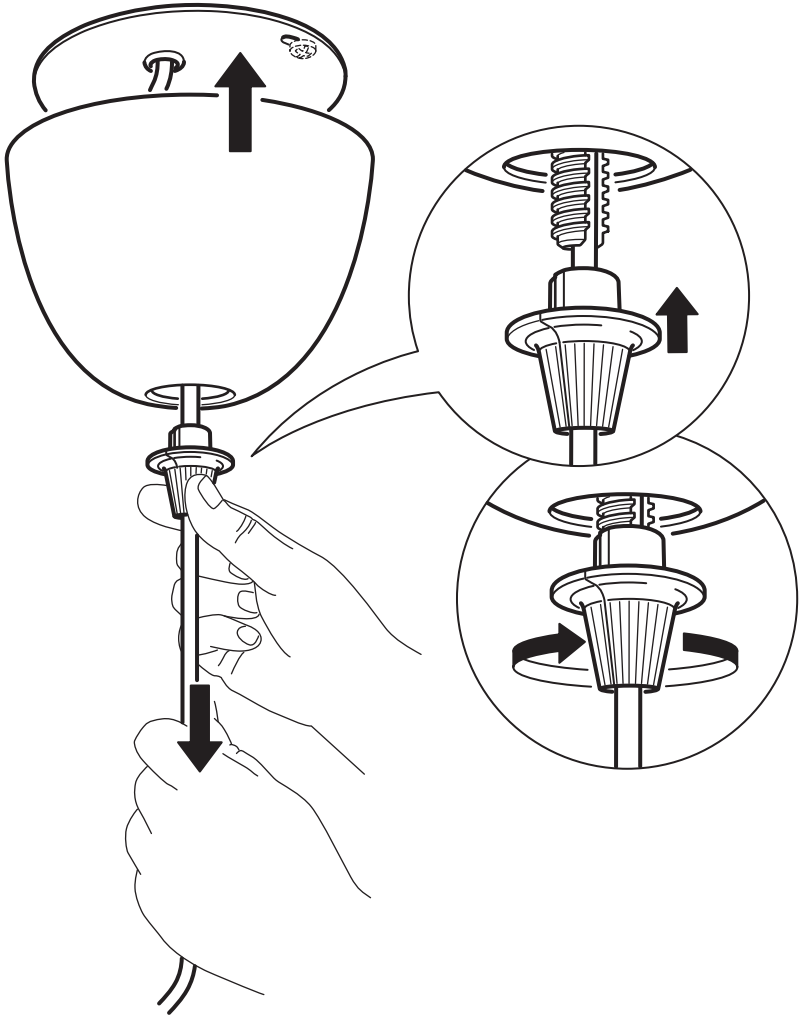

10

English
CAUTION!
Do not overtighten.

Français
ATTENTION !
Ne pas trop serrer.

Español
¡PRECAUCIÓN!
No apretar en exceso.