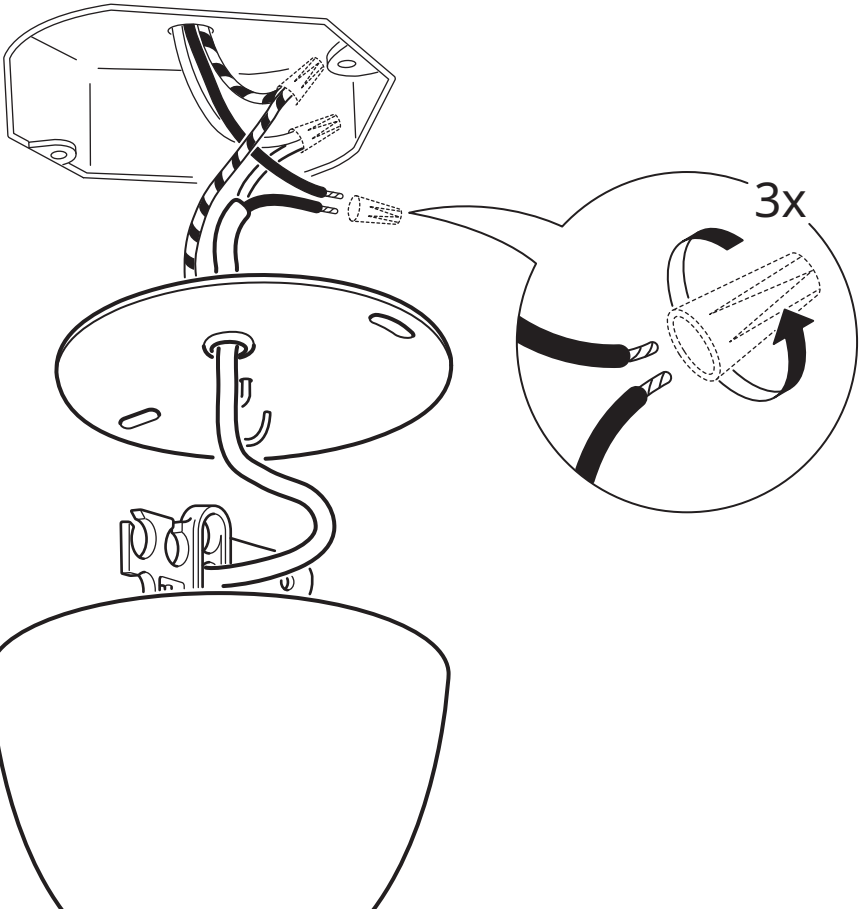

7

English
Live

Français
Phase

Español
Con corriente

English
Neutral

Français
Neutre

Español
Neutro

English
Earth/
Ground

Français
Terre

Español
Tierra