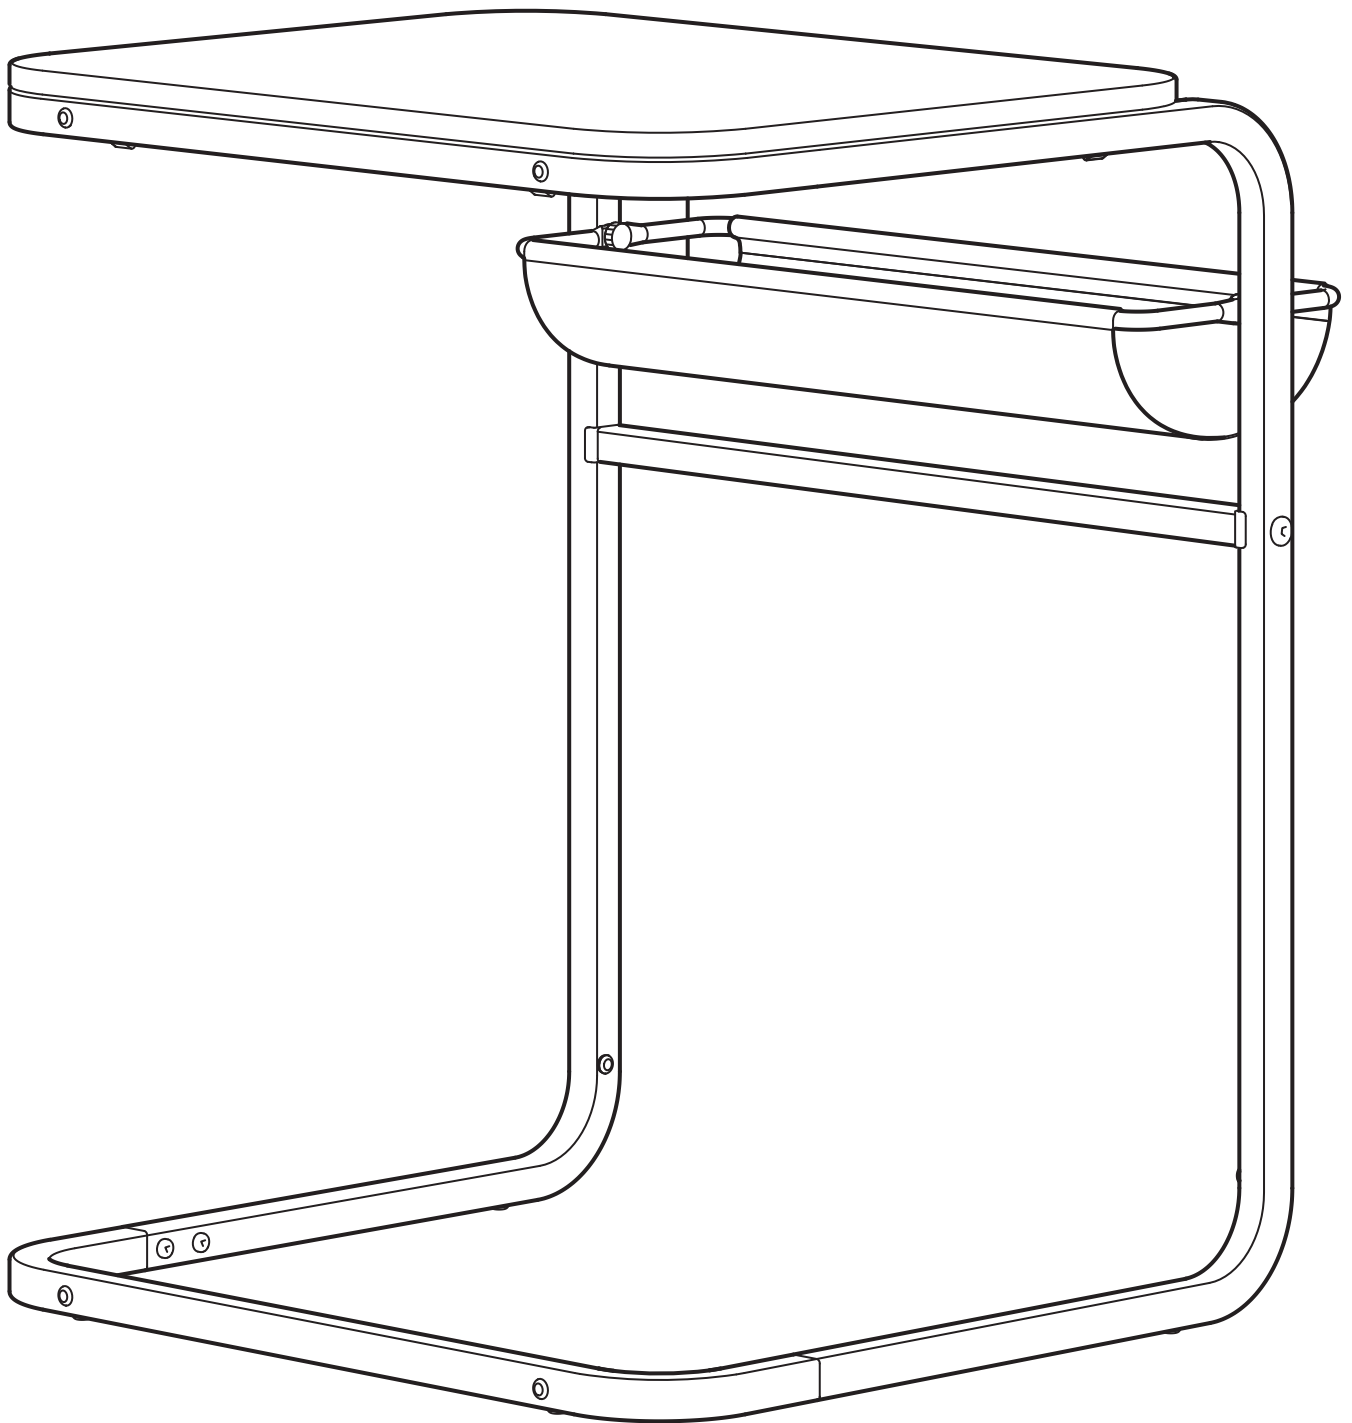

OLSERÖD

Design and Quality
IKEA of Sweden