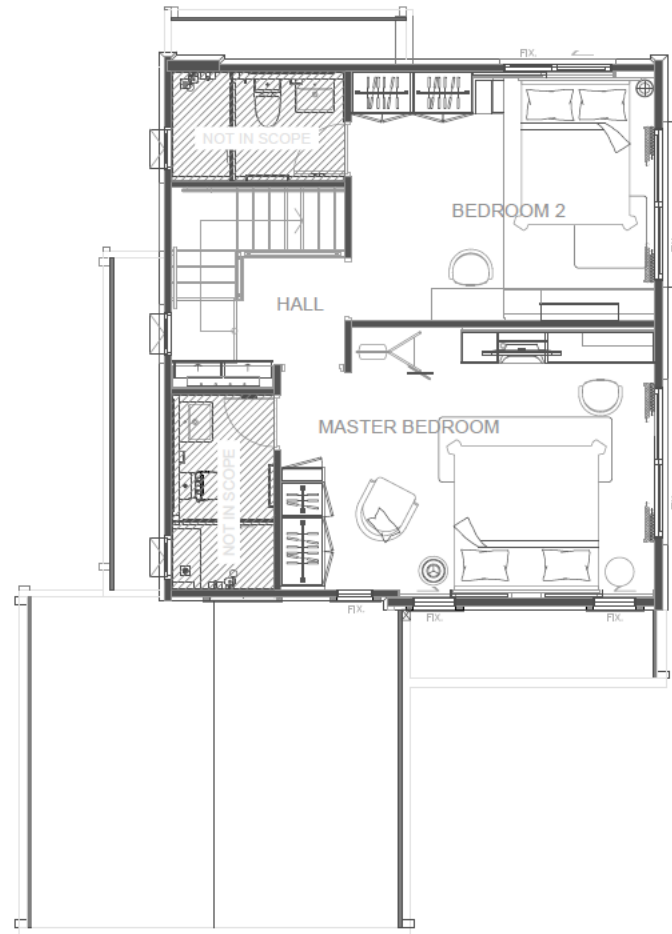

004.119.97

**KLEPSTAD**  
Wardrobe with 2  
doors, white,  
79x176 cm  
**3,290 THB**

104.372.37

## House

Budget : 70,000 THB

1<sup>st</sup> Floor (Living and Dining) : 30,270 THB

2<sup>nd</sup> Floor (Master Bedroom) : 36,997 THB

**Total (1<sup>st</sup> Floor and 2<sup>nd</sup> Floor) : 67,267 THB**