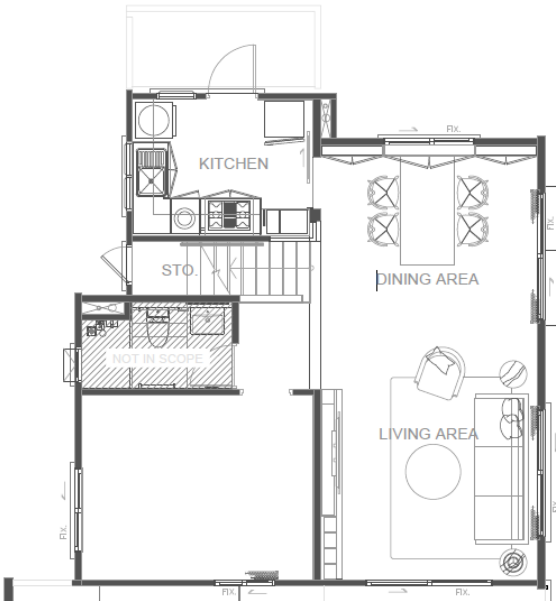

Furniture Package

House

Budget : 150,000 THB

1st Floor

Furniture

70,330 THB

*Brochure prices are valid until 19 August 2026.
All services are charged separately.

Living & dining