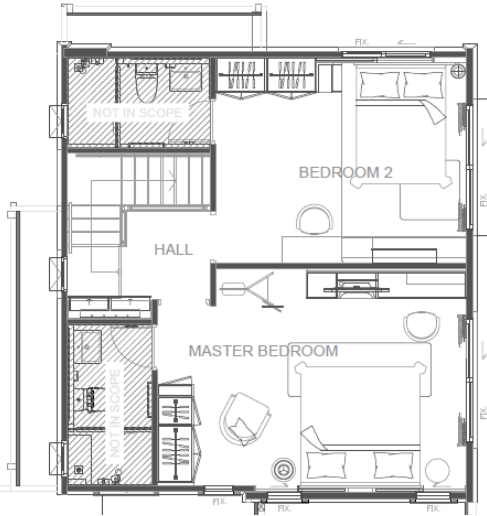

Furniture Package

House

Budget : 70,000 THB

2nd Floor