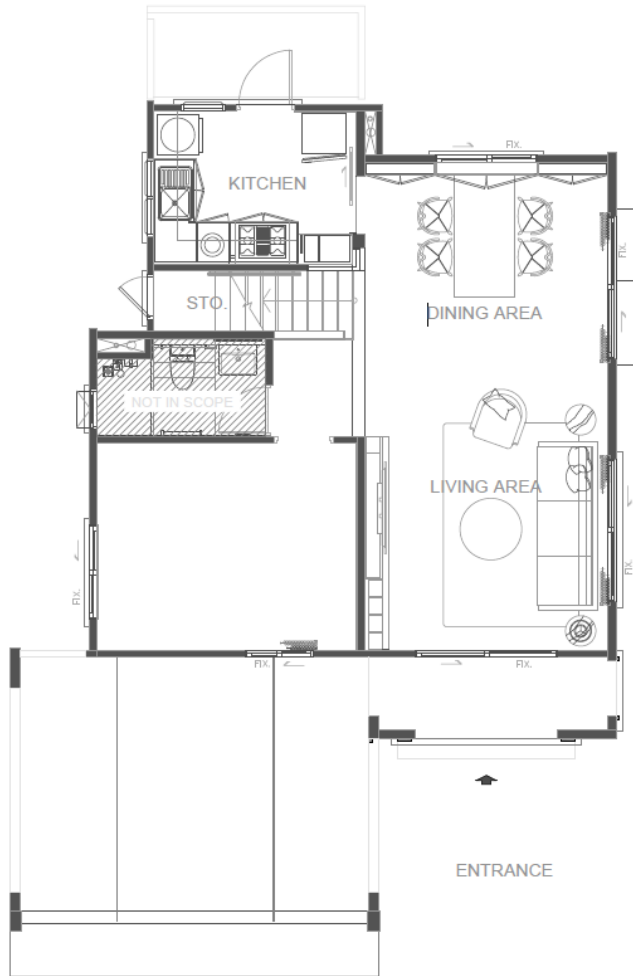

Furniture Package

House

Budget : 100,000 THB

1st Floor (Living and Dining) : 50,760 THB

2nd Floor (Master Bedroom) : 49,428 THB

Total (1st Floor and 2nd Floor) : 100,188 THB

Bedroom 2 : 19,060 THB

Grand Total: 119,248 THB