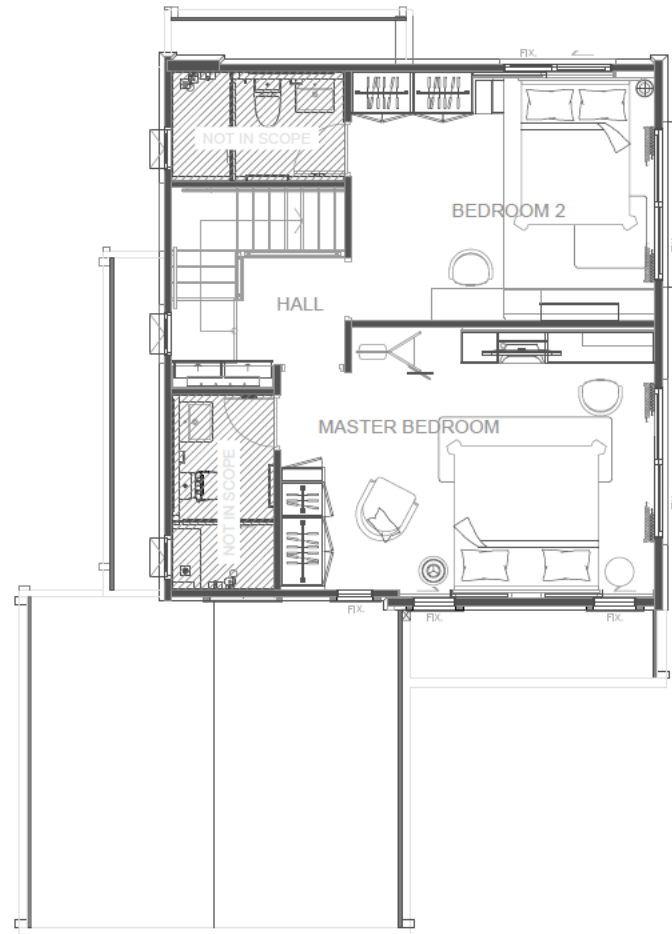

Furniture Package

House

Budget : 100,000 THB

1st Floor (Living and Dining) : 49,820 THB

2nd Floor (Master Bedroom) : 45,060 THB

Total (1st Floor and 2nd Floor) : 94,880 THB

Bedroom 2 : 19,429 THB

Grand Total: 114,309 THB