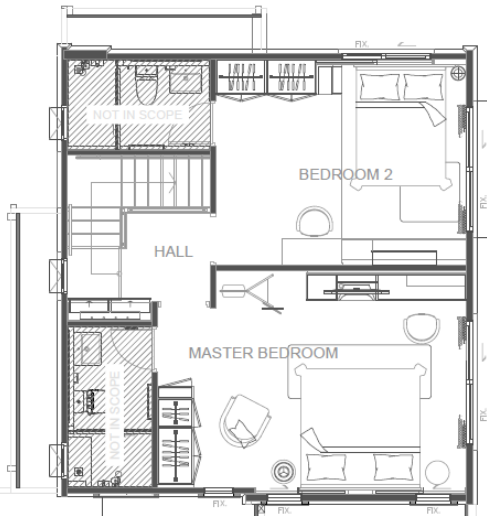

Furniture Package

House

Budget : 35,000 THB

2nd Floor