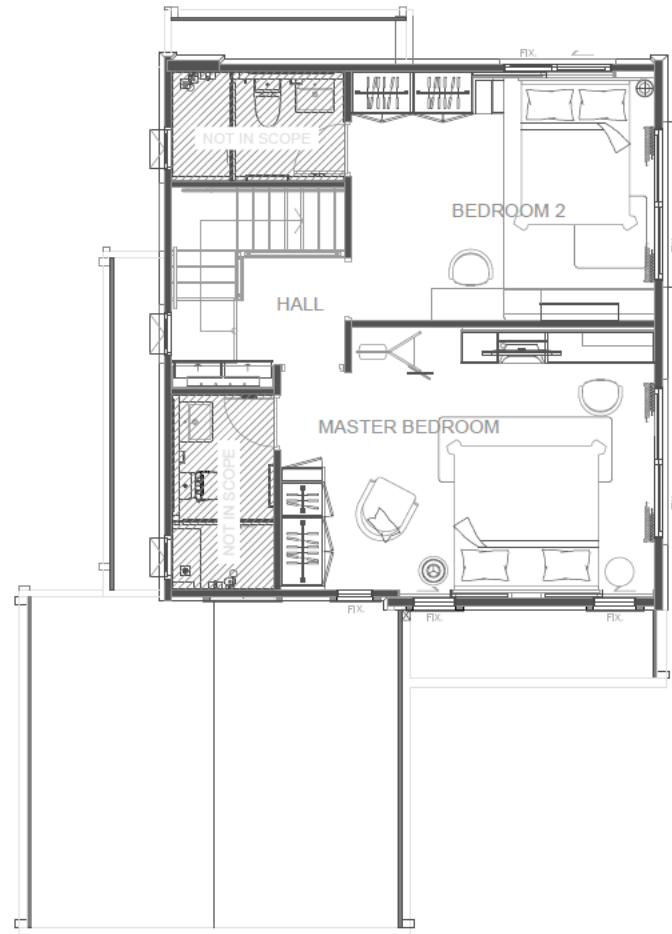

# Furniture Package

House

Budget : 100,000 THB

1<sup>st</sup> Floor (Living and Dining) : 50,760 THB

2<sup>nd</sup> Floor (Master Bedroom) : 49,428 THB

**Total (1<sup>st</sup> Floor and 2<sup>nd</sup> Floor) : 100,188 THB**