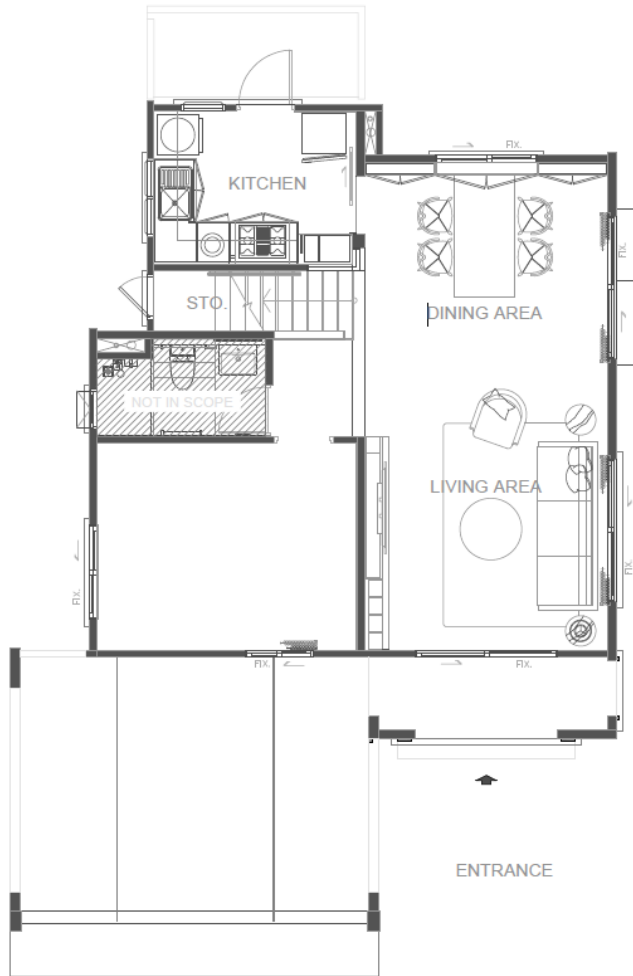

# Furniture Package

*House*

**Budget : 70,000 THB**

1<sup>st</sup> Floor (Living and Dining) : 35,980 THB

2<sup>nd</sup> Floor (Master Bedroom) : 31,888THB

**Total (1<sup>st</sup> Floor and 2<sup>nd</sup> Floor) : 67,868 THB**

004.119.97

**KLEPSTAD**  
Wardrobe with 2  
doors, white,  
79x176 cm  
**3,290 THB**

104.372.37

## House

Budget : 70,000 THB

1<sup>st</sup> Floor (Living and Dining) : 30,270 THB

2<sup>nd</sup> Floor (Master Bedroom) : 36,997 THB

**Total (1<sup>st</sup> Floor and 2<sup>nd</sup> Floor) : 67,267 THB**