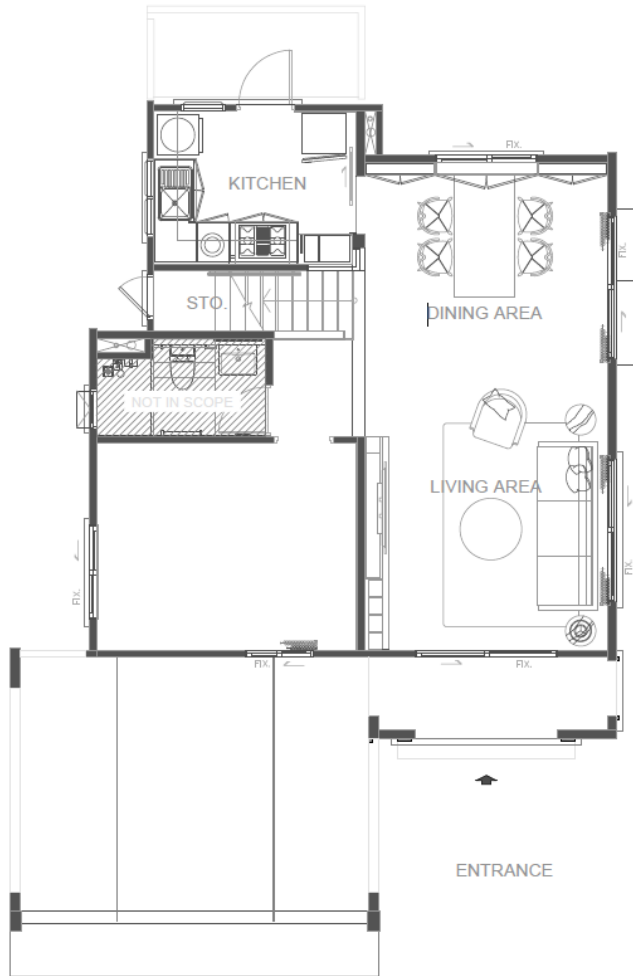

Furniture Package

House

Budget : 100,000 THB

1st Floor (Living and Dining) : 49,820 THB

2nd Floor (Master Bedroom) : 45,060 THB

Total (1st Floor and 2nd Floor) : 94,880 THB

Bedroom 2 : 19,429 THB

Grand Total: 114,309 THB