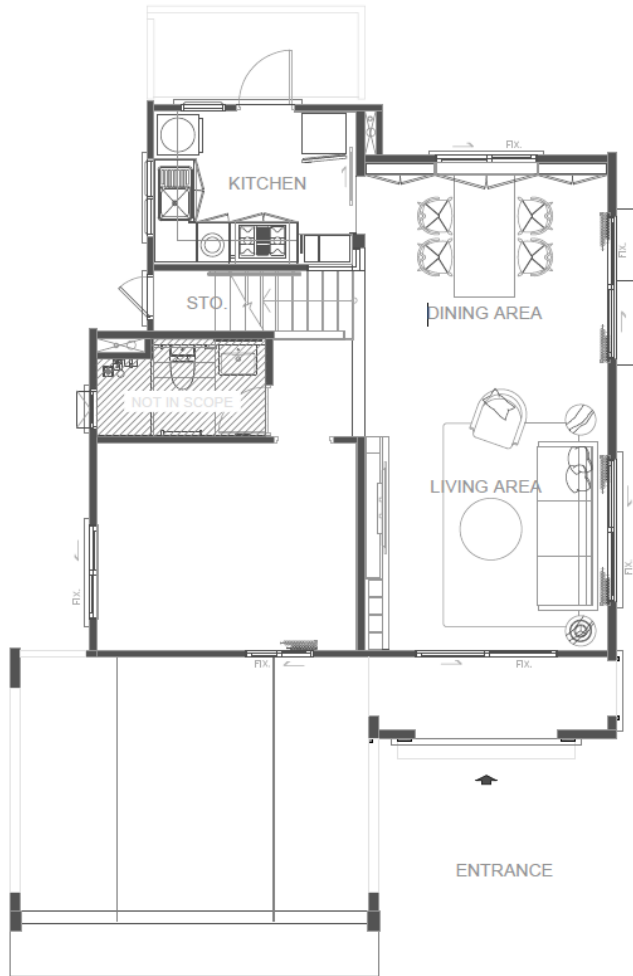

Furniture Package

House

Budget : 150,000 THB

1st Floor (Living and Dining) : 72,070 THB

2nd Floor (Master Bedroom) : 74,250 THB

Total (1st Floor and 2nd Floor) : 146,320 THB

Bedroom 2 : 31,047 THB

Grand Total: 177,367 THB