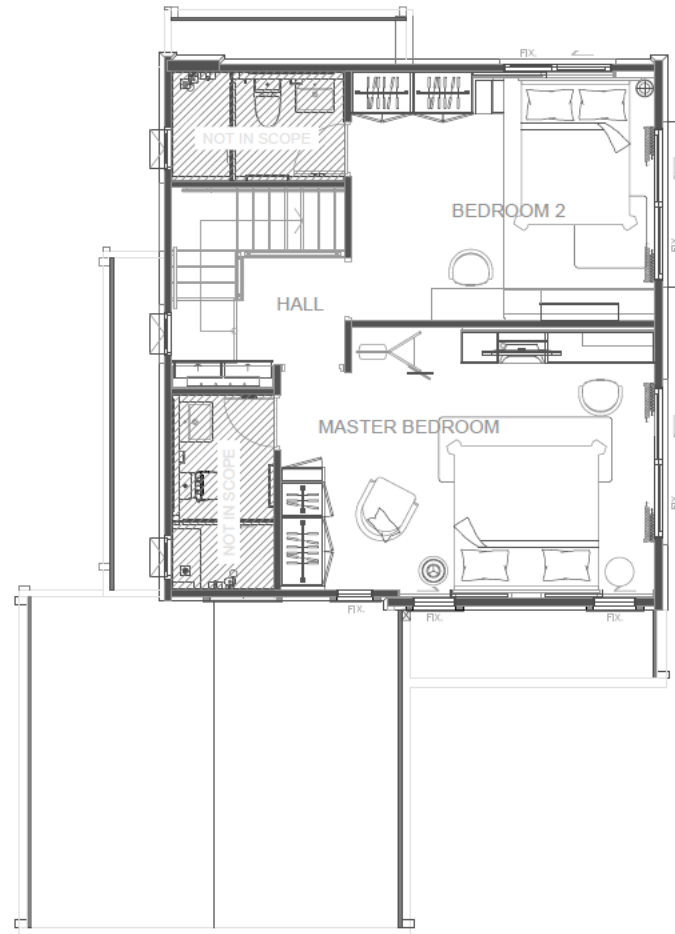

# Furniture Package

House

Budget : 35,000 THB

1<sup>st</sup> Floor (Living and Dining) : 16,878 THB

2<sup>nd</sup> Floor (Master Bedroom) : 17,150 THB

**Total (1<sup>st</sup> Floor and 2<sup>nd</sup> Floor) : 34,028 THB**

804.535.87

**GLADOM**  
Tray table, white, 45x53 cm  
**499 THB**

503.378.20

**BRUKSVARA**  
Wardrobe with 2 doors and 2 drawers, white, 79x57x201 cm  
**3,990 THB**

905.560.47

# Furniture Package

*House*

**Budget : 70,000 THB**

1<sup>st</sup> Floor (Living and Dining) : 35,980 THB

2<sup>nd</sup> Floor (Master Bedroom) : 31,888THB

**Total (1<sup>st</sup> Floor and 2<sup>nd</sup> Floor) : 67,868 THB**