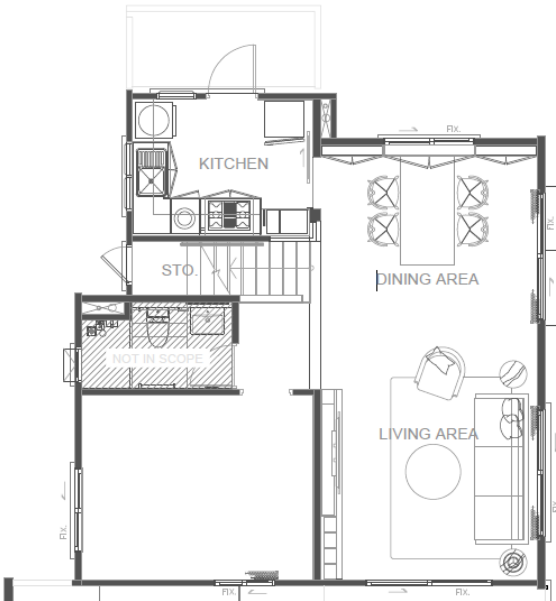

# Furniture Package

House

Budget : 100,000 THB

1<sup>st</sup> Floor

Living & dining

**LANESUND**  
TV bench, grey-brown,  
161x47x55 cm  
**17,990 THB**

304.665.54

**STOCKHOLM 2025**  
Coffee table, oak veneer  
dark brown  
**5,990 THB**