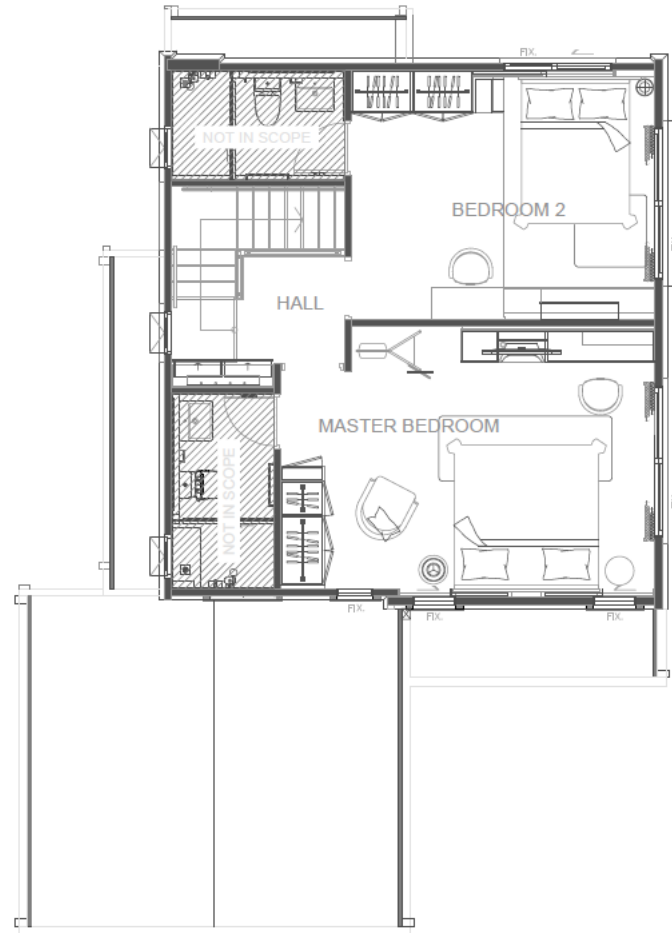

505.620.88

**HATTÅSEN**  
Bedside table/shelf  
unit, white  
**790 THB**

605.699.80

**VIHALS**  
Wardrobe with 2 doors,  
white,  
105x57x200 cm  
**6,990 THB**

404.832.56

804.535.87

**KNARREVIK**  
Bedside table,  
black, 42x34 cm  
**399 THB**

005.699.78

**KLEPPSTAD**  
Wardrobe with 2  
doors, white,  
79x176 cm  
**3,290 THB**

104.372.37

# Furniture Package

House

Budget : 35,000 THB

1<sup>st</sup> Floor (Living and Dining) : 16,878 THB

2<sup>nd</sup> Floor (Master Bedroom) : 17,150 THB

**Total (1<sup>st</sup> Floor and 2<sup>nd</sup> Floor) : 34,028 THB**