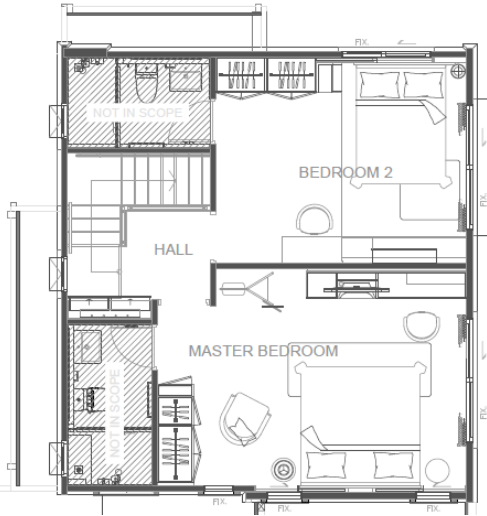

Furniture Package

House

Budget : 150,000 THB

2nd Floor