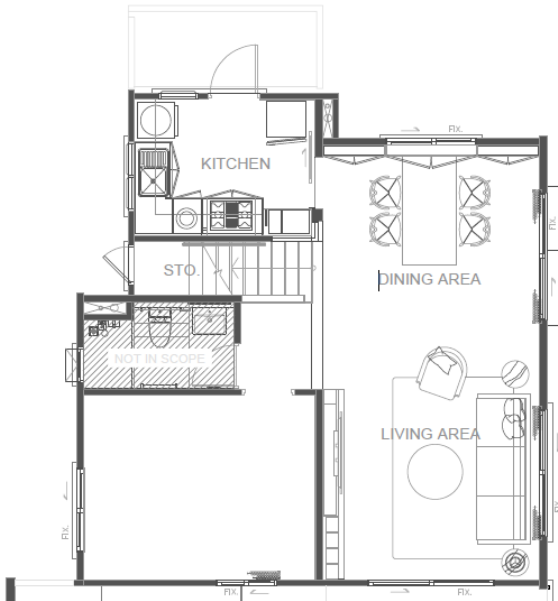

Furniture Package

House

Budget : 100,000 THB

1st Floor

Furniture

49,820 THB

*Brochure prices are valid until 19 August 2026.
All services are charged separately.