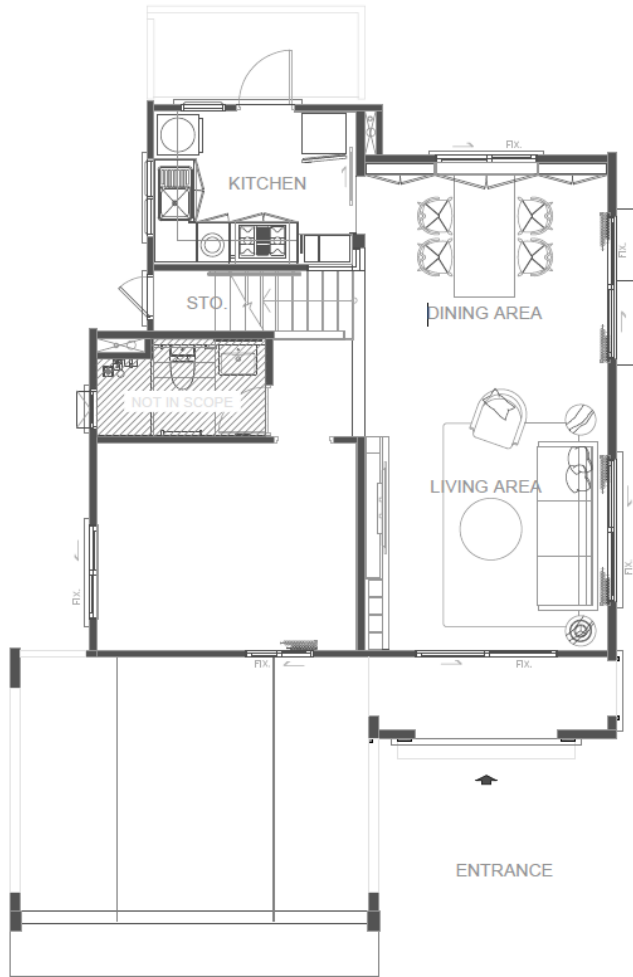

# Furniture Package

House

Budget : 35,000 THB

1<sup>st</sup> Floor (Living and Dining) : 16,878 THB

2<sup>nd</sup> Floor (Master Bedroom) : 17,150 THB

**Total (1<sup>st</sup> Floor and 2<sup>nd</sup> Floor) : 34,028 THB**

804.535.87

**GLADOM**  
Tray table, white, 45x53 cm  
**499 THB**

503.378.20

**BRUKSVARA**  
Wardrobe with 2 doors and 2 drawers, white, 79x57x201 cm  
**3,990 THB**

905.560.47

# Furniture Package

*House*

**Budget : 70,000 THB**

1<sup>st</sup> Floor (Living and Dining) : 35,980 THB

2<sup>nd</sup> Floor (Master Bedroom) : 31,888THB

**Total (1<sup>st</sup> Floor and 2<sup>nd</sup> Floor) : 67,868 THB**