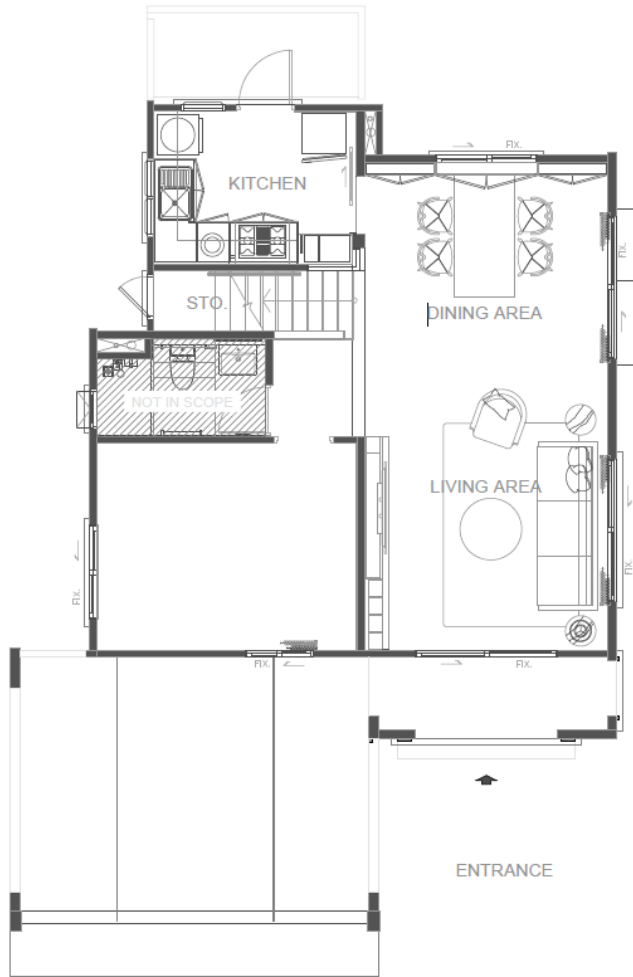

Furniture Package

House

Budget : 150,000 THB

1st Floor (Living and Dining) : 70,590 THB

2nd Floor (Master Bedroom) : 73,189 THB

Total (1st Floor and 2nd Floor) : 143,519 THB

Bedroom 2 : 26,648 THB

Grand Total: 170,167 THB