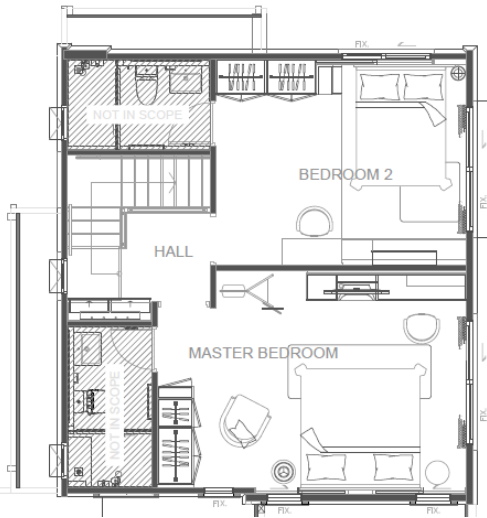

Furniture Package

House

Budget : 70,000 THB

2nd Floor