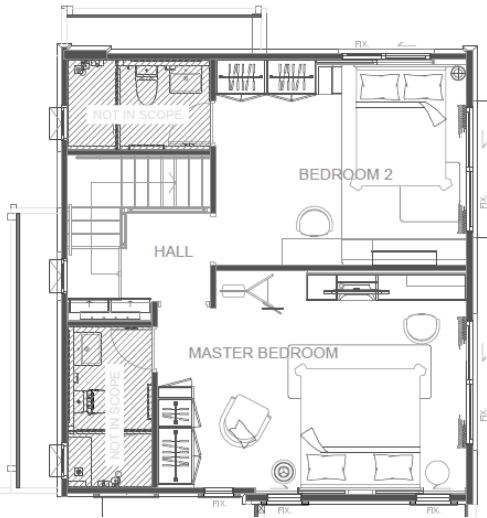

Furniture Package

House

Budget : 100,000 THB

2nd Floor