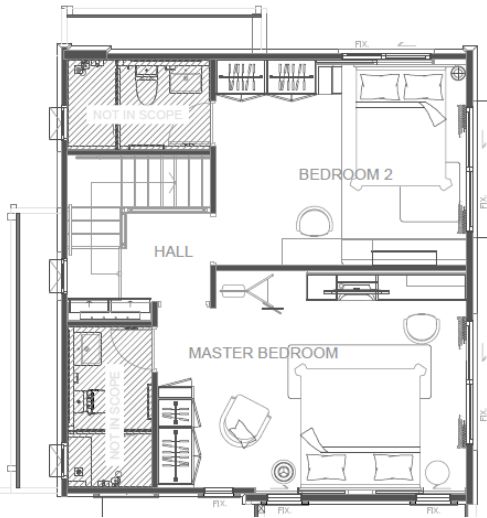

Furniture Package

House

Budget : 150,000 THB

2nd Floor

Master Bedroom

TÄLLÄSEN
Upholstered bed frame, Kulsta light beige/Lönset, 180x200 cm
18,590 THB

395.147.96

ÄKREHAMN
Foam mattress, firm/white, 180x200 cm
13,990 THB

204.816.54

BESTÅ
TV bench with doors, white/Lappviken white, 180x42x38 cm
6,300 THB

192.991.37

VIKHAMMER
Bedside table, white, 40x39 cm
2,490 THB

803.889.74