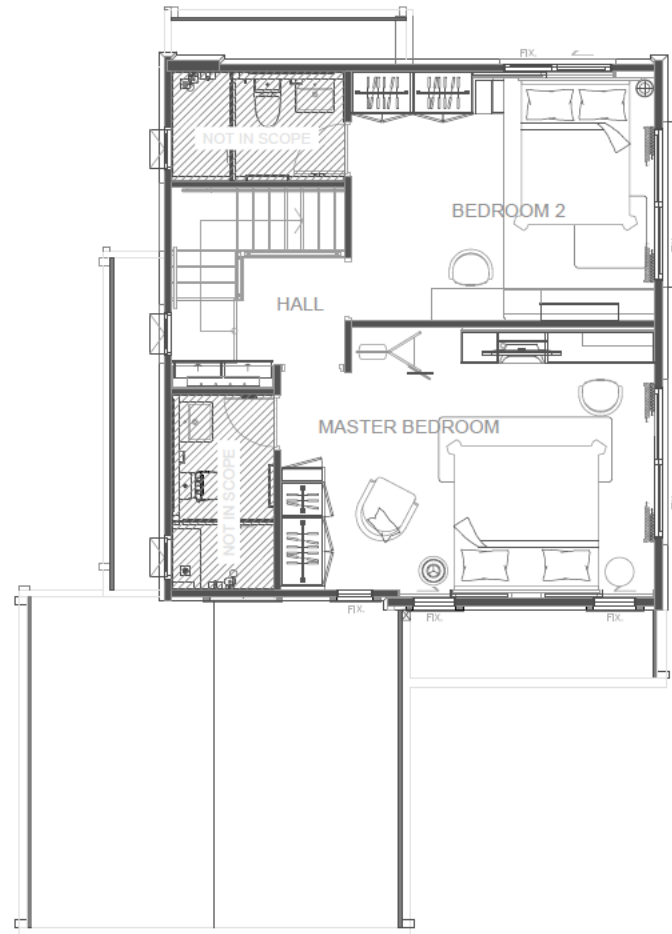

Furniture Package

House

Budget : 150,000 THB

1st Floor (Living and Dining) : 72,070 THB

2nd Floor (Master Bedroom) : 74,250 THB

Total (1st Floor and 2nd Floor) : 146,320 THB

Bedroom 2 : 31,047 THB

Grand Total: 177,367 THB