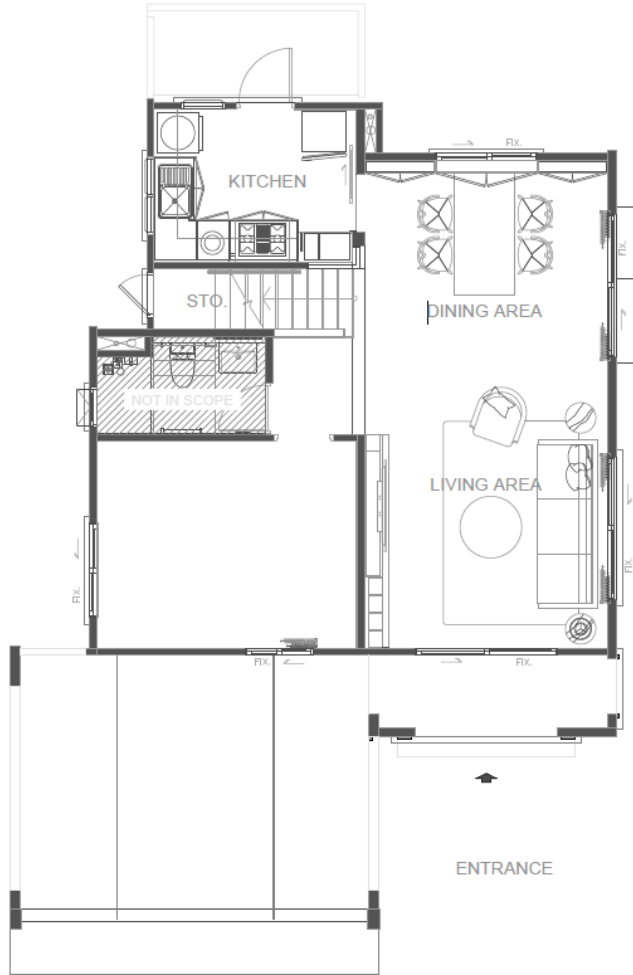

505.620.88

**HATTÅSEN**  
Bedside table/shelf  
unit, white  
**790 THB**

605.699.80

**VIHALS**  
Wardrobe with 2 doors,  
white,  
105x57x200 cm  
**6,990 THB**

404.832.56

804.535.87

**KNARREVIK**  
Bedside table,  
black, 42x34 cm  
**399 THB**

005.699.78

**KLEPPSTAD**  
Wardrobe with 2  
doors, white,  
79x176 cm  
**3,290 THB**

104.372.37

# Furniture Package

House

Budget : 35,000 THB

1<sup>st</sup> Floor (Living and Dining) : 16,878 THB

2<sup>nd</sup> Floor (Master Bedroom) : 17,150 THB

**Total (1<sup>st</sup> Floor and 2<sup>nd</sup> Floor) : 34,028 THB**