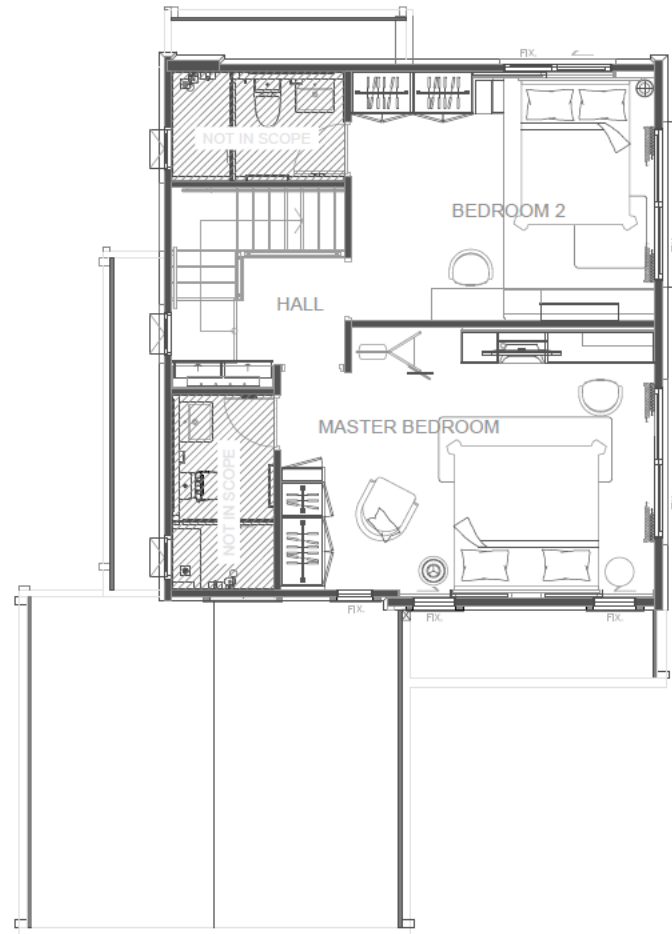

Furniture Package

House

Budget : 150,000 THB

1st Floor (Living and Dining) : 70,590 THB

2nd Floor (Master Bedroom) : 73,189 THB

Total (1st Floor and 2nd Floor) : 143,519 THB

Bedroom 2 : 26,648 THB

Grand Total: 170,167 THB