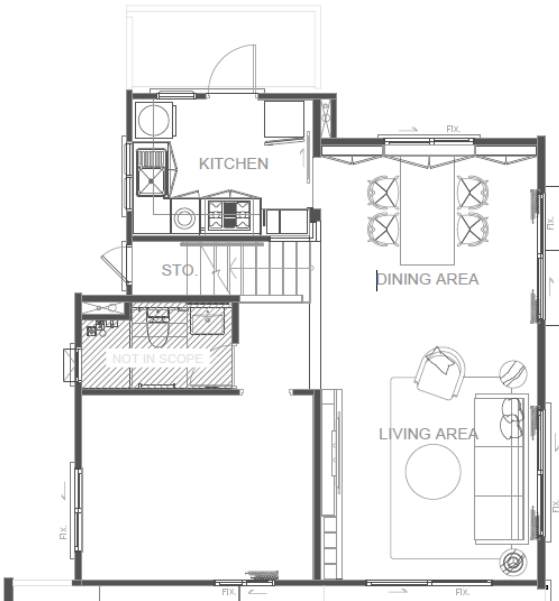

Furniture Package

House

Budget : 70,000 THB

1st Floor

Furniture

30,270 THB

*Brochure prices are valid until 19 August 2026.
All services are charged separately.

Living & dining