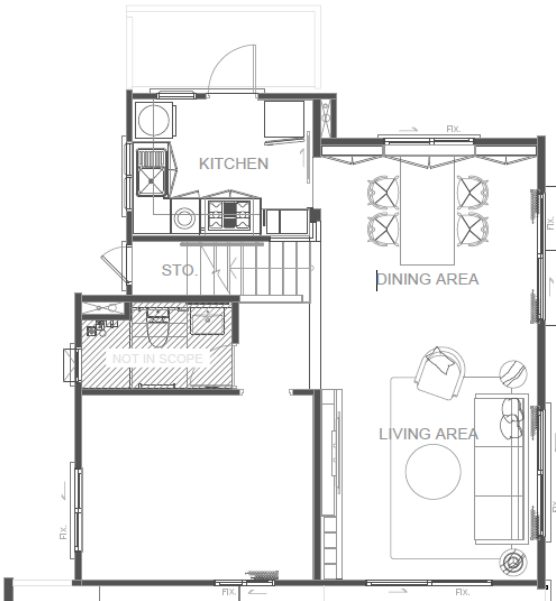

Furniture Package

House

Budget : 70,000 THB

1st Floor

Living & dining

BESTA
TV bench with doors and drawers, white
240x42x74 cm
14,050 THB

894.013.58

LACK
Coffee table, white stained oak effect,
90x55 cm
990 THB

904.315.33