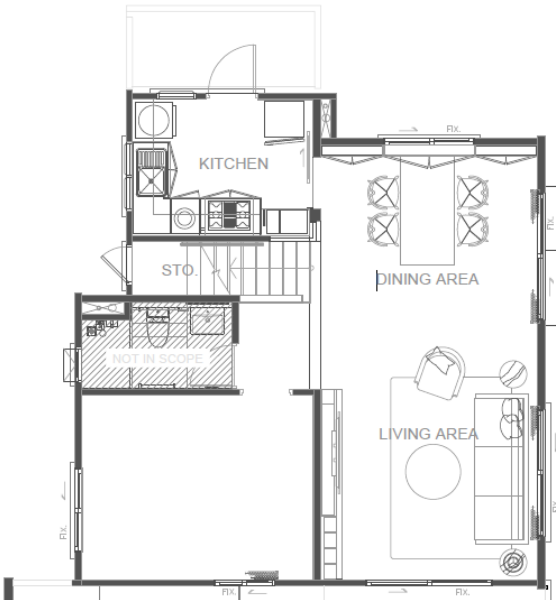

### Living & dining

**KALLAX**  
TV storage  
combination, white,  
147x39x60 cm  
**4,590 THB**

595.694.48

**LACK**  
Nest of tables,  
set of 2, white  
**438 THB**

794.427.26