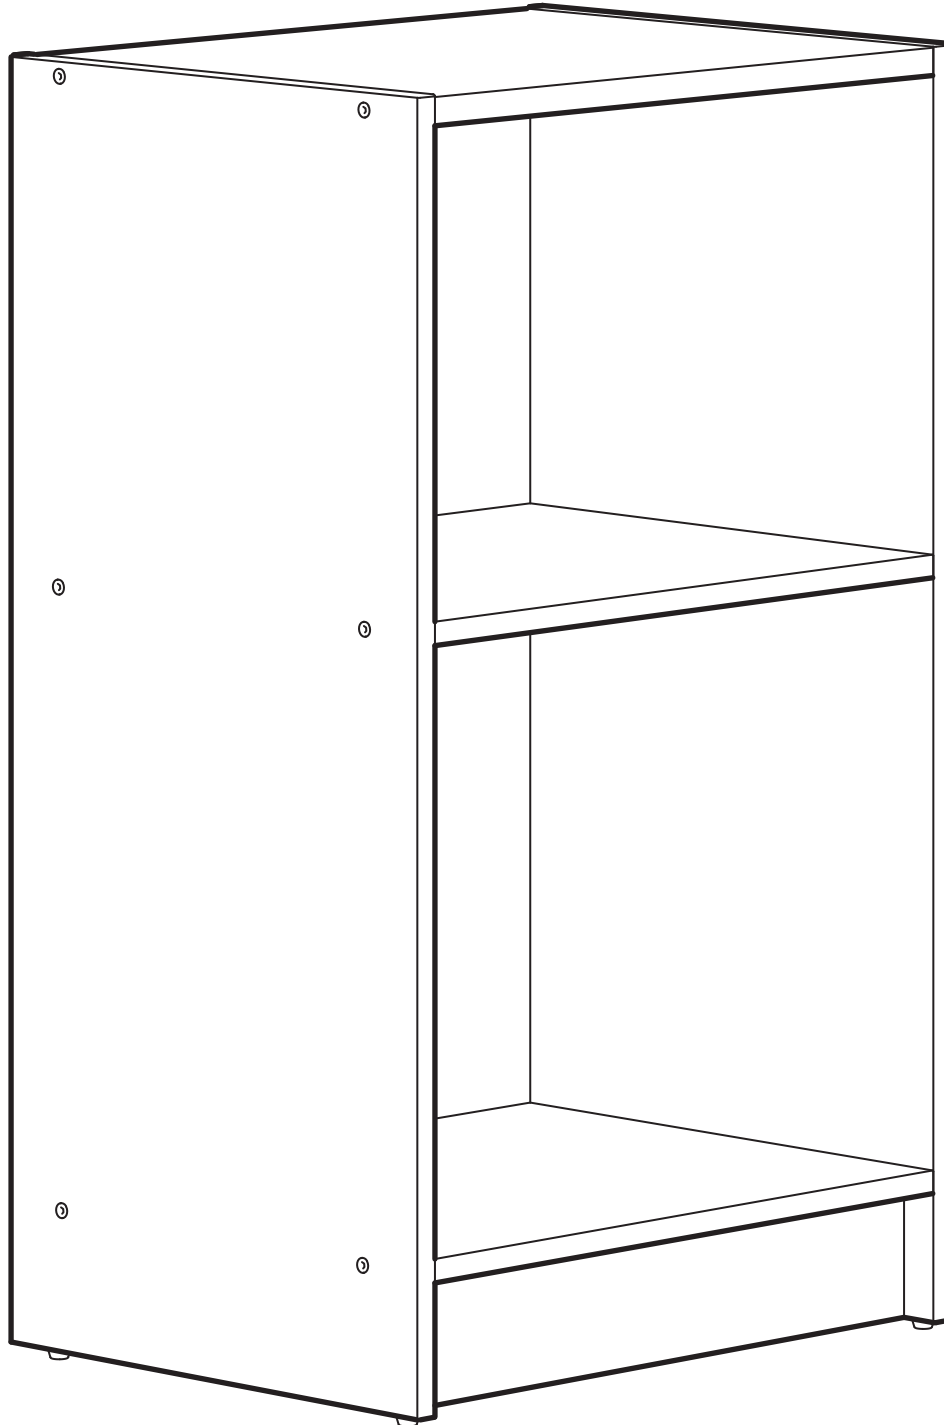

GURSKEN

Design and Quality
IKEA of Sweden

English

WARNING – Delicate table - Do not sit on the product.

WARNING – Delicate table - Do not place heavy objects on this product, maximum load 25 kg (55 lb).

Deutsch