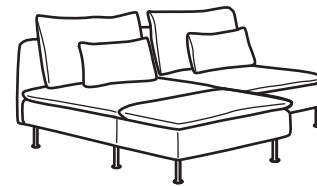

SÖDERHAMN 2-seat sofa with chaise longue.
Overall size: W186xD99/151xH83 cm

Total price incl. cover

Finnsta turquoise	092.828.92	$1,080
Finnsta white	792.829.02	$1,080
Samsta dark grey	992.829.58	$920
Samsta orange	193.057.51	$920
Viarp beige/brown	993.057.52	$1,000