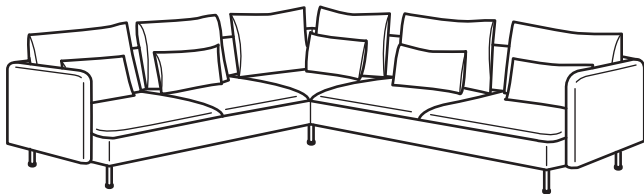

## Seating series

# Combinations

SÖDERHAMN sofa series consists of sections that can be used freestanding or combined into a various different shapes or sizes. This flexibility makes it easy to tailor a sofa for your own needs, home and lifestyle.

# Combinations

**SÖDERHAMN 4-seat sofa with chaise longue.**

Overall size: 291×99/151×83 cm

**Total price incl. cover**

Finnsta turquoise	392.843.47	<b>\$1,690</b>
Finnsta white	092.843.58	<b>\$1,690</b>
Samsta dark grey	592.843.70	<b>\$1,460</b>
Samsta orange	593.058.29	<b>\$1,460</b>
Viarp beige/brown	793.058.28	<b>\$1,580</b>

**SÖDERHAMN corner sofa, 4-seat with open end.**

Overall size: W291/192×D99×H83 cm

**Total price incl. cover**

Finnsta turquoise	092.843.82	<b>\$1,840</b>
Finnsta white	192.843.91	<b>\$1,840</b>
Samsta dark grey	092.843.96	<b>\$1,610</b>
Samsta orange	493.058.44	<b>\$1,610</b>
Viarp beige/brown	693.058.43	<b>\$1,730</b>