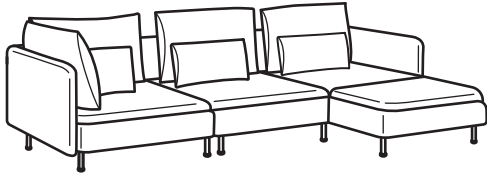

Combinations

SÖDERHAMN 4-seat sofa with chaise longue.

Overall size: 291×99/151×83 cm

Total price incl. cover

Finnsta turquoise	392.843.47	$1,690
Finnsta white	092.843.58	$1,690
Samsta dark grey	592.843.70	$1,460
Samsta orange	593.058.29	$1,460
Viarp beige/brown	793.058.28	$1,580