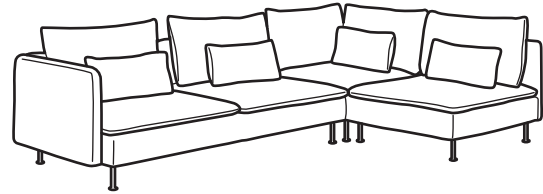

## Seating series

# Combinations

SÖDERHAMN sofa series consists of sections that can be used freestanding or combined into a various different shapes or sizes. This flexibility makes it easy to tailor a sofa for your own needs, home and lifestyle.

# Combinations

**SÖDERHAMN 4-seat sofa with chaise longue.**

Overall size: 291×99/151×83 cm

**Total price incl. cover**

Finnsta turquoise	392.843.47	<b>\$1,690</b>
Finnsta white	092.843.58	<b>\$1,690</b>
Samsta dark grey	592.843.70	<b>\$1,460</b>
Samsta orange	593.058.29	<b>\$1,460</b>
Viarp beige/brown	793.058.28	<b>\$1,580</b>

**SÖDERHAMN corner sofa, 4-seat with open end.**

Overall size: W291/192×D99×H83 cm

**Total price incl. cover**

Finnsta turquoise	092.843.82	<b>\$1,840</b>
Finnsta white	192.843.91	<b>\$1,840</b>
Samsta dark grey	092.843.96	<b>\$1,610</b>
Samsta orange	493.058.44	<b>\$1,610</b>
Viarp beige/brown	693.058.43	<b>\$1,730</b>