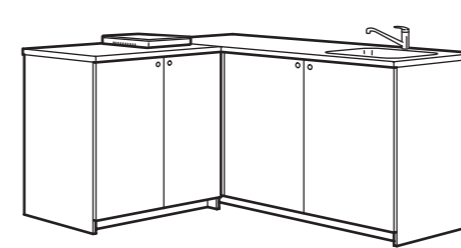

Overall size: 182×143×220 cm

Total price

Wood effect grey	492.025.20	$659
White	292.024.27	$609

Parts included in this combination

FYNDIG sink 1 bowl, 45×39 cm	1 pc
KNOXHULT wall cabinet doors 120×75 cm	1 pc
LAGAN tap	1 pc
KNOXHULT base cabinet with doors 80×85 cm	1 pc
KNOXHULT base cabinet with doors 180×85 cm	1 pc
LILLVIKEN water trap	1 pc