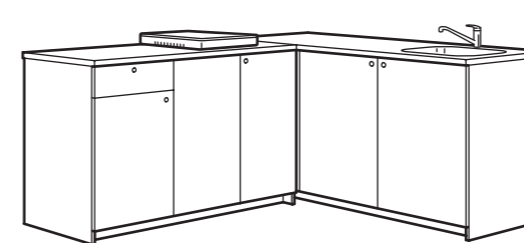

Overall size: 182×183×220 cm

Total price

Wood effect grey	292.025.21	$729
White	092.024.28	$679

Parts included in this combination

FYNDIG sink 1 bowl, 45×39 cm	1 pc
KNOXHULT wall cabinet with doors 120×75 cm	1 pc
LAGAN mixer tap	1 pc
KNOXHULT base cabinet doors and drawers 120 cm	1 pc
KNOXHULT base cabinet with doors 180×85 cm	1 pc
LILLVIKEN water trap	1 pc