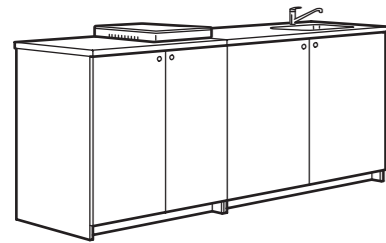

COMPLETE KITCHENS

The kitchens are complete with worktop, shelves, drawers, hinges, plinth, sink, water trap and tap. Just complement with knobs, handles and appliances. For suggested appliances, see the LAGAN hood and TILLREDA portable hob in the All parts and prices list on page 4. KNOXHULT kitchen system can also be combined with all other appliances in the IKEA range.

Overall size: 204×61×220 cm

Total price

Wood effect grey	892.025.18	$549
White	692.024.11	$499

Parts included in this combination

FYNDIG sink 1 bowl, 45×39 cm	1 pc
KNOXHULT wall cabinet 80×75 cm	1 pc
LAGAN tap	1 pc
KNOXHULT base cabinet with doors 120×85 cm	1 pc
KNOXHULT base cabinet with doors 80×85 cm	1 pc
LILLVIKEN water trap	1 pc

COMPLETE KITCHENS

The kitchens are complete with worktop, shelves, drawers, hinges, plinth, sink, water trap and tap. Just complement with knobs, handles and appliances. For suggested appliances, see the LAGAN hood and TILLREDA portable hob in the All parts and prices list on page 4. KNOXHULT kitchen system can also be combined with all other appliances in the IKEA range.