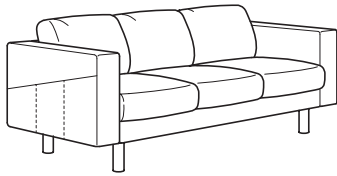

COMBINATIONS

NORSBORG 2-seat sofa.

Total size: W153×D88×H85 cm.

No. of packages for this combination: 5

Total price incl cover and legs:

EDUM beige	with birch legs	992.398.18	\$555
	with metal legs	392.400.99	\$555
EDUM bright green	with birch legs	992.398.23	\$555
	with metal legs	192.401.04	\$555
FINNSTA dark grey	with birch legs	091.248.45	\$655
	with metal legs	092.422.26	\$655
FINNSTA white	with birch legs	891.248.65	\$655
	with metal legs	192.421.41	\$655

Extra cover

EDUM beige	792.396.21	\$130
EDUM bright green	692.396.26	\$130
FINNSTA dark grey	491.032.66	\$230
FINNSTA white	291.032.86	\$230

NORSBORG 3-seat sofa.

Total size: W213×D88×H85 cm.

No. of packages for this combination: 5