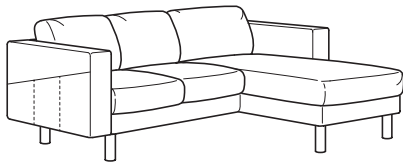

Extra cover

EDUM beige	692.396.31	\$160
EDUM bright green	592.396.36	\$160
FINNSTA dark grey	091.035.60	\$260
FINNSTA white	891.035.80	\$260

NORSBORG chaise longue.

Total size: W110×D157×H85 cm.

No. of packages for this combination: 6

Extra cover

EDUM beige	292.395.86	\$130
EDUM bright green	292.395.91	\$130
FINNSTA dark grey	891.176.76	\$180
FINNSTA white	691.176.96	\$180

COMBINATIONS

NORSBORG 3-seat sofa with chaise longue.

Total size: W231×D88/157×H85 cm.