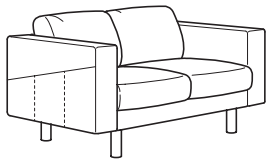

COMBINATIONS

NORSBORG 2-seat sofa.

Total size: W153×D88×H85 cm.

No. of packages for this combination: 5

Total price incl cover and legs:

EDUM beige	with birch legs	992.398.18	$555
	with metal legs	392.400.99	$555
EDUM bright green	with birch legs	992.398.23	$555
	with metal legs	192.401.04	$555
FINNSTA dark grey	with birch legs	091.248.45	$655
	with metal legs	092.422.26	$655
FINNSTA white	with birch legs	891.248.65	$655
	with metal legs	192.421.41	$655

Extra cover

EDUM beige	792.396.21	$130
EDUM bright green	692.396.26	$130
FINNSTA dark grey	491.032.66	$230
FINNSTA white	291.032.86	$230