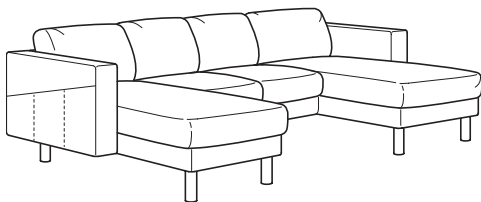

NORSBORG 4-seat sofa with chaise longues.

Total size: W309×D88/157×H85 cm.

No. of packages for this combination: 11

Total price incl cover and legs:

EDUM beige	with birch legs	992.399.98	$1,335
	with metal legs	892.401.10	$1,335
EDUM bright green	with birch legs	592.400.03	$1,335
	with metal legs	292.401.13	$1,335
FINNSTA dark grey	with birch legs	491.250.32	$1,495
	with metal legs	092.422.31	$1,495
FINNSTA white	with birch legs	291.250.47	$1,495
	with metal legs	092.421.46	$1,495

Extra cover

EDUM beige	092.315.53	$290
EDUM bright green	992.315.58	$290
FINNSTA dark grey	091.057.00	$450
FINNSTA white	891.057.15	$450