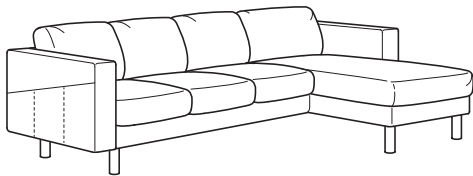

NORSBORG 4-seat sofa with chaise longue.

Total size: W293×D88/157×H85 cm.

No. of packages for this combination: 8

Total price incl cover and legs:

EDUM beige	with birch legs	892.400.30	$1,095
	with metal legs	692.401.30	$1,095
EDUM bright green	with birch legs	492.400.32	$1,095
	with metal legs	892.401.34	$1,095
FINNSTA dark grey	with birch legs	191.390.35	$1,225
	with metal legs	292.422.49	$1,225
FINNSTA white	with birch legs	991.390.55	$1,225
	with metal legs	992.421.61	$1,225

Extra cover

EDUM beige	592.396.41	$240
EDUM bright green	492.396.46	$240
FINNSTA dark grey	991.400.06	$370
FINNSTA white	591.400.13	$370