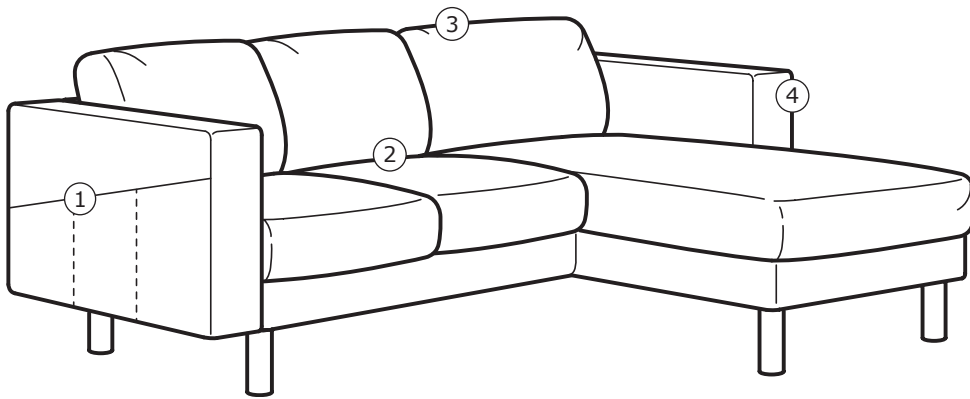

Extra cover

EDUM beige	092.315.53	\$290
EDUM bright green	992.315.58	\$290
FINNSTA dark grey	091.057.00	\$450
FINNSTA white	891.057.15	\$450

GOOD TO KNOW

1. You can store remote controls and other smaller items in the practical pockets on the side of the armrests.
2. Seat cushions with high resilience foam that is soft, comfortable and durable. The filling quickly regain its shape when you stand up.
3. Reversible back cushions filled with polyester fibres provide soft support for your back and two different sides to wear.
4. Always end your NORSEBORG combination with an armrest.