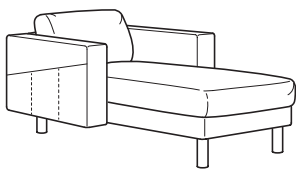

NORSBORG chaise longue.

Total size: W110×D157×H85 cm.

No. of packages for this combination: 6

Total price incl cover and legs:

EDUM beige	with birch legs	592.397.97	$540
	with metal legs	592.400.79	$540
EDUM bright green	with birch legs	192.398.03	$540
	with metal legs	792.400.83	$540
FINNSTA dark grey	with birch legs	091.254.11	$590
	with metal legs	192.422.16	$590
FINNSTA white	with birch legs	891.254.31	$590
	with metal legs	292.421.31	$590

Extra cover

EDUM beige	292.395.86	$130
EDUM bright green	292.395.91	$130
FINNSTA dark grey	891.176.76	$180
FINNSTA white	691.176.96	$180