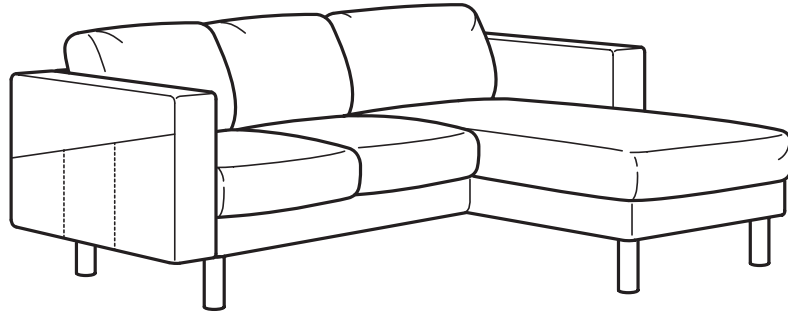

BUYING GUIDE

NORSBORG

Sofa series

FUNCTIONS/PARTS

3-seat section
2-seat section
Chaise longue section
Armrest
Legs

Removable cover

Choice of cover

Washable cover

Choice of legs

Read more in
the guarantee brochure.

Relaxing sofa for the whole family

NORSBORG sofa is the perfect family sofa. It's both comfortable and practical and comes in many different shapes, styles and sizes. The soft, cosy comfort invites everyone to relax and the slightly higher armrests make it extra tempting to curl up in the corner. Plus, the cover is hardwearing and easy to remove and wash – so your family gets a lot of sofa time for the money.

Choose your favourite sofa

Big or small. Colourful or neutral. NORSBORG sofa comes in many shapes, styles and sizes – so you can always choose the sofa that suits you and your family best. The covers are hardwearing, removable and machine-washable. Choose legs made of solid wood or metal, both are extra high so that you can easily vacuum under the sofa. And on the side of the armrests there are practical storage pockets for remote controls and other small things you want close at hand.