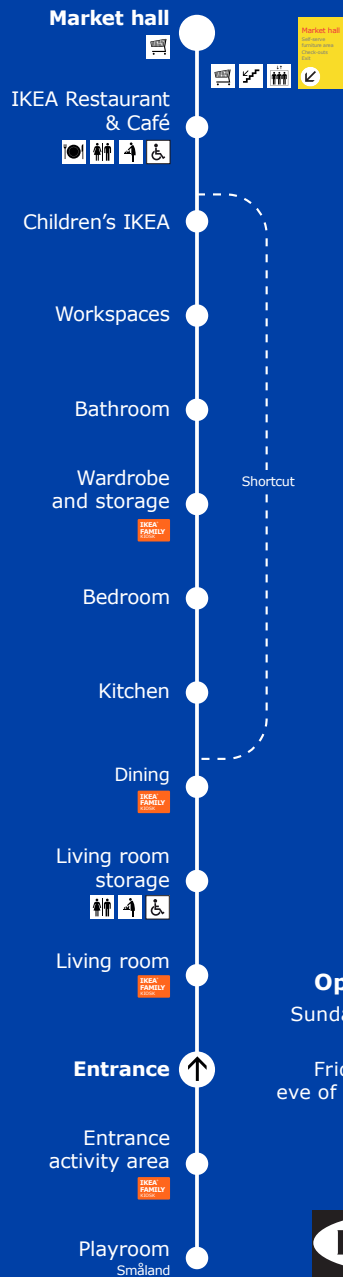

Market hall

1st level

Exit 

Sewing services

IKEA Swedish food market

IKEA Bistro 

Customer relations
Merchandise pick-up
Exchanges and returns
Home delivery service

Check-out

Self-serve furniture area 

Home decoration

AS-IS corner

Activity hall 

Shortcut

Wall decoration
(including mirrors)

Shortcut

Rugs 

Lighting

Home organization

Textile 

Cookshop

Showroom

 Prayer room is available at carpark, basement.

Showroom

2nd level

Opening hours
 Sunday to Thursday:
 10 am - 10 pm
 Friday, Saturday &
 eve of public holidays:
 10 am - 11 pm

 Prayer room is available at carpark, basement.