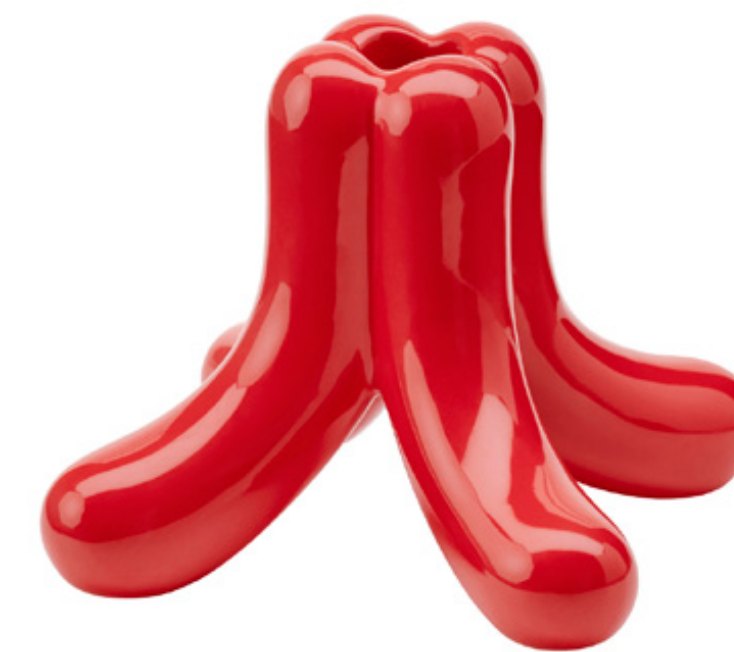

New VINTERFINT 2025 Ijusstake, flintgods 199 kr
306.115.13