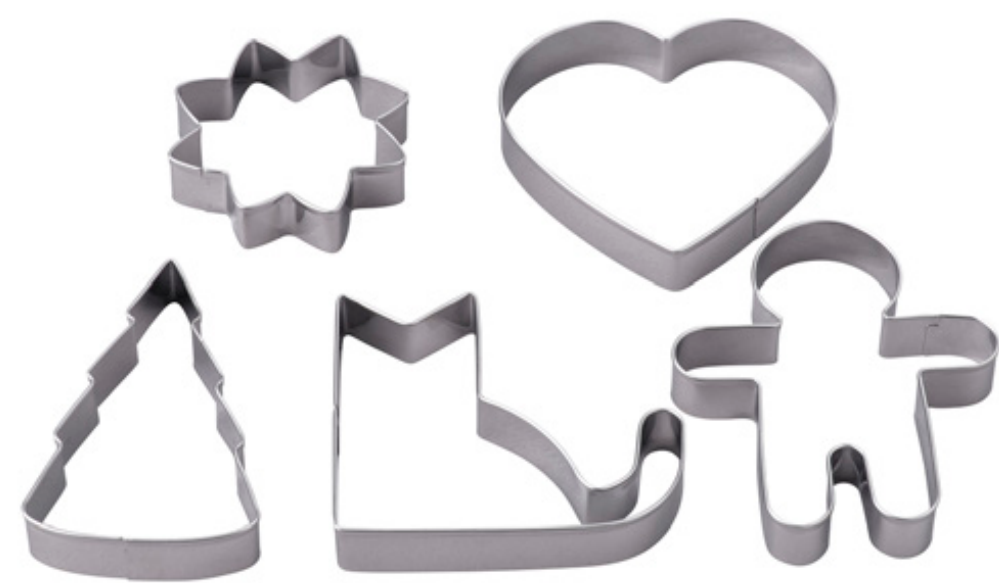

New VINTERFINT 2025 kakmått 39 kr s5 406.035.55

New VINTERFINT 2025 barnförkläde 49 kr 606.042.76
New VINTERFINT 2025 barnmössa 29 kr 406.042.82

Make the holidays even sweeter

Whether it's your famous cupcakes, Grandma's legendary cookies, or a festive baking session with your kids, it's the season to bake some memories. If you need some kitchen helpers, the VINTERFINT collection is always up to the task.