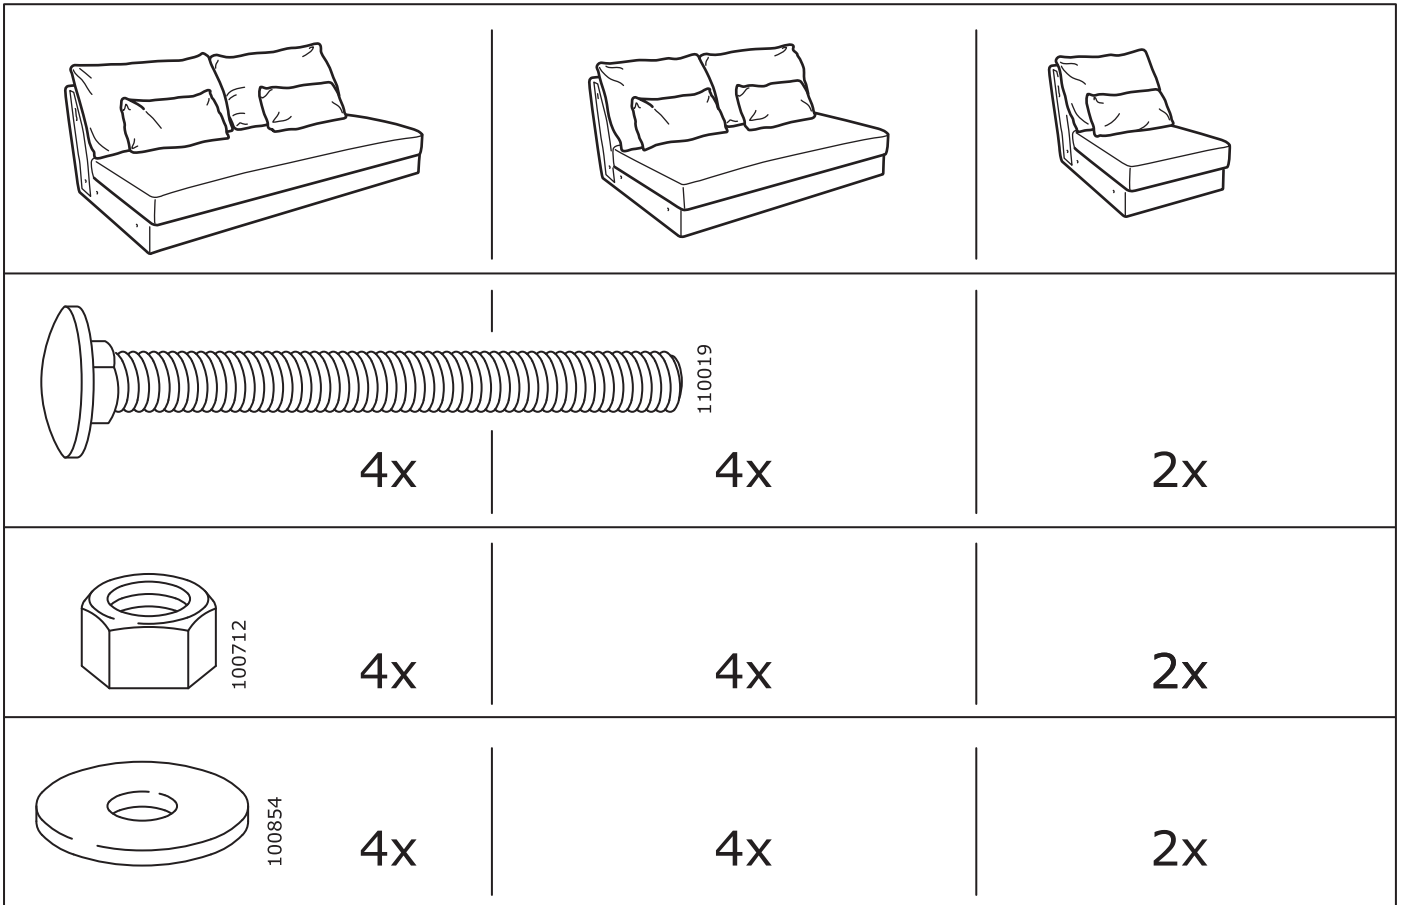

FÄRLÖV

Design and Quality
IKEA of Sweden

10037385

4x

1x

102428

1

2