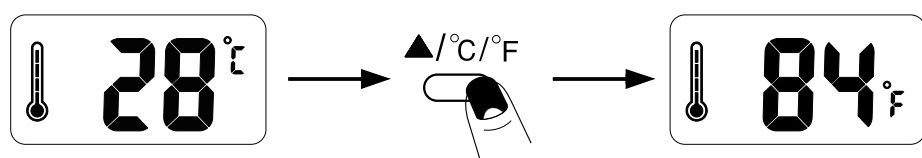

6 °C/°F

AA-125535-2

Design and Quality
IKEA of Sweden