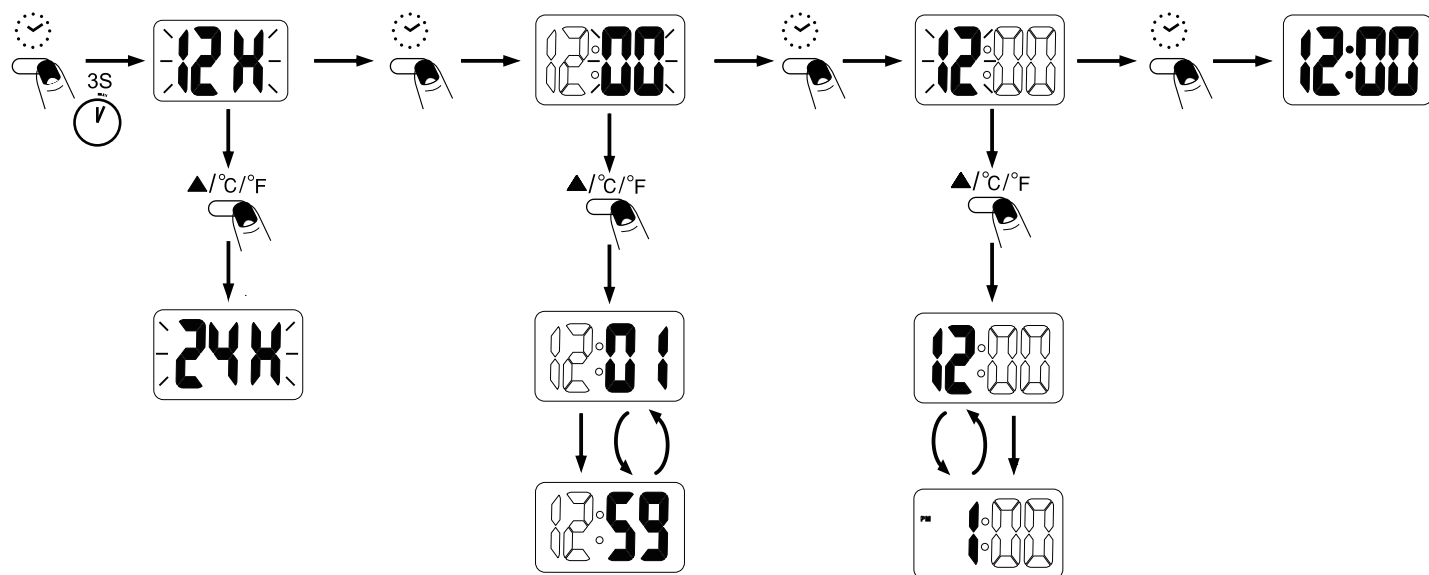

FILMIS/TJENIS

1

2

3 /

4

SNOOZE/LIGHT 

5 z^z

SNOOZE/LIGHT 

6 °C/°F

AA-125535-2

Design and Quality
IKEA of Sweden