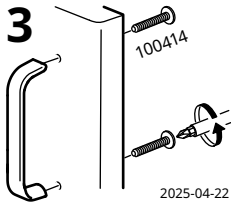

KALERUM

Design and Quality
IKEA of Sweden

1

| |
|----------------------|
| 128 mm (5 1/16") |
| 256 mm (10 1/16") |
| 384 mm (15 1/8") |

**2****3**

2025-04-22
© Inter IKEA Systems B.V. 2023
AA-2407662-4