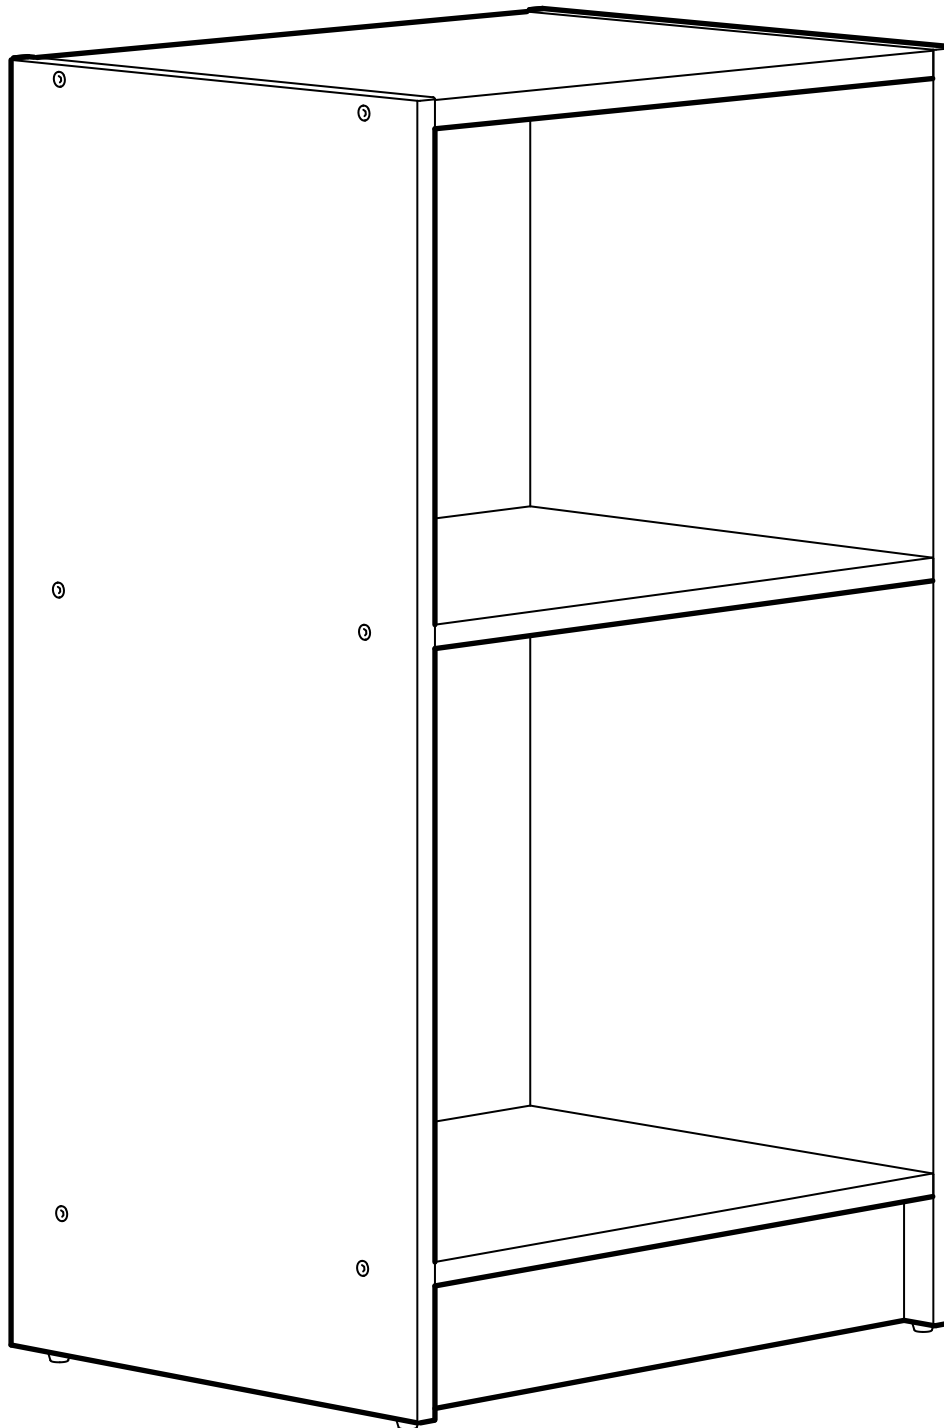

GURSKEN

Design and Quality
IKEA of Sweden

English

WARNING – Delicate table - Do not sit on the product.

WARNING – Delicate table - Do not place heavy objects on this product, maximum load 25 kg (55 lb).

Deutsch