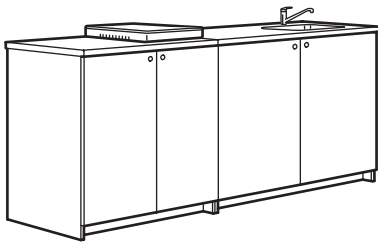

COMPLETE KITCHENS

The kitchens are complete with worktop, shelves, drawers, hinges, plinth, sink, water trap and tap. Just complement with knobs, handles and appliances. For suggested appliances, see the LAGAN hood and TILLREDA portable hob in the All parts and prices list on page 4. KNOXHULT kitchen system can also be combined with all other appliances in the IKEA range.

Overall size: 204×61×220 cm

Total price

Wood effect grey	892.025.18	₱30,190
White	692.024.11	₱25,190

Parts included in this combination

FYNDIG sink 1 bowl , 45×39 cm	1 pc
KNOXHULT wall cabinet 80×75 cm	1 pc
LAGAN tap	1 pc
KNOXHULT base cabinet with doors 120×85 cm	1 pc
KNOXHULT base cabinet with doors 80×85 cm	1 pc
LILLVIKEN water trap	1 pc