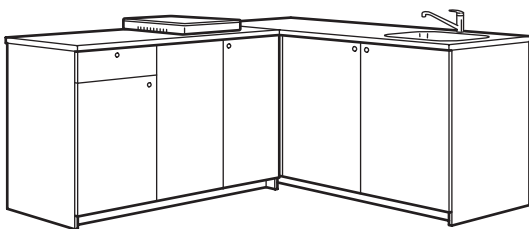

COMPLETE KITCHENS

The kitchens are complete with worktop, shelves, drawers, hinges, plinth, sink, water trap and tap. Just complement with knobs, handles and appliances. For suggested appliances, see the LAGAN hood and TILLREDA portable hob in the All parts and prices list on page 4. KNOXHULT kitchen system can also be combined with all other appliances in the IKEA range.

Overall size: 182x143x220 cm

Total price

Wood effect grey	492.025.20	₱34,190
White	292.024.27	₱29,190

Parts included in this combination

FYNDIG sink 1 bowl, 45x39 cm	1 pc
KNOXHULT wall cabinet doors 120x75 cm	1 pc
LAGAN tap	1 pc
KNOXHULT base cabinet with doors 80x85 cm	1 pc
KNOXHULT base cabinet with doors 180x85 cm	1 pc
LILLVIKEN water trap	1 pc

Overall size: 182x183x220 cm

Total price

Wood effect grey	292.025.21	₱38,190
White	092.024.28	₱32,190

Parts included in this combination

FYNDIG sink 1 bowl, 45x39 cm	1 pc
KNOXHULT wall cabinet with doors 120x75 cm	1 pc
LAGAN mixer tap	1 pc
KNOXHULT base cabinet doors and drawers 120 cm	1 pc
KNOXHULT base cabinet with doors 180x85 cm	1 pc
LILLVIKEN water trap	1 pc