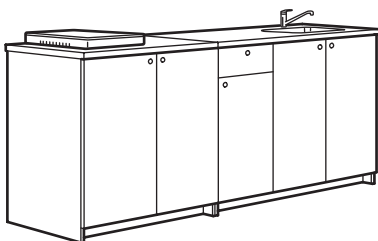

Complete kitchen cabinets with a low price

Are you looking for a simple kitchen with both quality and a low price? KNOXHULT kitchen series includes six complete cabinets with doors, drawers and shelves. All base and wall cabinets have a scratch-resistant, easy-to-clean foil surface both inside and out. And the work area has a depth of 61 cm. Complement with a sink and kitchen mixer tap – of course.

COMPLETE KITCHENS

The kitchens are complete with worktop, shelves, drawers, hinges, plinth, sink, water trap and tap. Just complement with knobs, handles and appliances. For suggested appliances, see the LAGAN hood and TILLREDA portable hob in the All parts and prices list on page 4. KNOXHULT kitchen system can also be combined with all other appliances in the IKEA range.

Overall size: 204×61×220 cm

Total price

Wood effect grey	892.025.18	₱30,190
White	692.024.11	₱25,190

Parts included in this combination

FYNDIG sink 1 bowl , 45×39 cm	1 pc
KNOXHULT wall cabinet 80×75 cm	1 pc
LAGAN tap	1 pc
KNOXHULT base cabinet with doors 120×85 cm	1 pc
KNOXHULT base cabinet with doors 80×85 cm	1 pc
LILLVIKEN water trap	1 pc