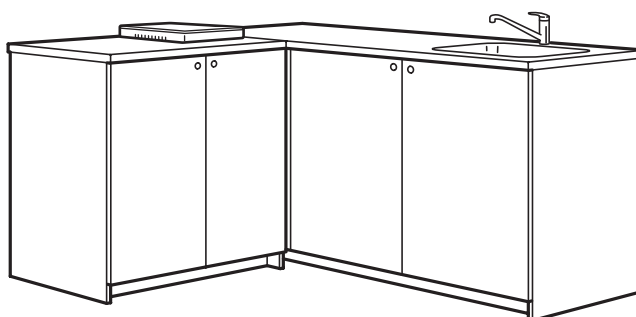

Complete kitchen cabinets with a low price

Are you looking for a simple kitchen with both quality and a low price? KNOXHULT kitchen series includes six complete cabinets with doors, drawers and shelves. All base and wall cabinets have a scratch-resistant, easy-to-clean foil surface both inside and out. And the work area has a depth of 61 cm. Complement with a sink and kitchen mixer tap – of course.