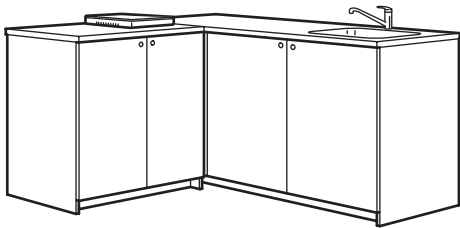

Overall size: 204×61×220 cm

Total price

Wood effect grey	892.025.18	₱30,190
White	692.024.11	₱25,190

Parts included in this combination

FYNDIG sink 1 bowl , 45×39 cm	1 pc
KNOXHULT wall cabinet 80×75 cm	1 pc
LAGAN tap	1 pc
KNOXHULT base cabinet with doors 120×85 cm	1 pc
KNOXHULT base cabinet with doors 80×85 cm	1 pc
LILLVIKEN water trap	1 pc

Overall size: 204×61×220 cm

Total price

Wood effect grey	692.025.19	₱31,190
White	692.024.25	₱25,190

Parts included in this combination

FYNDIG sink 1 bowl, 45×39 cm	1 pc
KNOXHULT wall cabinet doors 80×75 cm	1 pc
LAGAN mixer tap	1 pc
KNOXHULT base cabinet with doors and drawers 120	1 pc
KNOXHULT base cabinet with doors 80×85	1 pc
LILLVIKEN water trap	1 pc

COMPLETE KITCHENS

The kitchens are complete with worktop, shelves, drawers, hinges, plinth, sink, water trap and tap. Just complement with knobs, handles and appliances. For suggested appliances, see the LAGAN hood and TILLREDA portable hob in the All parts and prices list on page 4. KNOXHULT kitchen system can also be combined with all other appliances in the IKEA range.