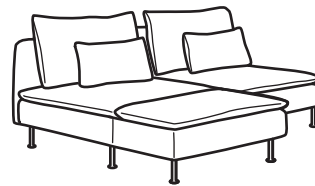

Combinations

SÖDERHAMN sofa series consists of sections that can be used freestanding or combined into a various different shapes or sizes. This flexibility makes it easy to tailor a sofa for your own needs, home and lifestyle.

SÖDERHAMN 3-seat sofa.
Overall size: W198xD99xH83 cm

Total price incl. cover

Finnsta turquoise	591.359.45	₱ 40,390
Finnsta white	791.352.61	₱ 40,390
Samsta dark grey	999.019.68	₱ 35,990
Samsta orange	893.057.00	₱ 35,990
Viarp beige/brown	293.056.99	₱ 38,090

SÖDERHAMN 3-seat sofa with open end.
Overall size: W192xD99xH83 cm

Total price incl. cover

Finnsta turquoise	092.828.54	₱ 42,080
Finnsta white	592.828.61	₱ 42,080
Samsta dark grey	092.828.11	₱ 35,280
Samsta orange	793.056.87	₱ 35,280
Viarp beige/brown	793.056.92	₱ 38,880