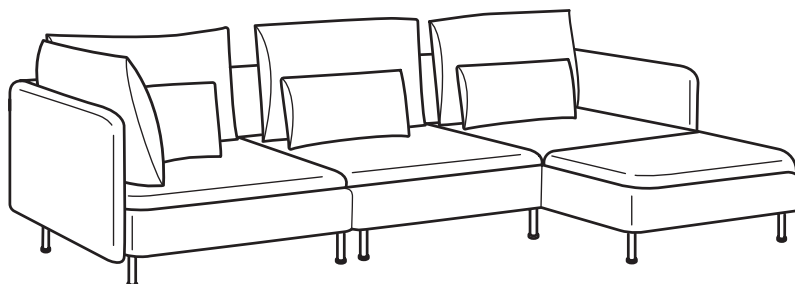

Buying guide

SÖDERHAMN

Seating series

Models

Armrest
Chaise-longue
Corner section
1-seat section
3-seat section

Removable,
washable covers

Choice of cover

Can be customised
to suit your needs

Read more in the
guarantee brochure.

Sofa for everyone

It would be pretty strange if everyone wanted the same sofa, wouldn't it? That's exactly why SÖDERHAMN sofa series is based on durable and comfortable sections that you can combine any way you like. Are you looking for a big sofa or a small one? Do you want a cosy corner to curl up in? With SÖDERHAMN you're free to create the combination that suits you.

Comfortable in a new way

With SÖDERHAMN we wanted to use materials efficiently and make a really comfortable sofa that also has a light, airy design. That's why we did things a little differently than usual and put elastic webbing in the bottom of the sofa. It works together with the seat cushions to give a soft springy feeling. To this we added a generous seat depth and loose back cushions, so you can always arrange your sofa so it's perfectly comfortable for you.

Combinations

SÖDERHAMN sofa series consists of sections that can be used freestanding or combined into a various different shapes or sizes. This flexibility makes it easy to tailor a sofa for your own needs, home and lifestyle.