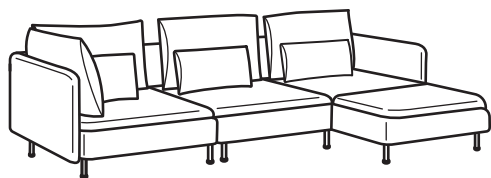

Combinations

SÖDERHAMN 4-seat sofa with chaise longue.

Overall size: 291×99/151×83 cm

Total price incl. cover

Finnsta turquoise	392.843.47	₹ 74,070
Finnsta white	092.843.58	₹ 74,070
Samsta dark grey	592.843.70	₹ 63,470
Samsta orange	593.058.29	₹ 63,470
Viarp beige/brown	793.058.28	₹ 68,870