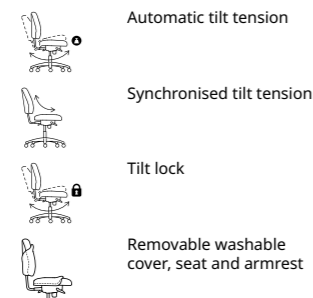

GRÖNFJÄLL

office chair with armrests/headrest

Full working day

This office chair features fully adjustable armrests and a curved headrest that minimises visual distractions. 10-year guarantee.

Tested for 110 kg. W71 cm, D71 cm.
Max seat height 57 cm, min seat height 46 cm.

Letafors grey/black 095.139.20 **₹22,990**

3D adjustable armrests give you complete support.

The leather neck cushion has foldable side bolsters similar to those on airplane seats. Ideal for relaxing your head or taking a power nap.

LETAFORS fabric cover with cooling effect maintains a comfortable seat temperature during long working hours. The fabric is stain-resistant and easy to clean.

Seat and armrest covers are removable and washable.

GRÖNFJÄLL

office chair with armrests

Full working day

This office chair is brimming with ergonomic features to keep you comfy and focused, such as fully adjustable armrests and a curved headrest that minimises visual distractions. 10-year guarantee.

Tested for 110 kg. W71 cm, D71 cm.
Max seat height 57 cm, min seat height 46 cm.

Letafors grey/black 905.034.74 **₹18,990**

3D adjustable armrests give you complete support.

Seat and armrest covers are removable and washable.

LETAFORS fabric cover with cooling effect maintains a comfortable seat temperature during long working hours. The fabric is stain-resistant and easy to clean.

ALEFJÄLL

office chair with armrests

Full working day

This office chair has as a well-shaped backrest with adjustable backrest and soft full grain leather that breathes. 10 year guarantee.

Tested for 110 kg. W64 cm, D64 cm.
Max seat height 56 cm, min seat height 45 cm.

Grann golden-brown 204.199.83 **₹14,990**
Grann beige 603.202.25 **₹14,990**