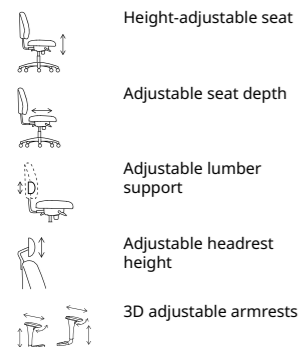

GRÖNFJÄLL

office chair with armrests/headrest

Full working day

This office chair features fully adjustable armrests and a curved headrest that minimises visual distractions. 10-year guarantee.

Tested for 110 kg. W71 cm, D71 cm.
Max seat height 57 cm, min seat height 46 cm.

Letafors grey/black 095.139.20 **₹22,990**

3D adjustable armrests give you complete support.

The leather neck cushion has foldable side bolsters similar to those on airplane seats. Ideal for relaxing your head or taking a power nap.

LETAFORS fabric cover with cooling effect maintains a comfortable seat temperature during long working hours. The fabric is stain-resistant and easy to clean.

Seat and armrest covers are removable and washable.

GRÖNFJÄLL

office chair with armrests

Full working day

This office chair is brimming with ergonomic features to keep you comfy and focused, such as fully adjustable armrests and a curved headrest that minimises visual distractions. 10-year guarantee.

Tested for 110 kg. W71 cm, D71 cm.
Max seat height 57 cm, min seat height 46 cm.

Letafors grey/black 905.034.74 **₹18,990**

3D adjustable armrests give you complete support.

Seat and armrest covers are removable and washable.

LETAFORS fabric cover with cooling effect maintains a comfortable seat temperature during long working hours. The fabric is stain-resistant and easy to clean.

ALEFJÄLL

office chair with armrests

Full working day

This office chair has as a well-shaped backrest with adjustable backrest and soft full grain leather that breathes. 10 year guarantee.

Tested for 110 kg. W64 cm, D64 cm.
Max seat height 56 cm, min seat height 45 cm.

Grann golden-brown 204.199.83 **₹14,990**
Grann beige 603.202.25 **₹14,990**