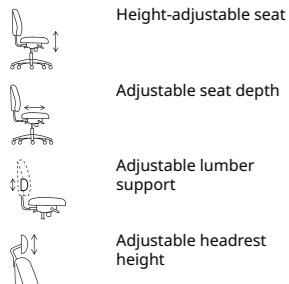

JÄRVFJÄLLET

office chair with armrests

Full working day

This office chair keeps you comfy with a high backrest that provides good support, made with airy mesh so you stay cool. 10 year guarantee.

Tested for 110 kg. W68 cm, D68 cm, max. height 140 cm. Max. seat height 56 cm, min. seat height 45 cm.

Glose black	804.945.40	₪13,990
Grann white	205.218.53	₪13,990

The high backrest and the curved shape of the chair, provide good lower back support and prevent your back from getting tired.

Adjustable lumbar support helps maintain the correct posture while sitting which reduces strain on muscles on your lower back.

Adjustable seat depth enables proper back support and even weight distribution across the seat cushion.

Height and width adjustable armrests enable a relaxed position for arms and shoulders and reduce the risk of tension.

MARKUS

office chair with armrests

Occasional

This office chair keeps comes with a manually adjustable tilt tension, and head-/armrests to help relax the muscles in your neck and back. 10 year guarantee.

Tested for 110 kg. W62 cm, D60 cm. Max. seat height 57 cm, min. seat height 46 cm.