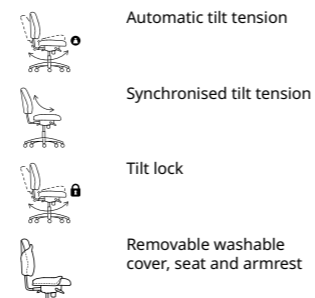

GRÖNFJÄLL

office chair with armrests/headrest

Full working day

This office chair features fully adjustable armrests and a curved headrest that minimises visual distractions. 10-year guarantee.

Tested for 110 kg. W71 cm, D71 cm.
Max seat height 57 cm, min seat height 46 cm.

Letafors grey/black 095.139.20 **₹22,990**

3D adjustable armrests give you complete support.

The leather neck cushion has foldable side bolsters similar to those on airplane seats. Ideal for relaxing your head or taking a power nap.

LETAFORS fabric cover with cooling effect maintains a comfortable seat temperature during long working hours. The fabric is stain-resistant and easy to clean.

Seat and armrest covers are removable and washable.

GRÖNFJÄLL

office chair with armrests

Full working day

This office chair is brimming with ergonomic features to keep you comfy and focused, such as fully adjustable armrests and a curved headrest that minimises visual distractions. 10-year guarantee.

Tested for 110 kg. W71 cm, D71 cm.
Max seat height 57 cm, min seat height 46 cm.

Letafors grey/black 905.034.74 **₹18,990**

3D adjustable armrests give you complete support.

Seat and armrest covers are removable and washable.

LETAFORS fabric cover with cooling effect maintains a comfortable seat temperature during long working hours. The fabric is stain-resistant and easy to clean.

ALEFJÄLL

office chair with armrests

Full working day

This office chair has as a well-shaped backrest with adjustable backrest and soft full grain leather that breathes. 10 year guarantee.

Tested for 110 kg. W64 cm, D64 cm.
Max seat height 56 cm, min seat height 45 cm.

Grann golden-brown 204.199.83 **₹14,990**
Grann beige 603.202.25 **₹14,990**