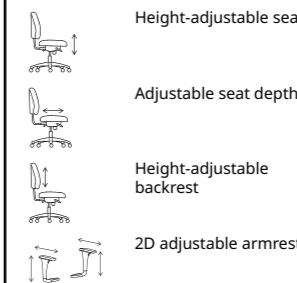

Tested for 110 kg. W71 cm, D71 cm.
Max seat height 57 cm, min seat height 46 cm.

Letafors grey/black 905.034.74 **₹18,990**

3D adjustable armrests give you complete support.

Seat and armrest covers are removable and washable.

This office chair has as a well-shaped backrest with adjustable backrest and soft full grain leather that breathes. 10 year guarantee.

Tested for 110 kg. W64 cm, D64 cm.
Max seat height 56 cm, min seat height 45 cm.

Tested for 110 kg. W68 cm, D68 cm, max height 114 cm.
Max seat height 56 cm, min seat height 46 cm.

Gunnared light green/white 505.329.54 **₹13,990**
Gunnared beige/white 405.389.56 **₹13,990**
Gunnared medium grey/white 405.389.61 **₹13,990**
Smidig black/black 305.389.66 **₹17,990**

Height and width adjustable armrests enable a relaxed position for arms and shoulders and reduce the risk of tension.

Backrest can be adjusted to 5 different heights to provide support in all the right places and helping your body to maintain a naturally good posture.