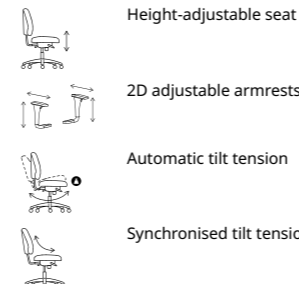

JÄRVFJÄLLET

office chair with armrests

Full working day

This office chair keeps you comfy with a high backrest that provides good support, made with airy mesh so you stay cool. 10 year guarantee.

Tested for 110 kg. W68 cm, D68 cm, max. height 140 cm. Max. seat height 56 cm, min. seat height 45 cm.

Glose black	804.945.40	₪13,990
Grann white	205.218.53	₪13,990

The high backrest and the curved shape of the chair, provide good lower back support and prevent your back from getting tired.

Adjustable lumbar support helps maintain the correct posture while sitting which reduces strain on muscles on your lower back.

Adjustable seat depth enables proper back support and even weight distribution across the seat cushion.

Height and width adjustable armrests enable a relaxed position for arms and shoulders and reduce the risk of tension.

MARKUS

office chair with armrests

Occasional

This office chair keeps comes with a manually adjustable tilt tension, and head-/armrests to help relax the muscles in your neck and back. 10 year guarantee.

Tested for 110 kg. W62 cm, D60 cm. Max. seat height 57 cm, min. seat height 46 cm.

Vissle dark grey	502.611.51	₪8,990
Vissle light grey	905.218.59	₪8,990

Adjustable tilt tension that allows you to adjust the resistance to suit your movements and weight. To adjust the tilt tension, turn the knob under the seat to increase or decrease the resistance.

SMÖRKULL

office chair with armrests

Occasional

This office chair blends easily into your living room at home or your office workspace. The cover is removable and washable. Comes with a 10-year guarantee.

Tested for 110 kg. W65 cm, D66 cm. Max. seat height 56 cm, min. seat height 44 cm.

Gräsnäs dark grey	105.034.49	₪6,990
Gräsnäs red	305.034.53	₪6,990