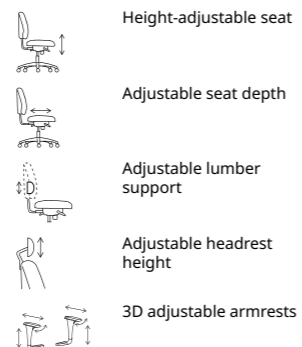

GRÖNFJÄLL

office chair with armrests/headrest

Full working day

This office chair features fully adjustable armrests and a curved headrest that minimises visual distractions. 10-year guarantee.

Tested for 110 kg. W71 cm, D71 cm.
Max seat height 57 cm, min seat height 46 cm.

Letafors grey/black 095.139.20 **₹22,990**

3D adjustable armrests give you complete support.

The leather neck cushion has foldable side bolsters similar to those on airplane seats. Ideal for relaxing your head or taking a power nap.

LETAFORS fabric cover with cooling effect maintains a comfortable seat temperature during long working hours. The fabric is stain-resistant and easy to clean.

Seat and armrest covers are removable and washable.

GRÖNFJÄLL

office chair with armrests

Full working day

This office chair is brimming with ergonomic features to keep you comfy and focused, such as fully adjustable armrests and a curved headrest that minimises visual distractions. 10-year guarantee.

Tested for 110 kg. W71 cm, D71 cm.
Max seat height 57 cm, min seat height 46 cm.

Letafors grey/black 905.034.74 **₹18,990**

3D adjustable armrests give you complete support.

Seat and armrest covers are removable and washable.

LETAFORS fabric cover with cooling effect maintains a comfortable seat temperature during long working hours. The fabric is stain-resistant and easy to clean.

ALEFJÄLL

office chair with armrests

Full working day

This office chair has as a well-shaped backrest with adjustable backrest and soft full grain leather that breathes. 10 year guarantee.

Tested for 110 kg. W64 cm, D64 cm.
Max seat height 56 cm, min seat height 45 cm.

Grann golden-brown 204.199.83 **₹14,990**
Grann beige 603.202.25 **₹14,990**