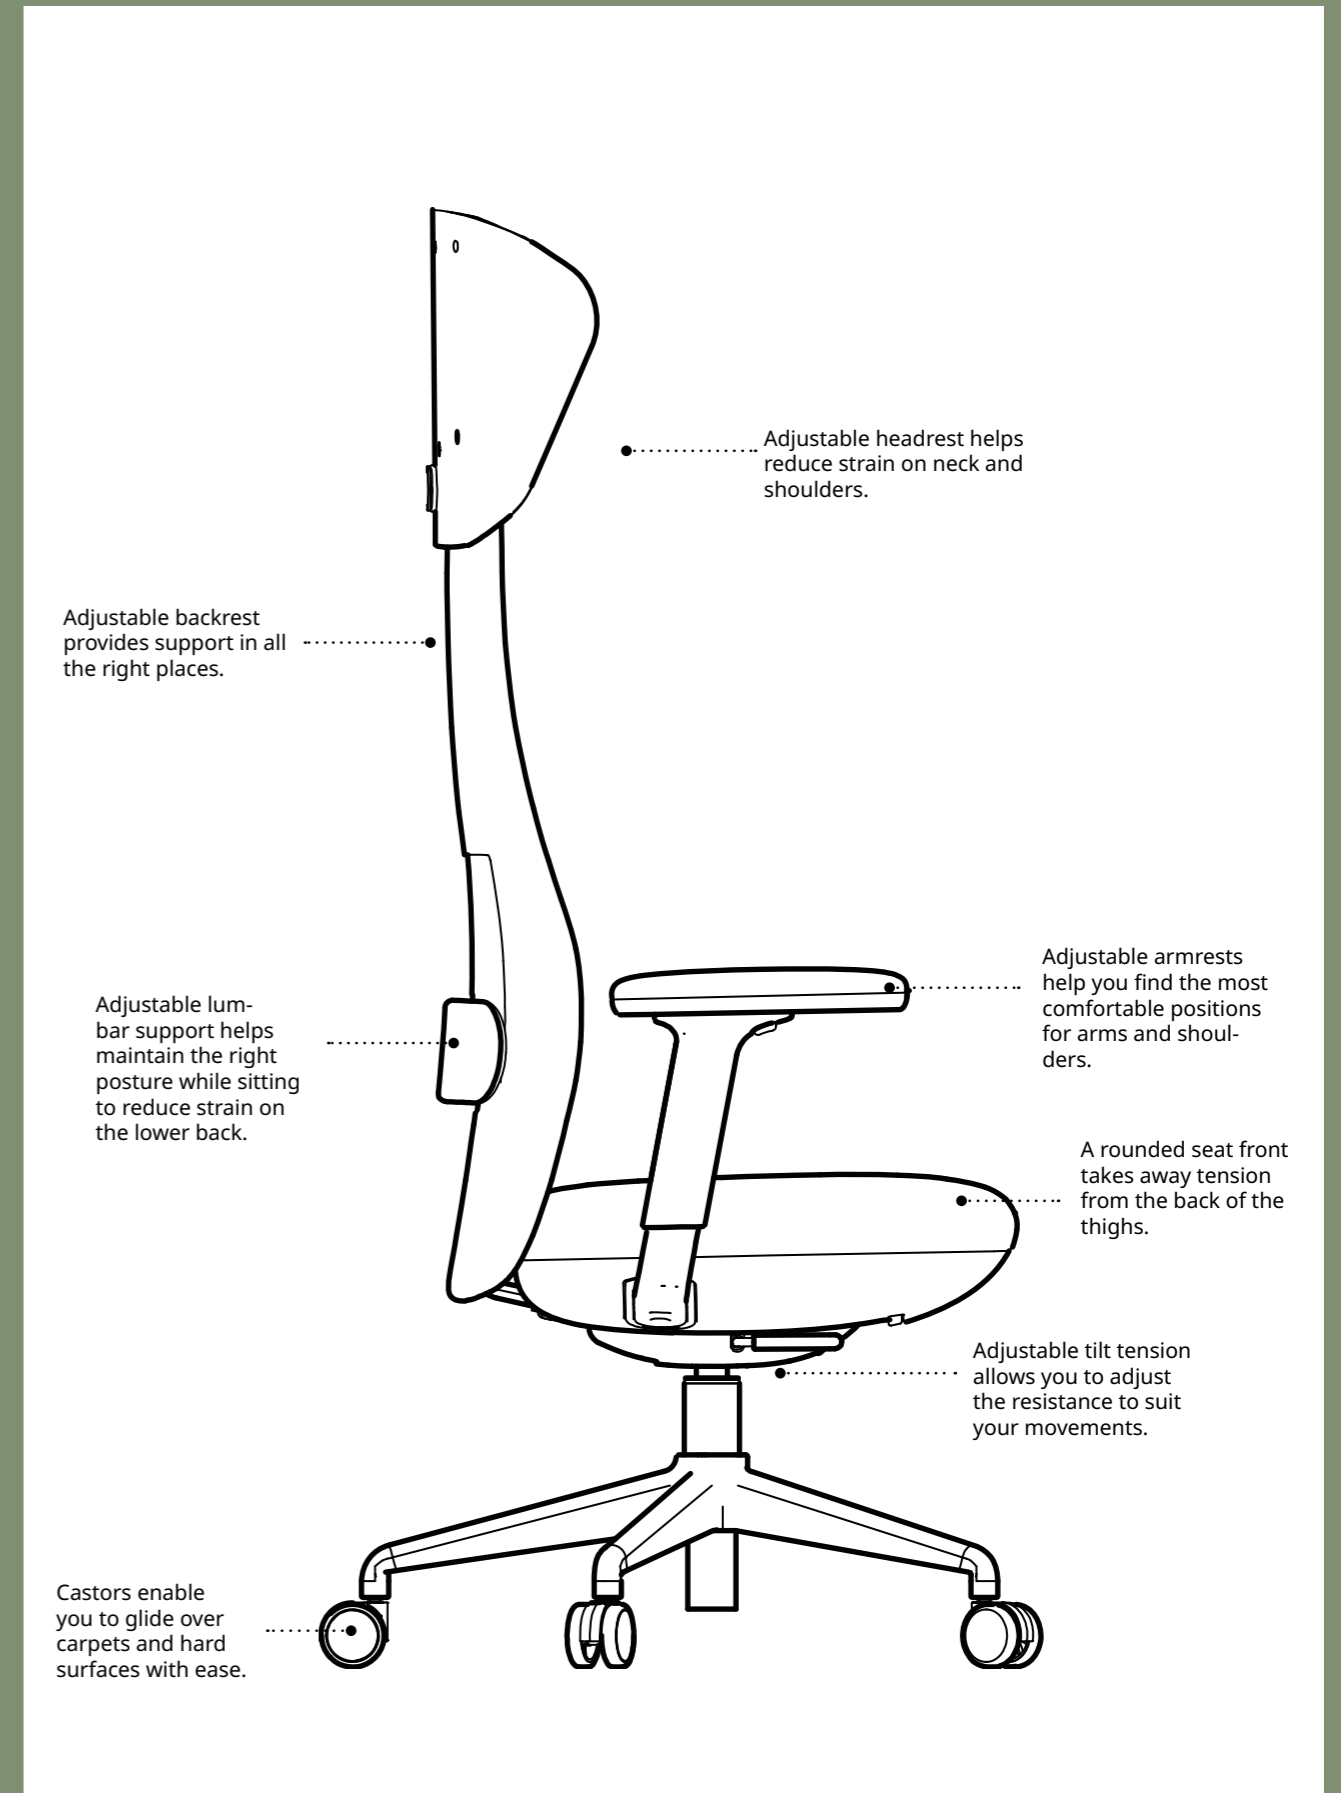

Key features

A well-designed ergonomic office chair can solve a number of problems related to posture, comfort, and overall health:

It supports the natural curve of your spine and promotes good posture. This can prevent common issues like slouching and hunching over your desk. The chair should have adjustable features like seat height, seat depth, backrest tilt, and armrest height to fit your body dimensions.

By providing proper support for your lower back, an ergonomic office chair can also help reduce or prevent back pain. This is particularly important for people who spend long hours sitting.

Many ergonomic office chairs include a headrest, which can support your neck and prevent strain when working for long periods. This can reduce the risk of developing neck problems and associated issues like headaches.

Ergonomic office chairs have a synchronized tilt mechanism which allows the chair to move with you. This improves circulation and keeps energy levels up.

How to choose an ergonomic office chair

If there is one item that deserves special attention when you choose it for your workplace, it is your office chair. Beyond the aesthetics, there are features that can significantly impact your comfort, health and productivity. That is why it is essential to choose a chair that fits your body and work style, and to adjust it properly for maximum benefit. Here are some things to consider.