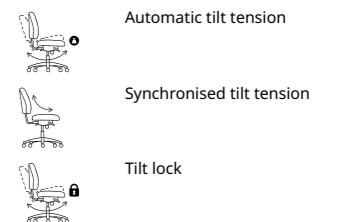

GRÖNFJÄLL

office chair with armrests/headrest

Full working day

This office chair features fully adjustable armrests and a curved headrest that minimises visual distractions. 10-year guarantee.

Tested for 110 kg. W71 cm, D71 cm.
Max seat height 57 cm, min seat height 46 cm.

Letafors grey/black 095.139.20 **₹22,990**

3D adjustable armrests give you complete support.

The leather neck cushion has foldable side bolsters similar to those on airplane seats. Ideal for relaxing your head or taking a power nap.

LETAFORS fabric cover with cooling effect maintains a comfortable seat temperature during long working hours. The fabric is stain-resistant and easy to clean.

Seat and armrest covers are removable and washable.

GRÖNFJÄLL

office chair with armrests

Full working day

This office chair is brimming with ergonomic features to keep you comfy and focused, such as fully adjustable armrests and a curved headrest that minimises visual distractions. 10-year guarantee.

Tested for 110 kg. W71 cm, D71 cm.
Max seat height 57 cm, min seat height 46 cm.

Letafors grey/black 905.034.74 **₹18,990**

3D adjustable armrests give you complete support.

Seat and armrest covers are removable and washable.

LETAFORS fabric cover with cooling effect maintains a comfortable seat temperature during long working hours. The fabric is stain-resistant and easy to clean.

ALEFJÄLL

office chair with armrests

Full working day

This office chair has as a well-shaped backrest with adjustable backrest and soft full grain leather that breathes. 10 year guarantee.

Tested for 110 kg. W64 cm, D64 cm.
Max seat height 56 cm, min seat height 45 cm.

Grann golden-brown 204.199.83 **₹14,990**
Grann beige 603.202.25 **₹14,990**