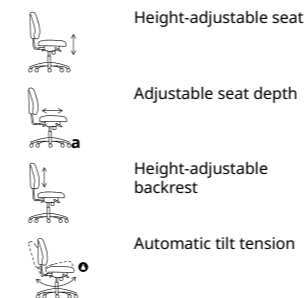

GRÖNFJÄLL

office chair with armrests/headrest

Full working day

This office chair features fully adjustable armrests and a curved headrest that minimises visual distractions. 10-year guarantee.

Tested for 110 kg. W71 cm, D71 cm.
Max seat height 57 cm, min seat height 46 cm.

Letafors grey/black 095.139.20 **₹22,990**

3D adjustable armrests give you complete support.

The leather neck cushion has foldable side bolsters similar to those on airplane seats. Ideal for relaxing your head or taking a power nap.

LETAFORS fabric cover with cooling effect maintains a comfortable seat temperature during long working hours. The fabric is stain-resistant and easy to clean.

Seat and armrest covers are removable and washable.

GRÖNFJÄLL

office chair with armrests

Full working day

This office chair is brimming with ergonomic features to keep you comfy and focused, such as fully adjustable armrests and a curved headrest that minimises visual distractions. 10-year guarantee.

Tested for 110 kg. W71 cm, D71 cm.
Max seat height 57 cm, min seat height 46 cm.

Letafors grey/black 905.034.74 **₹18,990**

3D adjustable armrests give you complete support.

Seat and armrest covers are removable and washable.

LETAFORS fabric cover with cooling effect maintains a comfortable seat temperature during long working hours. The fabric is stain-resistant and easy to clean.

ALEFJÄLL

office chair with armrests

Full working day

This office chair has as a well-shaped backrest with adjustable backrest and soft full grain leather that breathes. 10 year guarantee.

Tested for 110 kg. W64 cm, D64 cm.
Max seat height 56 cm, min seat height 45 cm.

Grann golden-brown 204.199.83 **₹14,990**
Grann beige 603.202.25 **₹14,990**