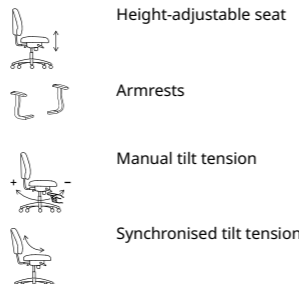

Tilt lock; allows you to lock the tilt in the upright, the lowest position and different positions in-between.

Adjustable headrest height; allows for proper alignment of the head and neck, reducing the risk of discomfort from prolonged sitting.

Adjustable seat depth enables proper back support and even weight distribution across the seat cushion.

Height and width adjustable armrests enable a relaxed position for arms and shoulders and reduce the risk of tension.

MARKUS

office chair with armrests

Occasional

This office chair keeps comes with a manually adjustable tilt tension, and head-/armrests to help relax the muscles in your neck and back. 10 year guarantee.

Tested for 110 kg. W62 cm, D60 cm. Max. seat height 57 cm, min. seat height 46 cm.

Vissle dark grey	502.611.51	₪8,990
Vissle light grey	905.218.59	₪8,990

Adjustable tilt tension that allows you to adjust the resistance to suit your movements and weight. To adjust the tilt tension, turn the knob under the seat to increase or decrease the resistance.