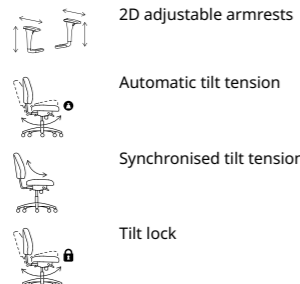

Height and width adjustable armrests enable a relaxed position for arms and shoulders and reduce the risk of tension.

Backrest can be adjusted to 5 different heights to provide support in all the right places and helping your body to maintain a naturally good posture.

Glose black	804.945.40	₪13,990
Grann white	205.218.53	₪13,990

The high backrest and the curved shape of the chair, provide good lower back support and prevent your back from getting tired.

Adjustable lumbar support helps maintain the correct posture while sitting which reduces strain on muscles on your lower back.

Adjustable seat depth enables proper back support and even weight distribution across the seat cushion.

Height and width adjustable armrests enable a relaxed position for arms and shoulders and reduce the risk of tension.

MARKUS

office chair with armrests

Occasional

This office chair keeps comes with a manually adjustable tilt tension, and head-/armrests to help relax the muscles in your neck and back. 10 year guarantee.

Tested for 110 kg. W62 cm, D60 cm. Max. seat height 57 cm, min. seat height 46 cm.