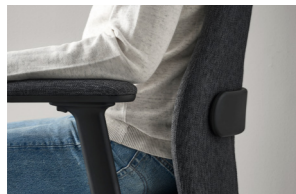

3D adjustable armrests give you complete support.