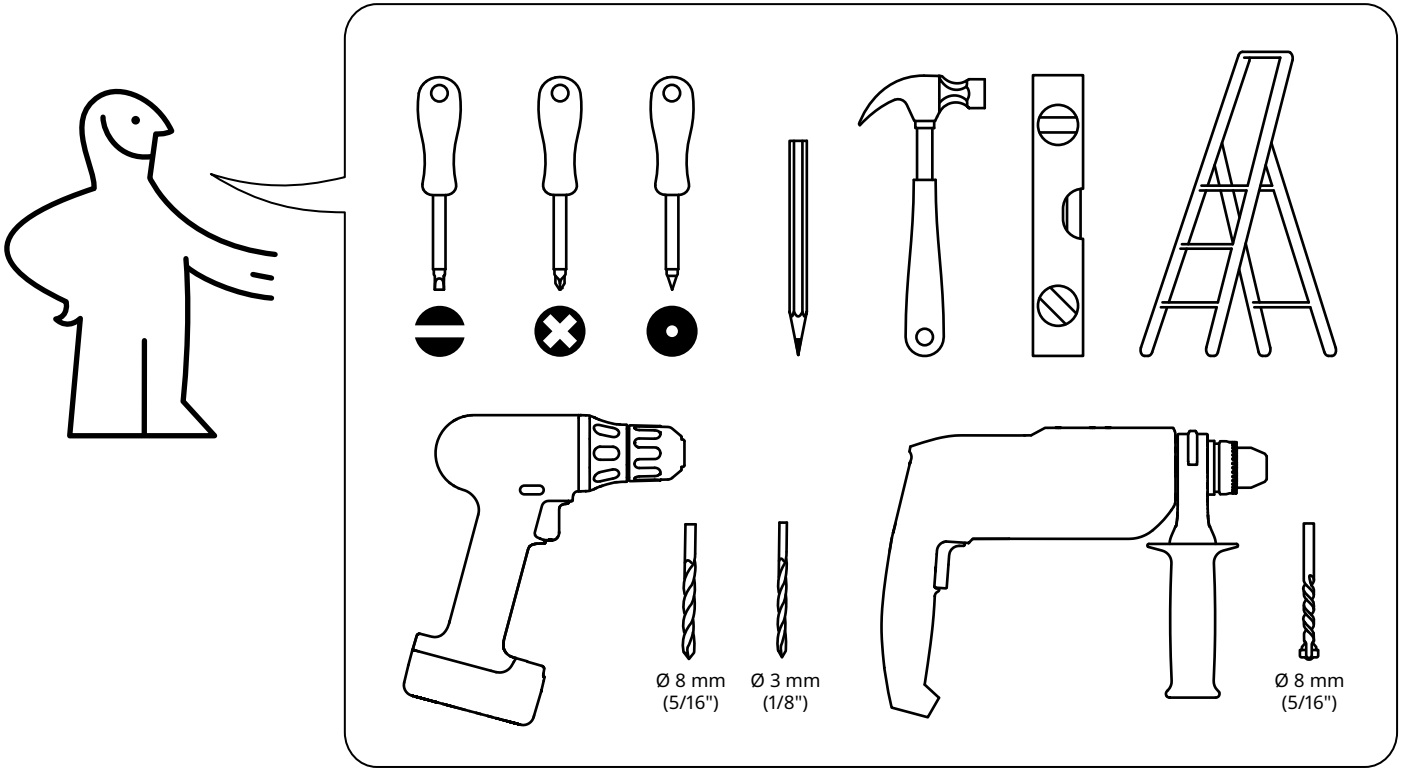

LASTARE

Design and Quality
IKEA of Sweden

English

WARNING!

Children have died from furniture tipover.

To reduce the risk of furniture tipover:

ALWAYS install anti-tip device provided.

NEVER put a TV on this product.

NEVER allow children to stand, climb, or hang on any drawers, doors, or shelves.

NEVER open more than one drawer at a time.

Place heaviest items in the lowest drawers.

Read and follow each step of the instruction carefully.

	A	B	C
			
<p>www.IKEA.com/secure-it</p>	<p>Ø 8 mm (5/16")</p> 	<p>Ø 8 mm (5/16")</p> 	<p>Ø 3 mm (1/8")</p> 

8x

8x

2x

2x

2x

8x

10x