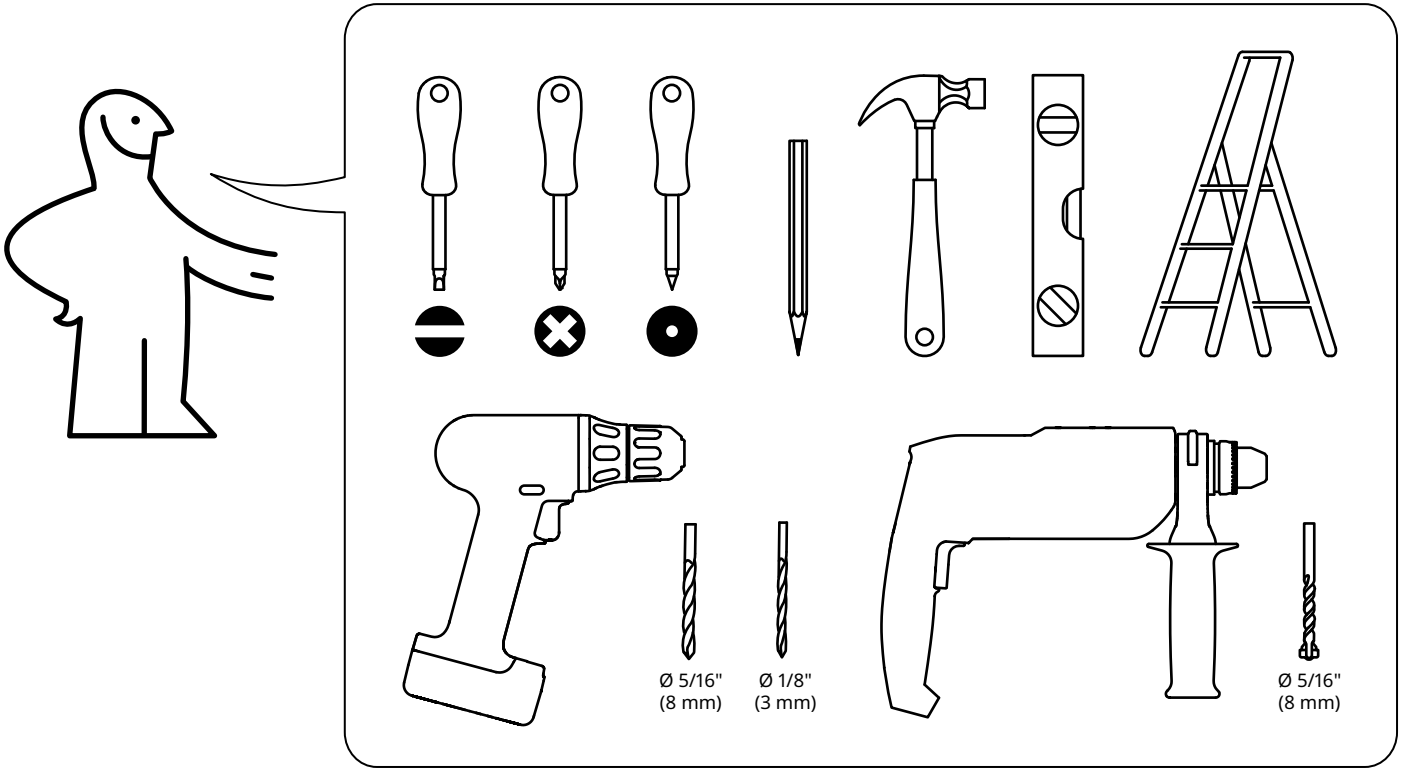

## WARNING!

**Children have died from furniture tipover.**

**To reduce the risk of furniture tipover:**

ALWAYS install anti-tip device provided.

NEVER put a TV on this product.

NEVER allow children to stand, climb, or hang on any drawers, doors, or shelves.

NEVER open more than one drawer at a time.

DO NOT defeat or remove the drawer interlock system; it is an important stability and safety system.

Place heaviest items in the lowest drawers.

Read and follow each step of the instruction carefully.