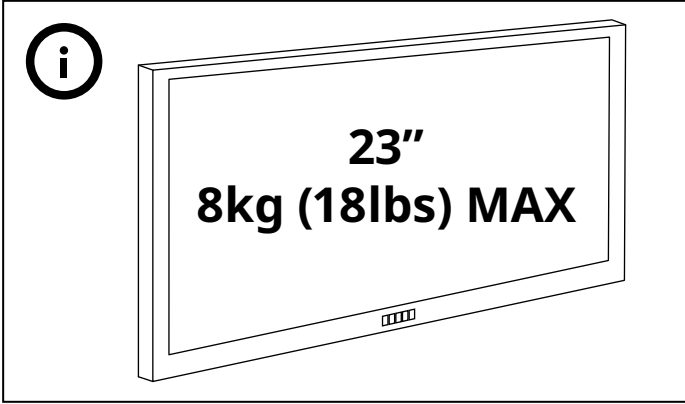

# STUBBERGET

Design and Quality  
IKEA of Sweden

**1**

2

5

8

2

3

2x

2x

13

14

**23"**  
**8kg (18lbs) MAX**

**23"**  
**8kg (18lbs) MAX**