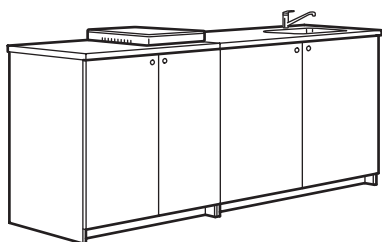

### GOOD TO KNOW:

The hinges are adjustable vertically, horizontally and in depth; makes it easier to mount the door in an exact position. The doors can be mounted left or right. The legs are adjustable to make the frame stand steady on uneven surfaces.

### Complete kitchen cabinets with a low price

Are you looking for a simple kitchen with both quality and a low price? KNOXHULT kitchen series includes six complete cabinets with doors, drawers and shelves. All base and wall cabinets have a scratch-resistant, easy-to-clean foil surface both inside and out. And the work area has a depth of 61 cm. Complement with a sink and kitchen mixer tap – and with knobs and handles, too, of course.

# COMPLETE KITCHENS

The kitchens are complete with worktop, shelves, drawers, hinges, plinth, sink, water trap and kitchen mixer tap. Just complement with knobs, handles, appliances.

Overall size: 204×61×220 cm