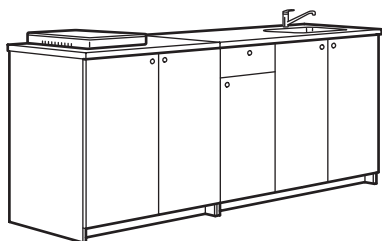

Overall size: 204×61×220 cm

Total price

Wood effect grey	692.025.19	RM1,618
White	692.024.25	RM1,438
High gloss/blue-turquoise	892.025.23	RM1,798

Parts included in this combination

FYNDIG sink 1 bowl, 46×40 cm	1 pc
KNOXHULT wall cabinet doors 80×75 cm	1 pc
KNOXHULT base cabinet with doors and drawers 120 cm	1 pc
KNOXHULT base cabinet with doors 80×85 cm	1 pc
LILLVIKEN water trap	1 pc
LAGAN kit mixer tap single chrome-plated	1 pc