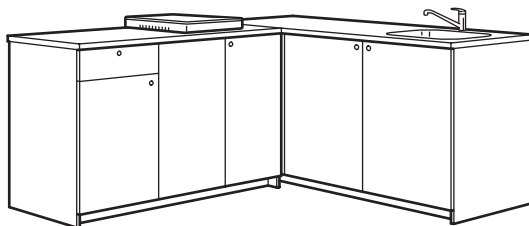

Overall size: 182x183x220 cm

Total price

Wood effect grey	292.025.21	RM2,068
White	092.024.28	RM1,858
High gloss/blue-turquoise	392.025.25	RM2,278

Parts included in this combination

FYNDIG sink 1 bowl, 46x40 cm	1 pc
KNOXHULT wall cabinet with doors 120x75 cm	1 pc
KNOXHULT base cabinet doors and drawers 120 cm	1 pc
KNOXHULT base cabinet with doors 180x85 cm	1 pc
LILLVIKEN water trap	1 pc
LAGAN kit mixer tap single chrome-plated	1 pc