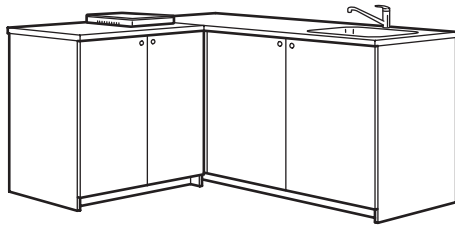

## Parts included in this combination

FYNDIG sink 1 bowl, 46×40 cm	1 pc
KNOXHULT wall cabinet doors 80×75 cm	1 pc
KNOXHULT base cabinet with doors and drawers 120 cm	1 pc
KNOXHULT base cabinet with doors 80×85 cm	1 pc
LILLVIKEN water trap	1 pc
LAGAN kit mixer tap single chrome-plated	1 pc

# COMPLETE KITCHENS

The kitchens are complete with worktop, shelves, drawers, hinges, plinth, sink, water trap and kitchen mixer tap. Just complement with knobs, handles, appliances.

Overall size: 182x143x220 cm