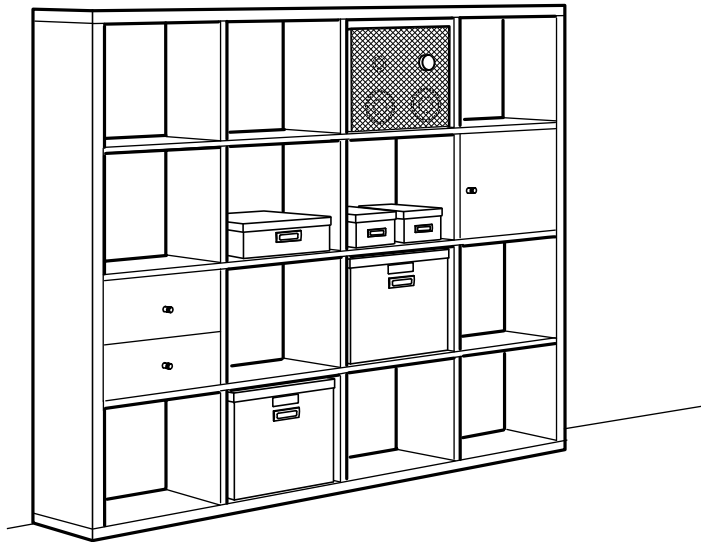

Buying guide

KALLAX

Shelving unit

Care

Wipe clean with a cloth dampened in a mild cleaner. Wipe dry with a clean cloth.

Safety

Caution! To prevent from tipping over, all furniture more than 75 cm high should be anchored to the wall. Different wall materials require different types of fixing devices. Use fixing devices suitable for the walls in your home, sold separately.

Simple, but versatile

Place it on the floor, mount it on the wall or use it as a room divider. The different sizes offers you a variety of smart functions. Use one KALLAX unit or combine them. Display your treasures or complement with inserts, boxes and baskets to hide your clutter. Whatever your needs, the simple, clean design of our KALLAX cube series makes it one of our most flexible and versatile solutions.