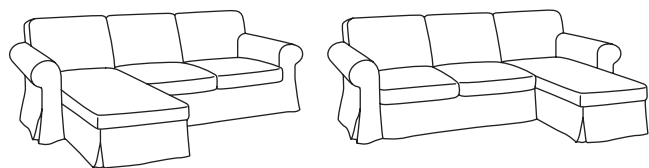

Buying guide

EKTORP

Seating system

Models

Footstool
Armchair
2-seat sofa
3-seat sofa
3-seat sofa with chaise longue

Storage in footstool

Removable cover

Choice of cover

Washable cover

Washable cover

Read more in
the guarantee brochure.

As you like it, as long as you like it

The EKTORP seating series gives you so many choices, whether you're looking for a comfortable armchair, or an entire living room. You can easily match the many different covers for a personal look. We have worked thoroughly on the practical details, such as washable covers and reversible back cushions, to make EKTORP a personal and long-lasting choice for your home. Need a place to sleep too? VRETSTORP sofa-bed is designed to match EKTORP in both form and covers.

Details to appreciate, day after day

EKTORP has soft seat cushions that follow the contours of your body. They also provide good support for your back and are strong enough to use day after day. A simple yet clever detail is that the fabric back cushions are reversible, so they keep fresh longer. You can also remove and wash the covers when needed. To be sure EKTORP will withstand the demands of everyday life, we've been extra careful with important details, like making strong seams and durable covers. This way, you can appreciate your EKTORP for a long time!

Good to know

You can put the chaise longue on EKTORP two-seat sofa with chaise longue wherever you like. That makes it easy to place the sofa, regardless of the layout of the room – and easy to rearrange when you feel like it. You also get plenty of comfortable seats and can stretch out properly.