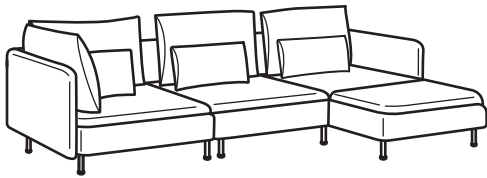

Combinations

SÖDERHAMN 4-seat sofa with chaise longue.

Overall size: 291×99/151×83 cm

Total price incl. cover

Finnsta turquoise	392.843.47	RM4,919
Finnsta white	092.843.58	RM4,919
Samsta dark grey	592.843.70	RM4,399
Samsta orange	593.058.29	RM4,399
Viarp beige/brown	793.058.28	RM4,659