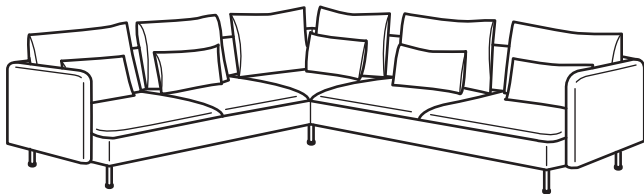

Read more in the
guarantee brochure.

Sofa for everyone

It would be pretty strange if everyone wanted the same sofa, wouldn't it? That's exactly why SÖDERHAMN sofa series is based on durable and comfortable sections that you can combine any way you like. Are you looking for a big sofa or a small one? Do you want a cosy corner to curl up in? With SÖDERHAMN you're free to create the combination that suits you.

Combinations

SÖDERHAMN sofa series consists of sections that can be used freestanding or combined into a various different shapes or sizes. This flexibility makes it easy to tailor a sofa for your own needs, home and lifestyle.

Combinations

SÖDERHAMN 4-seat sofa with chaise longue.

Overall size: 291×99/151×83 cm

Total price incl. cover

Finnsta turquoise	392.843.47	RM4,919
Finnsta white	092.843.58	RM4,919
Samsta dark grey	592.843.70	RM4,399
Samsta orange	593.058.29	RM4,399
Viarp beige/brown	793.058.28	RM4,659

SÖDERHAMN corner sofa, 4-seat with open end.

Overall size: W291/192×D99×H83 cm

Total price incl. cover

Finnsta turquoise	092.843.82	RM5,319
Finnsta white	192.843.91	RM5,319
Samsta dark grey	092.843.96	RM4,799
Samsta orange	493.058.44	RM4,799
Viarp beige/brown	693.058.43	RM5,059