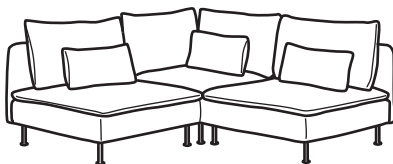

Combinations

SÖDERHAMN sofa series consists of sections that can be used freestanding or combined into a various different shapes or sizes. This flexibility makes it easy to tailor a sofa for your own needs, home and lifestyle.

SÖDERHAMN 3-seat sofa with open end.
Overall size: W192xD99xH83 cm

Total price incl. cover

Finnsta turquoise	092.828.54	RM2,980
Finnsta white	592.828.61	RM2,980
Samsta dark grey	092.828.11	RM2,680
Samsta orange	793.056.87	RM2,680
Viarp beige/brown	793.056.92	RM2,830

SÖDERHAMN 2-seat sofa with chaise longue.
Overall size: W186xD99/151xH83 cm

Total price incl. cover

Finnsta turquoise	092.828.92	RM2,880
Finnsta white	792.829.02	RM2,880
Samsta dark grey	992.829.58	RM2,580
Samsta orange	193.057.51	RM2,580
Viarp beige/brown	993.057.52	RM2,730