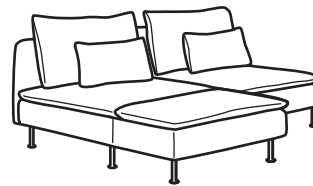

Combinations

SÖDERHAMN sofa series consists of sections that can be used freestanding or combined into a various different shapes or sizes. This flexibility makes it easy to tailor a sofa for your own needs, home and lifestyle.

One tip is to use our planning tool to explore possibilities. You can find the tool at an IKEA store and at www.IKEA.my

SÖDERHAMN armchair.
Overall size: W105xD99xH83 cm

Total price incl. cover

Finnsta turquoise	391.356.49	RM1,688
Finnsta white	191.335.66	RM1,688
Samsta dark grey	998.994.80	RM1,548
Samsta orange	693.297.59	RM1,548
Viarp beige/brown	893.297.58	RM1,618

SÖDERHAMN 3-seat sofa.
Overall size: W198xD99xH83 cm

Total price incl. cover

Finnsta turquoise	591.359.45	RM2,588
Finnsta white	791.352.61	RM2,588
Samsta dark grey	999.019.68	RM2,348
Samsta orange	893.057.00	RM2,348
Viarp beige/brown	293.056.99	RM2,468

SÖDERHAMN 3-seat sofa with open end.
Overall size: W192xD99xH83 cm

Total price incl. cover

Finnsta turquoise	092.828.54	RM2,980
Finnsta white	592.828.61	RM2,980
Samsta dark grey	092.828.11	RM2,680
Samsta orange	793.056.87	RM2,680
Viarp beige/brown	793.056.92	RM2,830