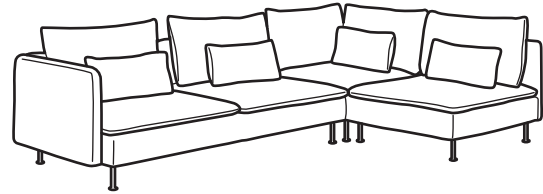

Read more in the
guarantee brochure.

Sofa for everyone

It would be pretty strange if everyone wanted the same sofa, wouldn't it? That's exactly why SÖDERHAMN sofa series is based on durable and comfortable sections that you can combine any way you like. Are you looking for a big sofa or a small one? Do you want a cosy corner to curl up in? With SÖDERHAMN you're free to create the combination that suits you.

Combinations

SÖDERHAMN sofa series consists of sections that can be used freestanding or combined into a various different shapes or sizes. This flexibility makes it easy to tailor a sofa for your own needs, home and lifestyle.

Combinations

SÖDERHAMN 4-seat sofa with chaise longue.

Overall size: 291×99/151×83 cm

Total price incl. cover

Finnsta turquoise	392.843.47	RM4,919
Finnsta white	092.843.58	RM4,919
Samsta dark grey	592.843.70	RM4,399
Samsta orange	593.058.29	RM4,399
Viarp beige/brown	793.058.28	RM4,659

SÖDERHAMN corner sofa, 4-seat with open end.

Overall size: W291/192×D99×H83 cm

Total price incl. cover

Finnsta turquoise	092.843.82	RM5,319
Finnsta white	192.843.91	RM5,319
Samsta dark grey	092.843.96	RM4,799
Samsta orange	493.058.44	RM4,799
Viarp beige/brown	693.058.43	RM5,059