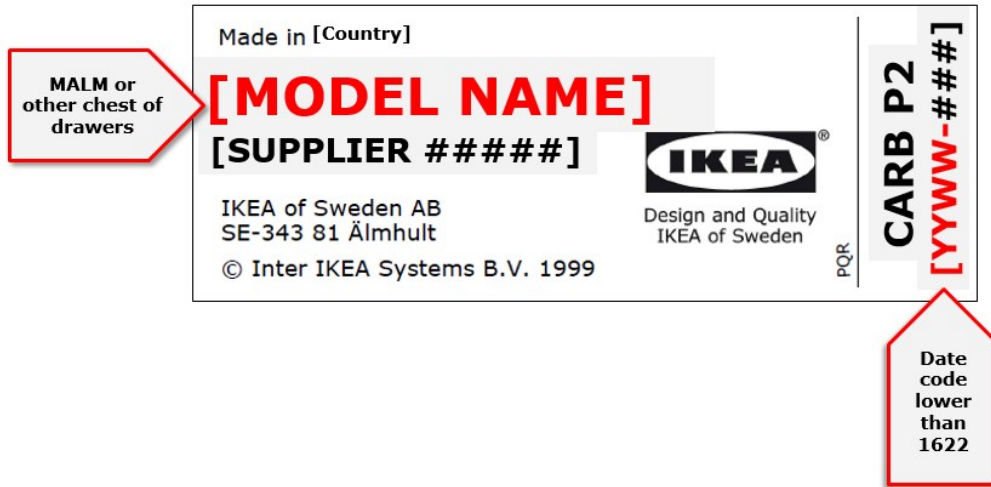

IKEA Chests of Drawers/Dressers

IKEA chests and dressers subject to the June 28, 2016 recall were manufactured and sold through June 2016. To determine whether your unit is subject to the recall, check the product label on the inside of the top or side frame of the unit for a date code lower than “1622”:

Product Label:

Chest and dresser models subject to the recall include, among others, the following models:

FAMILY NAME	MODEL
ALESUND	4-drawers
ALVESTA	5-drawers
ANEBODA	3-drawers, 5-drawers
ANGUS	chest of drawers
ÅNES	4-drawers
ARUP	4-drawers, 6-drawers
ASKEDAL	4-drawers, 6-drawers
ASKVOLL	5-drawers
ASPELUND	2-drawers, 3-drawers, 4-drawers
BALSTAR	6-drawers, 10-drawers
BANKERYD	3-drawers, 5-drawers
BERGSMO	8-drawers
BIALITT	3-drawers, 6-drawers
BIRKELAND	3-drawers, 6-drawers
BJÖRKVALLA	5-drawers, 6-drawers
BJÖRN	4-drawers, 6-drawers, 8-drawers
BLIMP	chest of drawers
BOJ	chest of drawers