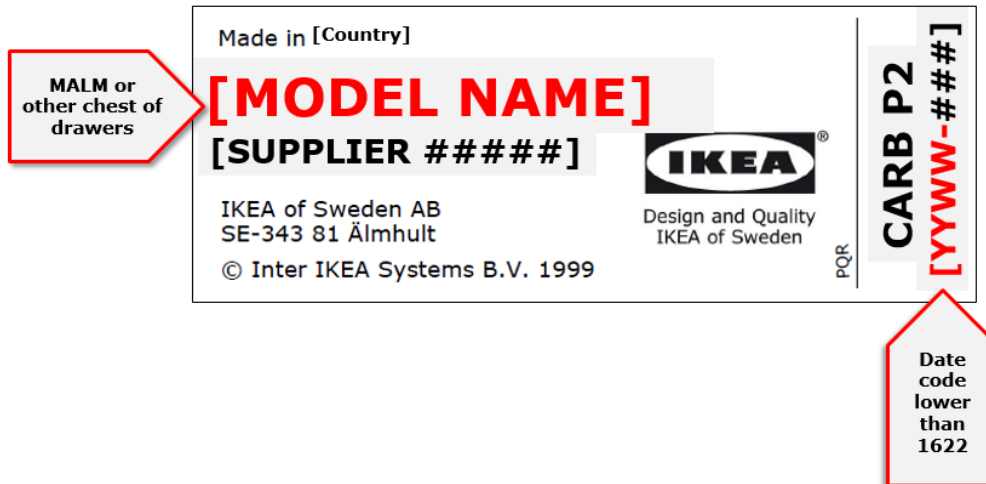

IKEA Chests of Drawers/Dressers

IKEA chests and dressers in the chart below, in addition to the MALM 3-, 4-, 5- and 6-drawer units, that were manufactured before June 2016 are subject to recall. To determine whether your unit was manufactured before June 2016, check the product label on the inside of the top or side frame of the unit for a date code lower than “1622”:

Product Label:

FAMILY NAME	MODEL
ALESUND	4-drawers
ALVESTA	5-drawers
ANEBODA	3-drawers, 5-drawers
ANGUS	chest of drawers
ÅNES	4-drawers
ARUP	4-drawers, 6-drawers
ASKEDAL	4-drawers, 6-drawers
ASKVOLL	5-drawers
ASPELUND	2-drawers, 3-drawers, 4-drawers
BALSTAR	6-drawers, 10-drawers
BANKERYD	3-drawers, 5-drawers
BERGSMO	8-drawers
BIALITT	3-drawers, 6-drawers
BIRKELAND	3-drawers, 6-drawers
BJÖRKVALLA	5-drawers, 6-drawers
BJÖRN	4-drawers, 6-drawers, 8-drawers
BLIMP	chest of drawers
BOJ	chest of drawers
BOKSTA	6-drawers