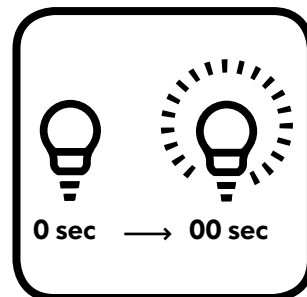

# What do the symbols mean?

Length and diameter of the bulb.

The number of times you can switch the bulb on/off.

The bulb needs special waste handling as it contains mercury.

Dimmable.

Not dimmable

The bulb takes this time to go from no light to 60% of its full strength.

Shows light colour temperature.

Bulb lifetime in hours.