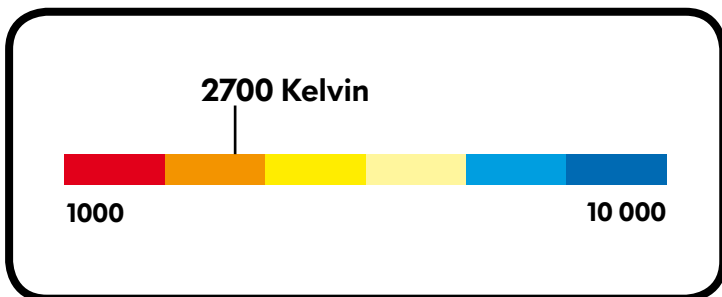

# What do the symbols mean?

Length and diameter of the bulb.

The number of times you can switch the bulb on/off.

The bulb needs special waste handling as it contains mercury.

Dimmable.

Not dimmable

The bulb takes this time to go from no light to 60% of its full strength.

Shows light colour temperature.

Bulb lifetime in hours.