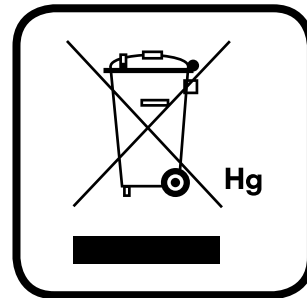

# What do the symbols mean?

Length and diameter of the bulb.

The number of times you can switch the bulb on/off.

The bulb needs special waste handling as it contains mercury.

Dimmable.

Not dimmable

The bulb takes this time to go from no light to 60% of its full strength.