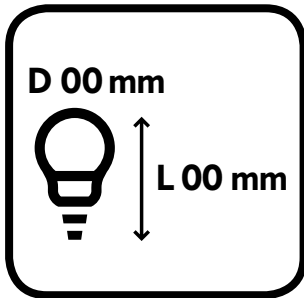

# What do the symbols mean?

Length and diameter of the bulb.

The number of times you can switch the bulb on/off.

The bulb needs special waste handling as it contains mercury.

Dimmable.

Not dimmable

The bulb takes this time to go from no light to 60% of its full strength.

Shows light colour temperature.

Bulb lifetime in hours.