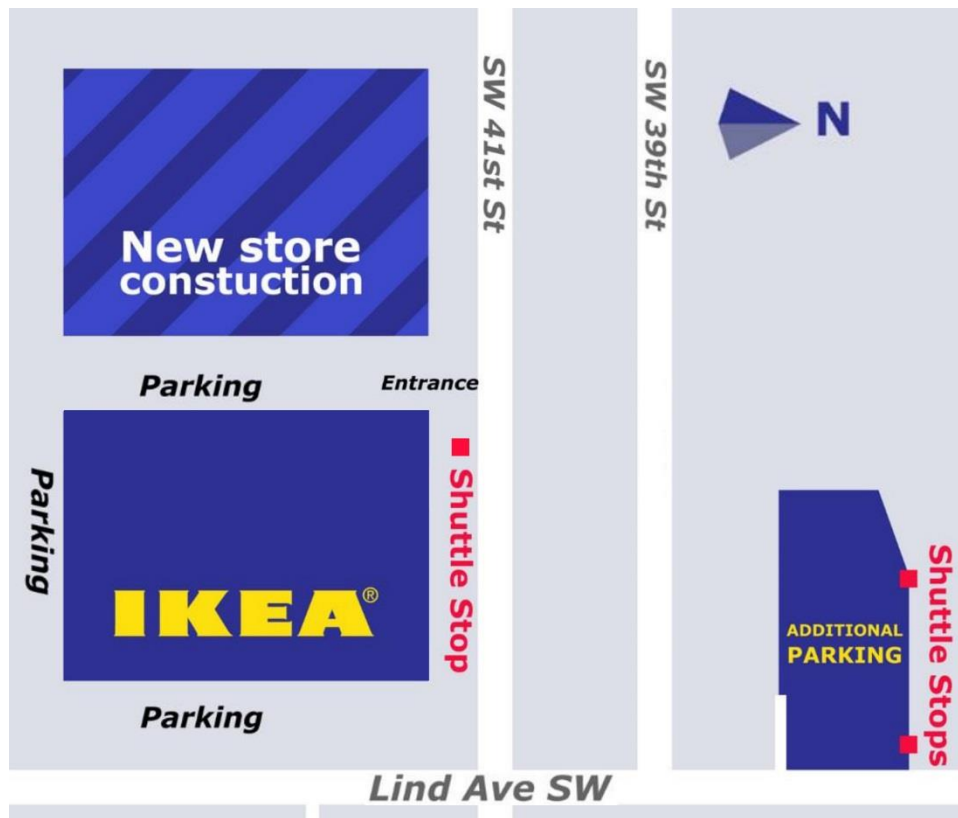

A new, more spacious IKEA Seattle!

We're building a new, updated store next door that will offer an enhanced IKEA shopping experience! Until the new store opens in Spring 2017, you can continue shopping here. Check back for updates of the progress and possible changes throughout construction.

Latest News

- Parking is available at the store
- Transportation specialists direct traffic on weekends
- Additional nearby parking is available on weekends and holidays with free shuttle service and a furniture valet.