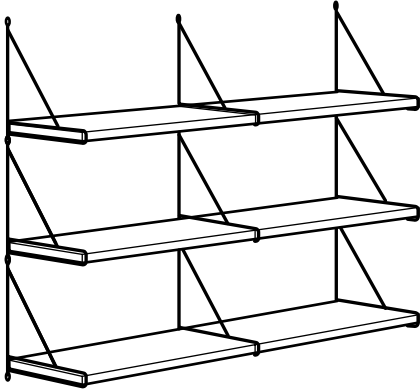

BURHULT/EKBY STÖDIS Wall shelf combination

Total size: W23¼×D7⅞×H17¾".

This combination \$7.98

White/white	692.911.86
-------------	------------

Articles for this combination

BURHULT Shelf W23¼×D7⅞". White	2 pcs
EKBY STÖDIS Bracket D7×H7". White, black or red	4 pcs

COMBINATIONS

BERGSHULT/PERSHULT Wall shelf combination

Total size: W47¼×D11¾×H35½".

This combination \$80.97

White/white	592.911.58
White/chrome-plated	692.911.67
Brown-black/white	692.911.53
Brown-black/ chrome-plated	792.911.62
Dark gray/white	992.911.56
Dark gray/ chrome-plated	092.911.65