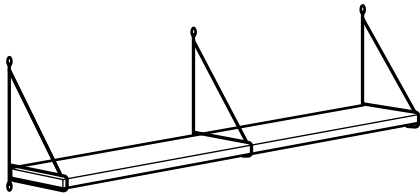

BERGSHULT Shelf W31½×D7⅞". White, black-brown or dark gray	1 pc
GRANHULT Bracket 2pk. D7¼×H4¾". Nickel plated	1 pc

BERGSHULT/EKBY VALTER Wall shelf

Total size: W31½×D8⅝".

This combination \$19.99

White/birch	092.906.94
White/black	392.906.97
Brown-black/birch	192.906.84
Brown-black/black	492.906.87
Dark gray/birch	892.906.90
Dark gray/black	492.906.92

Articles for this combination

BERGSHULT Shelf W31½×D7⅞". White, black-brown or dark gray	1 pc
EKBY VALTER Bracket D7⅞×H9". Birch or black	2 pcs

BERGSHULT/EKBY HÅLL Wall shelf

Total size: W31½×D11¼".

This combination \$21.99

White/black	492.907.91
Brown-black/black	492.907.86
Dark gray/black	892.907.89

Articles for this combination

BERGSHULT Shelf W31½×D11¼". White, black-brown or dark gray	1 pc
EKBY HÅLL Bracket D7⅞×H9½". Black	2 pcs

COMBINATIONS

BERGSHULT/PERSHULT Wall shelf

Total size: W120×D20×H30 cm.

This combination \$21.99

White/white	392.907.01
White/chrome-plated	792.907.04
Brown-black/white	292.907.11
Brown-black/ chrome-plated	892.907.08
Dark gray/white	192.907.16
Dark gray/ chrome-plated	692.907.14