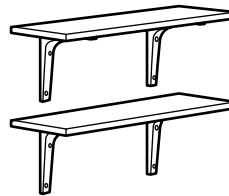

This combination \$33.98

White/nickel-plated	292.909.33
Brown-black/nickel-plated	292.909.28
Dark gray/nickel-plated	692.909.31

Articles for this combination

BERGSHULT Shelf W31½×D7⅞". White, black-brown or dark gray	2 pcs
GRANHULT Bracket D7¾×H4¾". Nickel-plated	2 pcs
GRANHULT Connecting bracket D7⅞×H4¾". Nickel-plated	1 pc

EKBY ALEX/EKBY VALTER Wall shelf with drawers

Total size: W46⅞×D12¼×H16⅞".

This combination \$69.49

White/birch	892.946.69
White/black	692.946.70

Articles for this combination

EKBY ALEX Shelf with drawers W46⅞×D11⅞×4½". White	1 pc
EKBY VALTER Bracket D11×H12¼". Birch or black	3 pcs

BURHULT/EKBY STÖDIS Wall shelf combination

Total size: W23¼×D7⅞×H17¾".

This combination \$7.98

White/white	692.911.86
-------------	------------

Articles for this combination

BURHULT Shelf W23¼×D7⅞". White	2 pcs
EKBY STÖDIS Bracket D7×H7". White, black or red	4 pcs