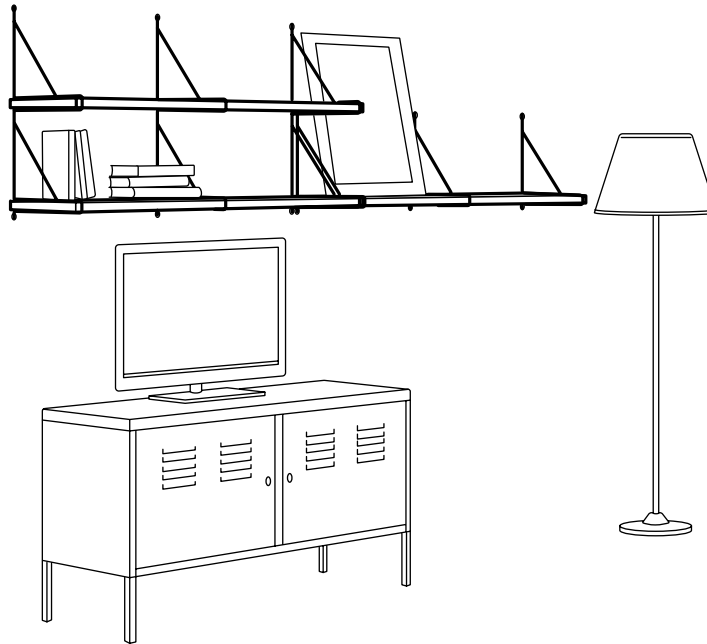

GOOD TO KNOW

The shelves hold 22 lbs when supported by two brackets and 44 lbs when supported by three. We recommend that you use three brackets with the 47¼" long shelf when possible. This is to prevent the risk of the shelf slanting. Spread the weight evenly on the shelf.