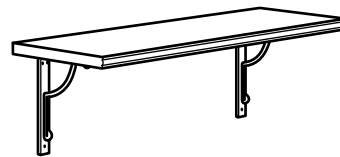

BERGSHULT/GRANHULT Wall shelf

Total size: W31½×D7⅞".

This combination \$18.99

White/nickel plated	392.908.24
Brown-black/nickel plated	392.908.19
Dark gray/nickel plated	792.908.22

Articles for this combination

BERGSHULT Shelf W31½×D7⅞". White, black-brown or dark gray	1 pc
GRANHULT Bracket 2pk. D7¼×H4¾". Nickel plated	1 pc

BERGSHULT/EKBY VALTER Wall shelf

Total size: W31½×D8⅝".

This combination \$19.99

White/birch	092.906.94
White/black	392.906.97
Brown-black/birch	192.906.84
Brown-black/black	492.906.87
Dark gray/birch	892.906.90
Dark gray/black	492.906.92

Articles for this combination

BERGSHULT Shelf W31½×D7⅞". White, black-brown or dark gray	1 pc
EKBY VALTER Bracket D7⅞×H9". Birch or black	2 pcs

BERGSHULT/EKBY HÅLL Wall shelf

Total size: W31½×D11¼".

This combination \$21.99