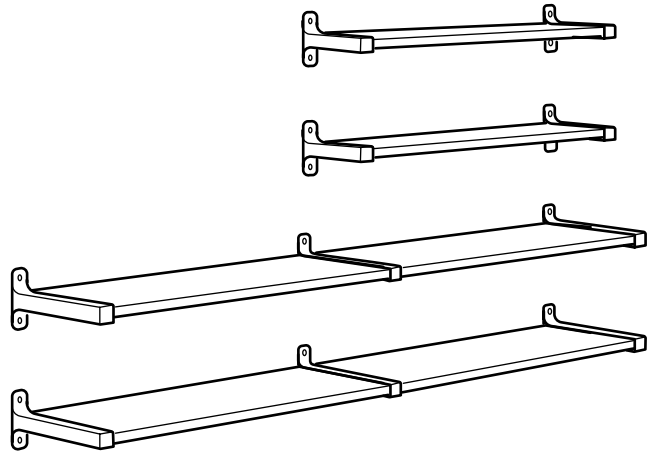

BERGSHULT/GRANHULT Wall shelf combination

Total size: W63×D11¾×H43¾".

This combination $123.94

White/nickel-plated	492.910.69
Brown-black/nickel-plated	092.910.66
Dark gray/nickel-plated	192.910.75

Articles for this combination

BERGSHULT Shelf W31½×D11¾". White, black-brown or dark gray	4 pcs
BERGSHULT Shelf W31½×D7¾". White, black-brown or dark gray	2 pcs
GRANHULT Bracket 2pk. D11¾×H4¾". Nickel-plated	2 pcs
GRANHULT Bracket 2pk. D7¾×H4¾". Nickel-plated	2 pcs
GRANHULT Connecting bracket D11¾×H4¾". Nickel-plated	2 pcs