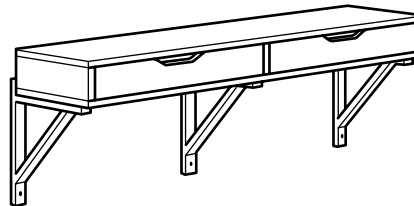

Articles for this combination

BERGSHULT Shelf W47¼×D7⅞". White, black-brown or dark gray	1 pc
PERSHULT Bracket D7¾×H11¾". White or chrome-plated	3 pcs

BERGSHULT/GRANHULT Wall shelf

Total size: W160×D20×H12 cm.

This combination \$33.98

White/nickel-plated	292.909.33
Brown-black/nickel-plated	292.909.28
Dark gray/nickel-plated	692.909.31

Articles for this combination

BERGSHULT Shelf W31½×D7⅞". White, black-brown or dark gray	2 pcs
GRANHULT Bracket D7¾×H4¾". Nickel-plated	2 pcs
GRANHULT Connecting bracket D7⅞×H4¾". Nickel-plated	1 pc