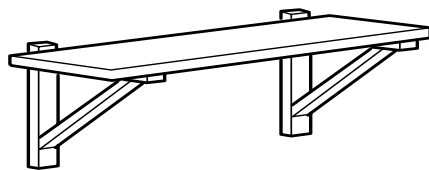

BERGSHULT/GRANHULT Wall shelf

Total size: W31½×D7⅞".

This combination \$18.99

White/nickel plated	392.908.24
Brown-black/nickel plated	392.908.19
Dark gray/nickel plated	792.908.22

Articles for this combination

BERGSHULT Shelf W31½×D7⅞". White, black-brown or dark gray	1 pc
GRANHULT Bracket 2pk. D7¼×H4¾". Nickel plated	1 pc

BERGSHULT/EKBY VALTER Wall shelf

Total size: W31½×D8⅝".

This combination \$19.99

White/birch	092.906.94
White/black	392.906.97
Brown-black/birch	192.906.84
Brown-black/black	492.906.87
Dark gray/birch	892.906.90
Dark gray/black	492.906.92