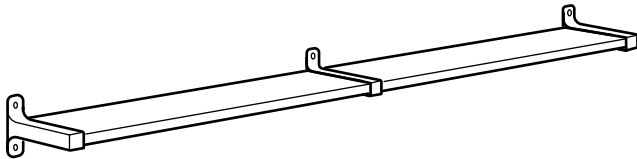

COMBINATIONS

BERGSHULT/PERSHULT Wall shelf

Total size: W120×D20×H30 cm.

This combination \$21.99

White/white	392.907.01
White/chrome-plated	792.907.04
Brown-black/white	292.907.11
Brown-black/ chrome-plated	892.907.08
Dark gray/white	192.907.16
Dark gray/ chrome-plated	692.907.14

Articles for this combination

BERGSHULT Shelf W47¼×D7⅞". White, black-brown or dark gray	1 pc
PERSHULT Bracket D7¾×H11¾". White or chrome-plated	3 pcs

BERGSHULT/GRANHULT Wall shelf

Total size: W160×D20×H12 cm.