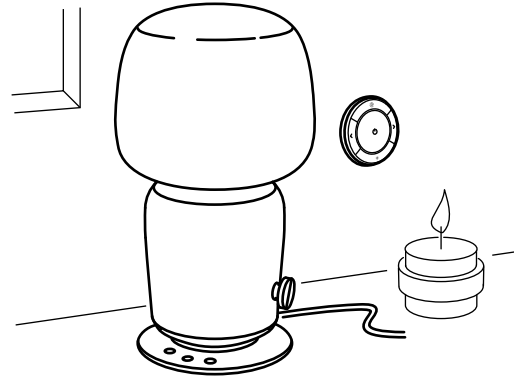

Dimmable light with different color temperatures. To change the intensity and color temperature of the light in the SYMFONISK table lamp with WiFi speaker, add a TRÅDFRI bulb and remote control to your purchase.

This combination $204.98

SYMFONISK Table lamp with WiFi speaker, black	603.575.96	1 pc	$179
or			
SYMFONISK Table lamp with WiFi speaker, white	604.351.65	1 pc	$179
Complete with			
TRÅDFRI LED bulb E12 600 lumen wireless dimmable/white spectrum opal	404.085.92	1 pc	$9.99
TRÅDFRI Remote control	004.431.30	1 pc	$15.99