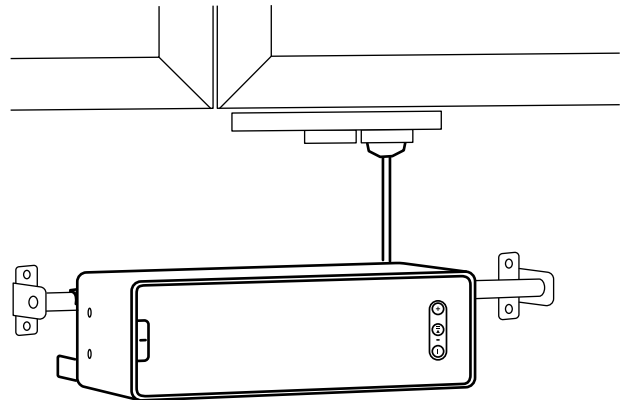

Hang your speaker on a kitchen rail. Hang the SYMFONISK WiFi bookshelf speaker on a KUNGSFORS kitchen rail, saving precious space on your countertop. The SYMFONISK speaker hooks have a soft damping material so it reduces rattling when hung on a rail.

This combination $114.98

SYMFONISK WiFi bookshelf speaker, black	003.575.61	1 pc	$99
or			
SYMFONISK WiFi bookshelf speaker, white	804.352.11	1 pc	$99
Complete with			
SYMFONISK Speaker hook, black	504.443.25	1 pc	$9.99
KUNGSFORS Rail, L22", Stainless steel	403.349.16	1 pc	$5.99