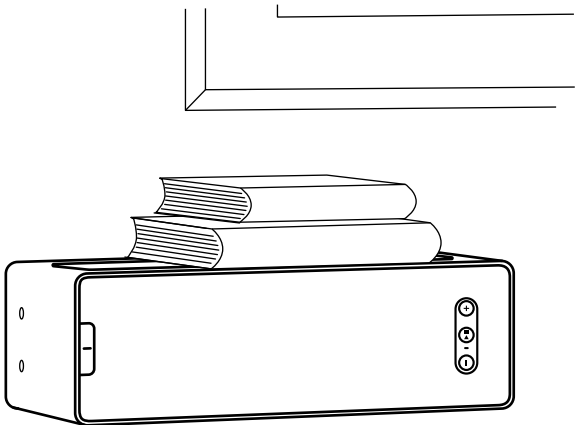

Speaker as a shelf. Use the SYMFONISK WiFi bookshelf speaker as a shelf or, for example, a nightstand by mounting it on the wall with the SYMFONISK speaker bracket. The bracket includes a handy silicone mat to reduce vibrations and help keep your things in place on the speaker/shelf while playing music. Max load 6.5 lbs depending on type of wall and fastening.

This combination $119

SYMFONISK WiFi bookshelf speaker, black	003.575.61	1 pc	$99
SYMFONISK Speaker wall bracket, black	104.381.71	1 pc	$20
or			
SYMFONISK WiFi bookshelf speaker, white	804.352.11	1 pc	$99
SYMFONISK Speaker wall bracket, white	104.609.30	1 pc	$20