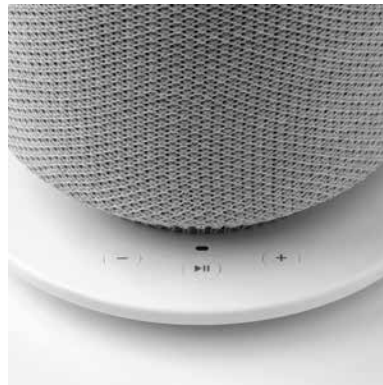

SYMFONISK

WiFi speaker

Stream via WiFi. SYMFONISK is part of the Sonos wireless sound system that fills as many rooms as you want with great sound

Speakers to create atmosphere at home, in every room.

The SYMFONISK speakers are a collaboration between IKEA and Sonos, so it easily integrates with other products from Sonos. You can stream music, podcasts and radio via WiFi without interruptions from phone calls or notifications. The music keeps playing even when your phone or tablet is not nearby. Control each speaker individually to play music in one room and an audiobook in another, or group them and play the same sound throughout your home.

SONOS

COMBINATIONS

On/off light. If you would simply like to turn the light on and off with the knob on the side of the SYMFONISK table lamp with WiFi speaker, choose a LEDARE bulb.

This combination \$183.99

Speaker as a shelf. Use the SYMFONISK WiFi bookshelf speaker as a shelf or, for example, a nightstand by mounting it on the wall with the SYMFONISK speaker bracket. The bracket includes a handy silicone mat to reduce vibrations and help keep your things in place on the speaker/shelf while playing music. Max load 6.5 lbs depending on type of wall and fastening.

Black	104.381.71	\$20
White	104.609.30	\$20

SYMFONISK WiFi bookshelf speaker. Place the speaker horizontally or vertically, or mount it on the wall to use as a practical shelf. Also helps you to use your space optimally, while providing a rich sound that fills the entire room.