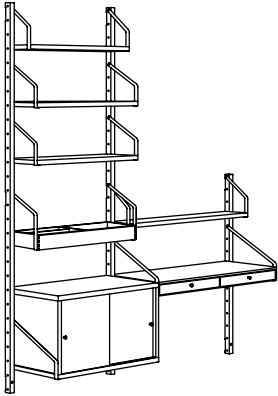

COMBINATIONS

WORKSPACE SOLUTIONS

SVALNÄS Storage combination with desk

Bamboo/white

Overall size: 59×13¾×69¼".

This combination: $276

691.844.50

SVALNÄS Shelf, 24×5½"	803.228.60	1 pc
SVALNÄS Shelf, 24×9⅞"	003.228.59	2 pcs
SVALNÄS Shelf, 31⅞×5⅞"	403.228.62	1 pc
SVALNÄS Storage box, 24×9⅞"	303.228.91	1 pc
SVALNÄS Cabinet with two doors, 24×13¾"	003.228.97	1 pc
SVALNÄS Desk shelf with two drawers, 31⅞×13¾"	403.228.76	1 pc
SVALNÄS Wall upright, 36⅞"	703.228.51	1 pc
SVALNÄS Wall upright, 69¼"	103.228.49	2 pcs