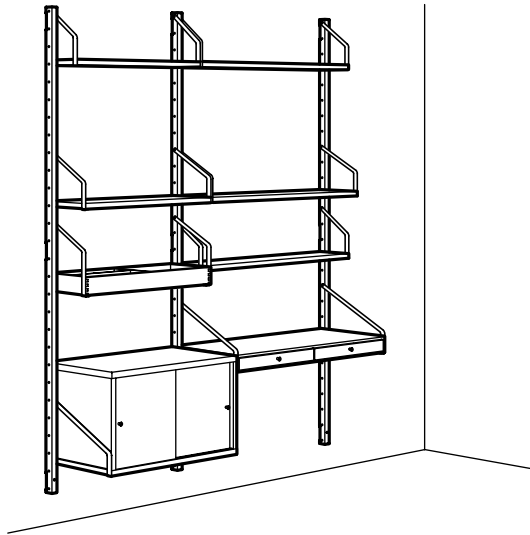

HOW TO CHOOSE SVALNÄS

The SVALNÄS system is designed to be adaptable and flexible. You can select and arrange the SVALNÄS parts in a way that suits your particular space, lifestyle and taste. We have a wide range of pre-designed SVALNÄS combinations to choose from in the store and on IKEA-USA.com. If you do not find a combination you like you can always customize one.

COMBINATIONS

SVALNÄS Wall-mounted storage combination

Bamboo/white

Overall size: 26×13¾×36⅝".

This combination $111

391.844.56

SVALNÄS Shelf with storage, 24×9⅞"	303.228.91	1 pc
SVALNÄS Cabinet with two doors, 24×13¾"	003.228.97	1 pc
SVALNÄS Wall upright, 36⅝"	703.228.51	2 pcs