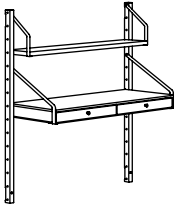

COMBINATIONS

SVALNÄS Storage combination with desk

Bamboo/white

Overall size: 33 $\frac{7}{8}$ ×13 $\frac{3}{4}$ ×36 $\frac{5}{8}$ ".

This combination: $101

191.844.43

SVALNÄS Shelf, 31$\frac{7}{8}$×5$\frac{7}{8}$"	403.228.62	1 pc
SVALNÄS Desk shelf with two drawers, 31$\frac{7}{8}$×13$\frac{3}{4}$"	403.228.76	1 pc
SVALNÄS Wall upright, 36$\frac{5}{8}$"	703.228.51	2 pcs