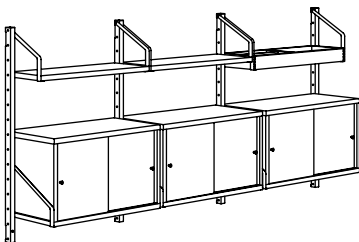

# COMBINATIONS

**SVALNÄS Storage combination** Bamboo/white

Overall size: 76×13¾×69¼".

**This combination: \$498**

991.844.39

SVALNÄS Shelf, 24×5½"	803.228.60	6 pcs
SVALNÄS Shelf, 24×9½"	003.228.59	6 pcs
SVALNÄS Cabinet with two doors, 24×13¾"	003.228.97	3 pcs
SVALNÄS Wall upright, 69¼"	103.228.49	4 pcs

**SVALNÄS Storage combination** Bamboo/white

Overall size: 117×13¾×69¼".

**This combination: \$639**

591.844.41

SVALNÄS Shelf, 24×5½"	803.228.60	4 pcs
SVALNÄS Shelf, 24×9½"	003.228.59	4 pcs
SVALNÄS Shelf, 31½×5½"	403.228.62	4 pcs
SVALNÄS Shelf, 31½×9½"	603.228.61	8 pcs
SVALNÄS Cabinet with two doors, 24×13¾"	003.228.97	2 pcs
SVALNÄS Wall upright, 69¼"	103.228.49	5 pcs