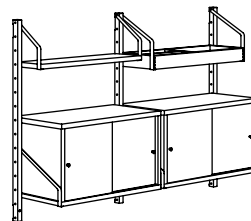

### SVALNÄS Wall-mounted storage combination

Bamboo/white

Overall size: 26×13¾×36⅝".

**This combination \$111**

391.844.56

SVALNÄS Shelf with storage, 24×9⅞"	303.228.91	1 pc
SVALNÄS Cabinet with two doors, 24×13¾"	003.228.97	1 pc
SVALNÄS Wall upright, 36⅝"	703.228.51	2 pcs

### SVALNÄS Wall-mounted storage combination

Bamboo/white

Overall size: 51¼×13¾×36⅝".

**This combination: \$207**

491.844.65

SVALNÄS Shelf, 24×5⅞"	803.228.60	1 pc
SVALNÄS Shelf with storage, 24×9⅞"	303.228.91	1 pc
SVALNÄS Cabinet with two doors, 24×13¾"	003.228.97	2 pcs
SVALNÄS Wall upright, 36⅝"	703.228.51	3 pcs