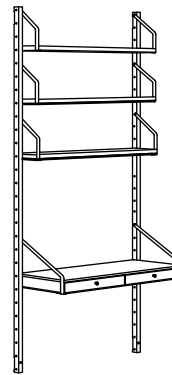

## SVALNÄS Storage combination with desk

Bamboo/white

Overall size: 33 $\frac{7}{8}$ ×13 $\frac{3}{4}$ ×69 $\frac{1}{4}$ ".

**This combination: \$159**

091.844.48

SVALNÄS Shelf, 31 $\frac{7}{8}$ ×5 $\frac{7}{8}$ "	403.228.62	2 pcs
SVALNÄS Shelf, 31 $\frac{7}{8}$ ×9 $\frac{7}{8}$ "	603.228.61	1 pc
SVALNÄS Desk shelf with two drawers, 31 $\frac{7}{8}$ ×13 $\frac{3}{4}$ "	403.228.76	1 pc
SVALNÄS Wall upright, 69 $\frac{1}{4}$ "	103.228.49	2 pcs

## SVALNÄS Storage combination with desk

Bamboo/white

Overall size: 59×13 $\frac{3}{4}$ ×36 $\frac{5}{8}$ ".

**This combination: \$197**

491.844.46

SVALNÄS Shelf, 24×5 $\frac{7}{8}$ "	803.228.60	1 pc
SVALNÄS Shelf, 31 $\frac{7}{8}$ ×5 $\frac{7}{8}$ "	403.228.62	1 pc
SVALNÄS Cabinet with two doors, 24×13 $\frac{3}{4}$ "	003.228.97	1 pc
SVALNÄS Desk shelf with two drawers, 31 $\frac{7}{8}$ ×13 $\frac{3}{4}$ "	403.228.76	1 pc
SVALNÄS Wall upright, 36 $\frac{5}{8}$ "	703.228.51	3 pcs

## SVALNÄS Storage combination with desk

Bamboo/white

Overall size: 33 $\frac{7}{8}$ ×13 $\frac{3}{4}$ ×69 $\frac{1}{4}$ ".

**This combination: \$167**

292.217.65

SVALNÄS Shelf, 31 $\frac{7}{8}$ ×9 $\frac{7}{8}$ "	603.228.61	3 pcs
SVALNÄS Desk shelf with two drawers, 31 $\frac{7}{8}$ ×13 $\frac{3}{4}$ "	403.228.76	1 pc
SVALNÄS Wall upright, 69 $\frac{1}{4}$ "	103.228.49	2 pcs