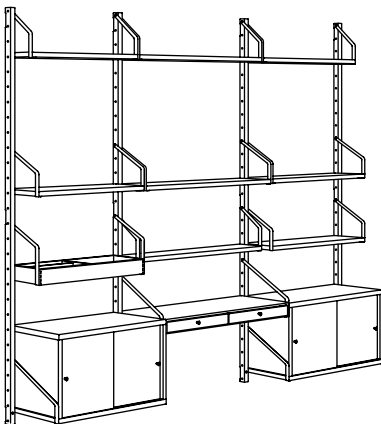

### SVALNÄS Storage combination with desk

Bamboo/white

Overall size: 59×13¾×69¼".

**This combination: \$276**

691.844.50

SVALNÄS Shelf, 24×5½"	803.228.60	1 pc
SVALNÄS Shelf, 24×9⅞"	003.228.59	2 pcs
SVALNÄS Shelf, 31⅞×5⅞"	403.228.62	1 pc
SVALNÄS Storage box, 24×9⅞"	303.228.91	1 pc
SVALNÄS Cabinet with two doors, 24×13¾"	003.228.97	1 pc
SVALNÄS Desk shelf with two drawers, 31⅞×13¾"	403.228.76	1 pc
SVALNÄS Wall upright, 36⅞"	703.228.51	1 pc
SVALNÄS Wall upright, 69¼"	103.228.49	2 pcs

### SVALNÄS Storage combination with desk

Bamboo/white

Overall size: 59×13¾×69¼".

**This combination: \$307**

291.844.52

SVALNÄS Shelf, 24×5½"	803.228.60	1 pc
SVALNÄS Shelf, 24×9⅞"	003.228.59	1 pc
SVALNÄS Shelf, 31⅞×5⅞"	403.228.62	2 pcs
SVALNÄS Shelf, 31⅞×9⅞"	603.228.61	1 pc
SVALNÄS Storage box, 24×9⅞"	303.228.91	1 pc
SVALNÄS Cabinet with two doors, 24×13¾"	003.228.97	1 pc
SVALNÄS Desk shelf with two drawers, 31⅞×13¾"	403.228.76	1 pc
SVALNÄS Wall upright, 69¼"	103.228.49	3 pcs

### SVALNÄS Storage combination with desk

Bamboo/white

Overall size: 83⅞×13¾×69¼".

**This combination: \$450**

091.844.53

SVALNÄS Shelf, 24×5½"	803.228.60	2 pcs
SVALNÄS Shelf, 24×9⅞"	003.228.59	3 pcs
SVALNÄS Shelf, 31⅞×5⅞"	403.228.62	2 pcs
SVALNÄS Shelf, 31⅞×9⅞"	603.228.61	1 pc
SVALNÄS Storage box, 24×9⅞"	303.228.91	1 pc
SVALNÄS Cabinet with two doors, 24×13¾"	003.228.97	2 pcs
SVALNÄS Desk shelf with two drawers, 31⅞×13¾"	403.228.76	1 pc
SVALNÄS Wall upright, 69¼"	103.228.49	4 pcs