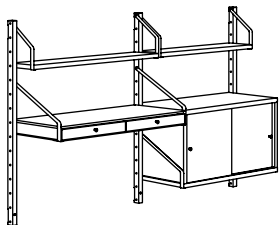

## SVALNÄS Storage combination with desk

Bamboo/white

Overall size: 33 $\frac{7}{8}$ ×13 $\frac{3}{4}$ ×36 $\frac{5}{8}$ ".

**This combination: \$101**

191.844.43

SVALNÄS Shelf, 31 $\frac{7}{8}$ ×5 $\frac{7}{8}$ "	403.228.62	1 pc
SVALNÄS Desk shelf with two drawers, 31 $\frac{7}{8}$ ×13 $\frac{3}{4}$ "	403.228.76	1 pc
SVALNÄS Wall upright, 36 $\frac{5}{8}$ "	703.228.51	2 pcs

## SVALNÄS Storage combination with desk

Bamboo/white

Overall size: 33 $\frac{7}{8}$ ×13 $\frac{3}{4}$ ×69 $\frac{1}{4}$ ".

**This combination: \$159**

091.844.48

SVALNÄS Shelf, 31 $\frac{7}{8}$ ×5 $\frac{7}{8}$ "	403.228.62	2 pcs
SVALNÄS Shelf, 31 $\frac{7}{8}$ ×9 $\frac{7}{8}$ "	603.228.61	1 pc
SVALNÄS Desk shelf with two drawers, 31 $\frac{7}{8}$ ×13 $\frac{3}{4}$ "	403.228.76	1 pc
SVALNÄS Wall upright, 69 $\frac{1}{4}$ "	103.228.49	2 pcs

## SVALNÄS Storage combination with desk

Bamboo/white

Overall size: 59×13 $\frac{3}{4}$ ×36 $\frac{5}{8}$ ".

**This combination: \$197**

491.844.46

SVALNÄS Shelf, 24×5 $\frac{7}{8}$ "	803.228.60	1 pc
SVALNÄS Shelf, 31 $\frac{7}{8}$ ×5 $\frac{7}{8}$ "	403.228.62	1 pc
SVALNÄS Cabinet with two doors, 24×13 $\frac{3}{4}$ "	003.228.97	1 pc
SVALNÄS Desk shelf with two drawers, 31 $\frac{7}{8}$ ×13 $\frac{3}{4}$ "	403.228.76	1 pc
SVALNÄS Wall upright, 36 $\frac{5}{8}$ "	703.228.51	3 pcs