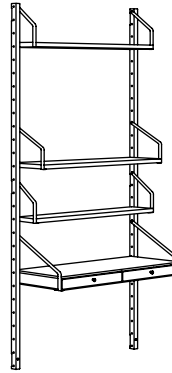

## SVALNÄS Storage combination with desk

Bamboo/white

Overall size: 33 $\frac{7}{8}$ ×13 $\frac{3}{4}$ ×36 $\frac{5}{8}$ ".

**This combination: \$101**

191.844.43

SVALNÄS Shelf, 31 $\frac{7}{8}$ ×5 $\frac{7}{8}$ "	403.228.62	1 pc
SVALNÄS Desk shelf with two drawers, 31 $\frac{7}{8}$ ×13 $\frac{3}{4}$ "	403.228.76	1 pc
SVALNÄS Wall upright, 36 $\frac{5}{8}$ "	703.228.51	2 pcs

## SVALNÄS Storage combination with desk

Bamboo/white

Overall size: 33 $\frac{7}{8}$ ×13 $\frac{3}{4}$ ×69 $\frac{1}{4}$ ".

**This combination: \$159**

091.844.48

SVALNÄS Shelf, 31 $\frac{7}{8}$ ×5 $\frac{7}{8}$ "	403.228.62	2 pcs
SVALNÄS Shelf, 31 $\frac{7}{8}$ ×9 $\frac{7}{8}$ "	603.228.61	1 pc
SVALNÄS Desk shelf with two drawers, 31 $\frac{7}{8}$ ×13 $\frac{3}{4}$ "	403.228.76	1 pc
SVALNÄS Wall upright, 69 $\frac{1}{4}$ "	103.228.49	2 pcs