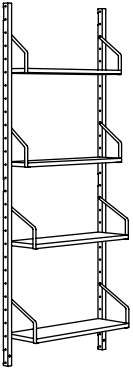

COMBINATIONS

SVALNÄS Storage combination Bamboo/white

Overall size: 26×9⁷/₈×69¹/₄".

This combination: $106

791.844.35

SVALNÄS Shelf, 24×5⁷/₈"	803.228.60	2 pcs
SVALNÄS Shelf, 24×9⁷/₈"	003.228.59	2 pcs
SVALNÄS Wall upright, 69¹/₄"	103.228.49	2 pcs