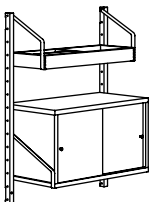

### SVALNÄS Wall-mounted storage combination

Bamboo/white

Overall size: 26×13¾×36⅝".

**This combination \$111**

391.844.56

SVALNÄS Shelf with storage, 24×9⅞"	303.228.91	1 pc
SVALNÄS Cabinet with two doors, 24×13¾"	003.228.97	1 pc
SVALNÄS Wall upright, 36⅝"	703.228.51	2 pcs