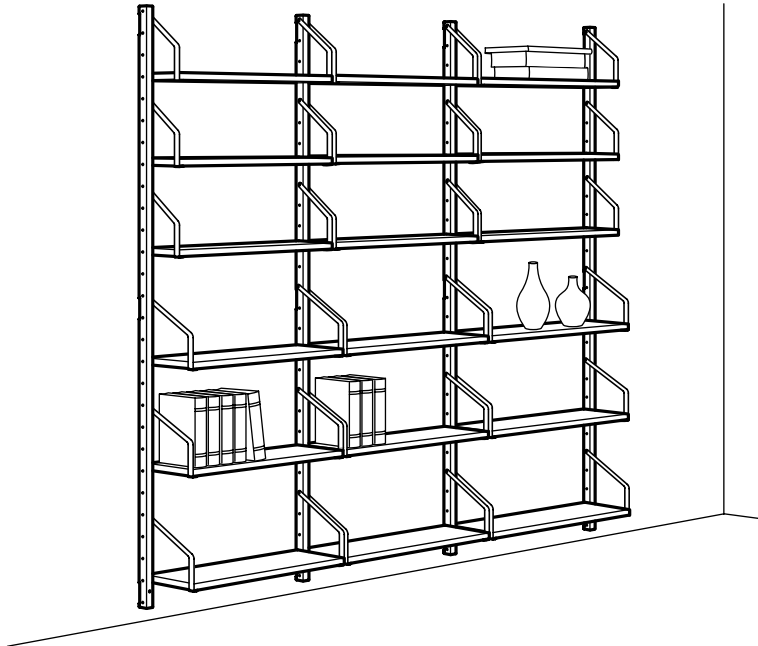

## Wall-mounted storage system

### Build your own storage

The idea with SVALNÄS wall-mounted storage system is that it can look like almost anything. It all depends on what you use it for. Clothing and shoes in the hallway. The TV in the living room. A workstation with a charging pad for smartphones, shelves for binders – and maybe a mix of hidden and open storage. No problem. You can easily build your own custom combination, to best suit your needs. As a bonus, SVALNÄS is made from durable and renewable bamboo!