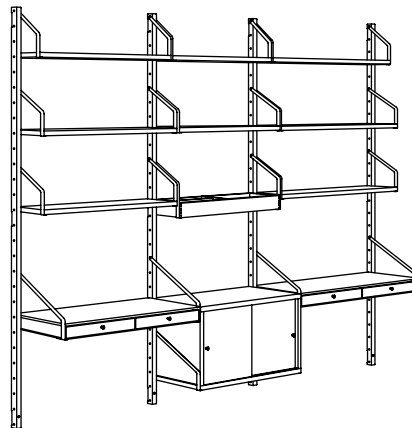

### SVALNÄS Storage combination with desk

Bamboo/white

Overall size: 59×13¾×69¼".

**This combination: \$307**

291.844.52

SVALNÄS Shelf, 24×5½"	803.228.60	1 pc
SVALNÄS Shelf, 24×9⅞"	003.228.59	1 pc
SVALNÄS Shelf, 31⅞×5⅞"	403.228.62	2 pcs
SVALNÄS Shelf, 31⅞×9⅞"	603.228.61	1 pc
SVALNÄS Storage box, 24×9⅞"	303.228.91	1 pc
SVALNÄS Cabinet with two doors, 24×13¾"	003.228.97	1 pc
SVALNÄS Desk shelf with two drawers, 31⅞×13¾"	403.228.76	1 pc
SVALNÄS Wall upright, 69¼"	103.228.49	3 pcs

### SVALNÄS Storage combination with desk

Bamboo/white

Overall size: 83⅞×13¾×69¼".

**This combination: \$450**

091.844.53

SVALNÄS Shelf, 24×5½"	803.228.60	2 pcs
SVALNÄS Shelf, 24×9⅞"	003.228.59	3 pcs
SVALNÄS Shelf, 31⅞×5⅞"	403.228.62	2 pcs
SVALNÄS Shelf, 31⅞×9⅞"	603.228.61	1 pc
SVALNÄS Storage box, 24×9⅞"	303.228.91	1 pc
SVALNÄS Cabinet with two doors, 24×13¾"	003.228.97	2 pcs
SVALNÄS Desk shelf with two drawers, 31⅞×13¾"	403.228.76	1 pc
SVALNÄS Wall upright, 69¼"	103.228.49	4 pcs

### SVALNÄS Storage combination with desks

Bamboo/white

Overall size: 91¾×13¾×69¼".

**This combination: \$459**

191.844.62

SVALNÄS Shelf, 24×5½"	803.228.60	1 pc
SVALNÄS Shelf, 24×9⅞"	003.228.59	1 pc
SVALNÄS Shelf, 31⅞×5⅞"	403.228.62	2 pcs
SVALNÄS Shelf, 31⅞×9⅞"	603.228.61	4 pcs
SVALNÄS Storage box, 24×9⅞"	303.228.91	1 pc
SVALNÄS Cabinet with two doors, 24×13¾"	003.228.97	1 pc
SVALNÄS Desk shelf with two drawers, 31⅞×13¾"	403.228.76	2 pcs
SVALNÄS Wall upright, 69¼"	103.228.49	4 pcs