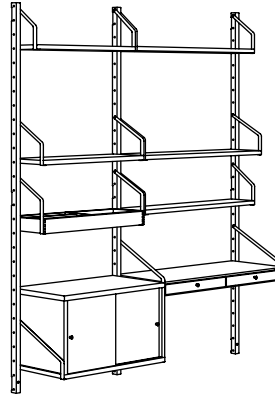

### SVALNÄS Storage combination with desk

Bamboo/white

Overall size: 59×13¾×69¼".

**This combination: \$276**

691.844.50

SVALNÄS Shelf, 24×5½"	803.228.60	1 pc
SVALNÄS Shelf, 24×9⅞"	003.228.59	2 pcs
SVALNÄS Shelf, 31⅞×5⅞"	403.228.62	1 pc
SVALNÄS Storage box, 24×9⅞"	303.228.91	1 pc
SVALNÄS Cabinet with two doors, 24×13¾"	003.228.97	1 pc
SVALNÄS Desk shelf with two drawers, 31⅞×13¾"	403.228.76	1 pc
SVALNÄS Wall upright, 36⅞"	703.228.51	1 pc
SVALNÄS Wall upright, 69¼"	103.228.49	2 pcs

### SVALNÄS Storage combination with desk

Bamboo/white

Overall size: 59×13¾×69¼".

**This combination: \$307**

291.844.52

SVALNÄS Shelf, 24×5½"	803.228.60	1 pc
SVALNÄS Shelf, 24×9⅞"	003.228.59	1 pc
SVALNÄS Shelf, 31⅞×5⅞"	403.228.62	2 pcs
SVALNÄS Shelf, 31⅞×9⅞"	603.228.61	1 pc
SVALNÄS Storage box, 24×9⅞"	303.228.91	1 pc
SVALNÄS Cabinet with two doors, 24×13¾"	003.228.97	1 pc
SVALNÄS Desk shelf with two drawers, 31⅞×13¾"	403.228.76	1 pc
SVALNÄS Wall upright, 69¼"	103.228.49	3 pcs