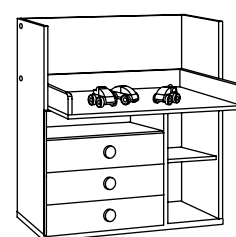

①

②

③

Size: 35¾×31½×40½".

with FRITIDS 992.531.59 **\$153**

With FÖLJA drawers

①

②