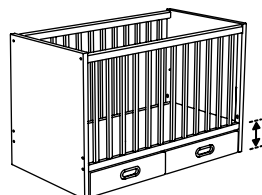

STUVA CRIB

All IKEA cribs use a standard US crib mattress (W27½×L52").

1. When the baby is very small the base can be placed at the higher position.

2. As soon as the baby starts to sit by themselves, place the base at the lower position.

3. When the child is big enough to climb into the bed, one crib side can be removed.

With FRITIDS drawers

①

②

③

Size: 29½×54¾×36¼" (for mattress size: 27½×52").

with FRITIDS 592.531.75 **$229**

With FÖLJA drawers

①

②

③

Size: 29½×54¾×36¼" (for mattress size: 27½×52").

with FÖLJA 692.300.46 **$227**

STUVA CRIB – COMPLEMENTARY PRODUCTS

KRUMMELUR Crib mattress This 3½" thick mattress has two different surfaces - one wavy side with medium-firm comfort and one smooth side which is firmer. The structure of the foam makes the mattress comfortable and well-ventilated, which provides good support and a pleasant sleeping environment for your baby. The cover is also easy to remove and can be machine washed.

27½×52" 803.485.20 **$60**

JÄTTETRÖTT Crib mattress This mattress is made of 4¾" thick foam and has the same soft, smooth surface on both sides. You can easily turn it over if you like. The cover can also be wiped off, but it cannot be removed.

27½×52" 403.481.07 **$100**

PELLEPLUTT. This mattress is made of 2¾" thick foam and has the same, smooth surface on both sides. You can easily turn it over if you like. The cover can also be removed and machine washed at 140°F (Hot).

27½×52" 003.480.29 **$45**

RASSLA Box with compartments White
Fits perfectly into the 6¼" STUVA drawer.
9¾×16¼×3½" 204.213.30 **$5.99/2pk**

LEN Crib Mattress protector 27½×39".
The waterproof backing protects the mattress.
White 401.433.04 **$5.99**

LENAST Mattress protector 27½×52".
Protects the mattress from accidents and spills.
White 304.278.26 **$9.99**