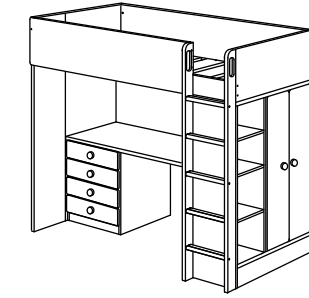

Size: 41½×77½×71⅝".
Included interiors: four drawers and two doors.

This combination

with FRITIDS 192.621.67 **$489**