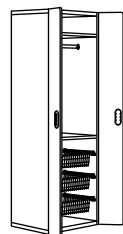

Size: 23% $\times$ 19% $\times$ 75%". Included interiors: one clothes rail, two shelves and three wire baskets.

This combination

with FRITIDS	792.528.63	$179