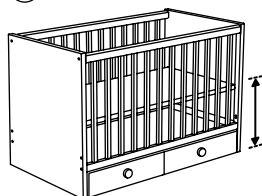

STUVA CRIB

All IKEA cribs use a standard US crib mattress (W27½×L52").

1. When the baby is very small the base can be placed at the higher position.

2. As soon as the baby starts to sit by themselves, place the base at the lower position.

3. When the child is big enough to climb into the bed, one crib side can be removed.

With FRITIDS drawers

①

②

③

Size: 29½×54¾×36¼" (for mattress size: 27½×52").

with FRITIDS 592.531.75 **\$229**

With FÖLJA drawers

①

②

③

Size: 29½×54¾×36¼" (for mattress size: 27½×52").

with FÖLJA 692.300.46 **\$227**

STUVA CRIB – COMPLEMENTARY PRODUCTS

KRUMMELUR Crib mattress This 3½" thick mattress has two different surfaces - one wavy side with medium-firm comfort and one smooth side which is firmer. The structure of the foam makes the mattress comfortable and well-ventilated, which provides good support and a pleasant sleeping environment for your baby. The cover is also easy to remove and can be machine washed.