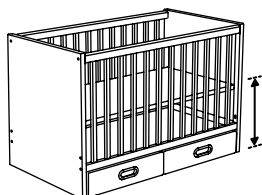

With FRITIDS drawers

①