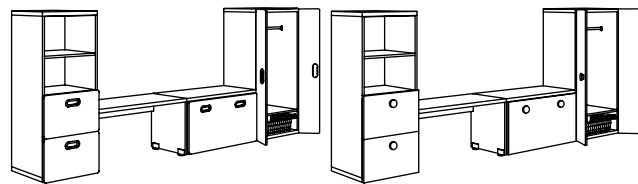

Size: 118½×19½×50¾". Included interiors: one clothes rail, three shelves and one wire basket.

This combination

with FRITIDS	592.531.37	$372
with FÖLJA	591.806.07	$281

STORAGE – COMPLEMENTARY PRODUCTS

FOR THE CLOTHES RAIL

BAGIS Children's coat-hangers Assorted colors	300.247.16	$2.49/8pk

RASSLA Organizer with 5 compartments White	704.213.42	$9.99
9¾×15¾×38½"		

FOR THE DRAWERS

RASSLA Box with compartments White	204.213.30	$5.99/2pk
Fits perfectly into the 6¼" STUVA drawer.		
9¾×16¼×3½"		

RASSLA Box with compartments White	704.180.85	$7.99/2pk
Fits perfectly into the 12½" STUVA drawer.		
9¾×16¼×6¼"		

FOR THE SHELVES

ANGELÄGEN Boxes Multicolor	704.179.53	$9.99/3pk
7×10¾×6¾"		

ANGELÄGEN Box Yellow	804.179.38	$5.99
9¾×17¼×6¾"		

ANGELÄGEN Box Black/white	804.179.43	$7.99
9¾×17¼×9¾"		

FOR THE BIG BOX AND BENCH

ANGELÄGEN Box Red	704.179.48	$9.99
15×16½×13"		

HEMMAHOS Bench pad 35×19×1". Fits the STUVA bench perfectly, and turns the bench into soft comfortable seating.

Black and white	203.323.72	$14.99
Pink and white	003.378.32	$14.99

FUBBLA LED wall lamp This lamp is playfully simple to dim. Perfect for reading stories or creating cozy lighting. W4×D8×H6". 3W.

White	303.816.06	$19.99
Light turquoise	303.581.87	$19.99

FUBBLA LED work lamp Perfect lighting for doing crafts, drawing or building since you can direct the light where you like. Shade Ø6". Base Ø5". H16". 3W.

White	103.257.15	$24.99
Light turquoise	303.581.68	$24.99

MOLGAN LED light Battery-operated. You can simply stick the light to the wall using the double-sided tape. The light turns on and off automatically as it's activated by a motion sensor. Ø3".

White	602.637.29	$5.99