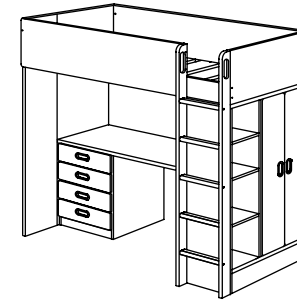

STUVA TWIN LOFT BED COMBINATIONS

Size: 41½×77½×71⅝".
Included interiors: one clothes rail and one shelf.

This combination

with FRITIDS 192.621.67 **$489**