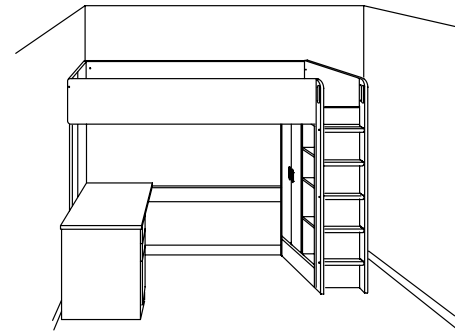

Desk perpendicular to the bed and access to the wardrobe doors from the inside. If the room is narrow, you can assemble the desk so that it is perpendicular to the loft bed. In this way, both desk and wardrobe can be accessed from the same side. Size: 61×77½×71⅝".