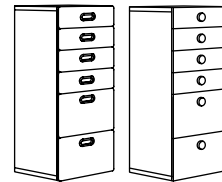

This combination

with FRITIDS	992.527.96	\$125
with FÖLJA	092.751.65	\$110

Size: 23% \times 19% \times 75%". Included interiors: one clothes rail, two shelves and three wire baskets.

This combination

with FRITIDS	792.528.63	\$179
---------------------	------------	--------------