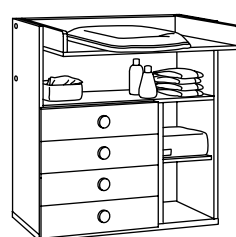

①

②

③

Size: 35¾×31½×40½".

with FRITIDS 992.531.59 **\$153**

With FÖLJA drawers

①

②