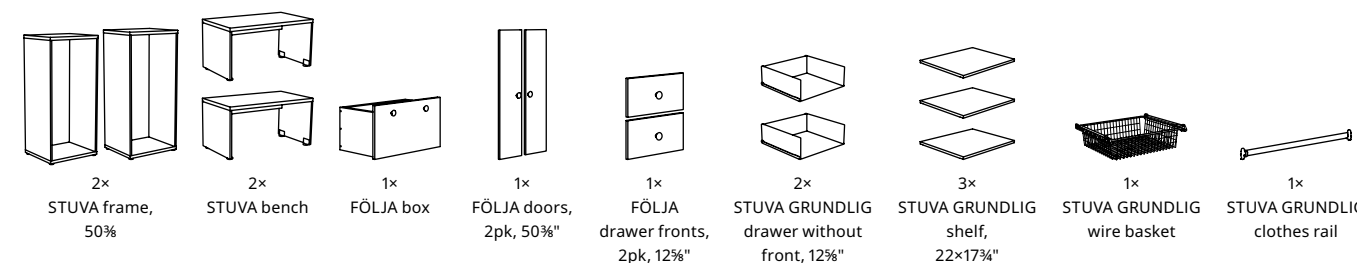

FÖLJA fronts are sold in two packs. Each FÖLJA package includes two knobs and a sheet of 10 round stickers – two each of blue, pink, yellow, green and orange. The stickers let you customize and decorate the knobs. You can even write on the stickers with chalk.

STUVA GRUNDLIG interiors are adjustable, so you can place them where they're easy to reach and adjust them as your child grows. One shelf is needed as a divider between the shelf unit and the drawers in the storage solutions.

Size: 118 1/8" x 19 1/2" x 50 3/8".

with FÖLJA 492.751.87 $339