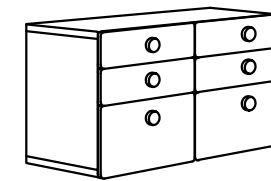

Size: 47% $\times$ 19% $\times$ 25%". Included interiors: 6-drawer dresser

This combination

with FÖLJA	292.769.51	$169