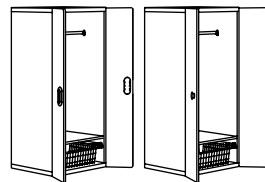

Size: 23% $\times$ 19% $\times$ 50%". Included interiors: one clothes rail, one shelf and one wire basket.

This combination

with FRITIDS	992.527.96	$125
with FÖLJA	092.751.65	$110