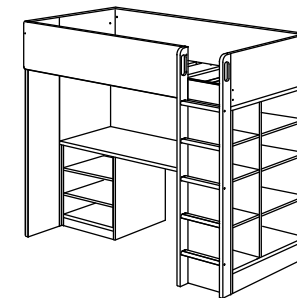

This combination

with FÖLJA 992.752.79 **\$454**

Size: 41½×77½×71⅝".
Included interiors: one clothes rail and one shelf.

This combination

with FÖLJA 792.534.38 **\$483**

Size: 41½×77½×71⅝".
Included interiors: five shelves.