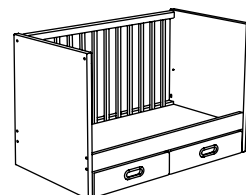

STUVA CRIB

All IKEA cribs use a standard US crib mattress (W27½×L52").

1. When the baby is very small the base can be placed at the higher position.

2. As soon as the baby starts to sit by themselves, place the base at the lower position.

3. When the child is big enough to climb into the bed, one crib side can be removed.

With FRITIDS drawers

①

②

③

Size: 29½×54¾×36¼" (for mattress size: 27½×52").

with FRITIDS 592.531.75 **\$229**

With FÖLJA drawers