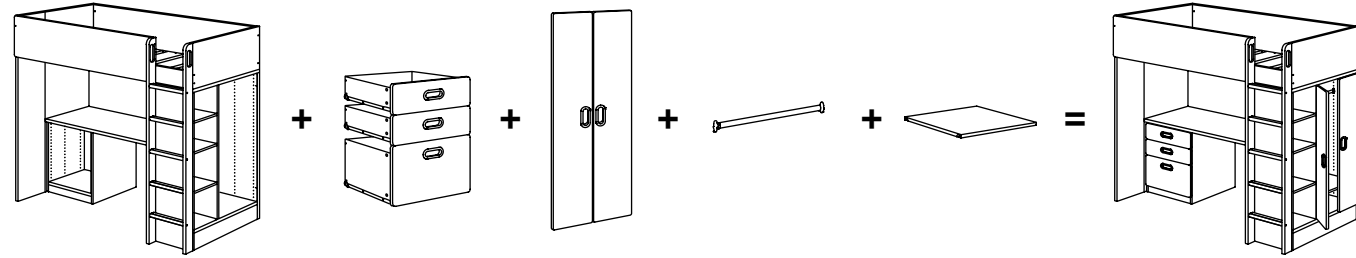

ANGELÄGEN Box Black/white
9¾×17¼×9¾" 804.179.43 **\$7.99**

STUVA Twin LOFT BED

STUVA Twin loft bed with desk and storage

STUVA Twin loft bed offers different assembly possibilities, illustrated below. You can add doors, drawers and interiors according to your needs. The desk comes with cable management and the anti-slipping steps of the ladder have space allowance that enable the child to place their hands around each individual step. At the top of the ladder are there two handles which makes it easy to climb up and down.