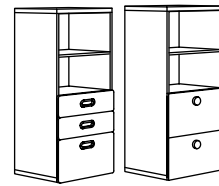

Size: 23¾×19¾×50¾".

This combination

with FRITIDS	292.526.91	$135
with FÖLJA	592.500.06	$121

Size: 23¾×19¾×25¼".

This combination

with FRITIDS	592.795.85	$80

TOY STORAGE – COMPLEMENTARY PRODUCTS

FOR THE DRAWERS

RASSLA Box with compartments White
Fits perfectly into the 6¼" STUVA drawer.

9¾×16¼×3½" 204.213.30 **$5.99/2pk**

RASSLA Box with compartments White
Fits perfectly into the 12¾" STUVA drawer.

9¾×16¼×6¼" 704.180.85 **$7.99/2pk**

FOR THE SHELVES

ANGELÄGEN Boxes Multicolor

7×10¾×6¾" 704.179.53 **$9.99/3pk**

ANGELÄGEN Box Yellow

9¾×17¼×6¾" 804.179.38 **$5.99**

ANGELÄGEN Box Black/white

9¾×17¼×9¾" 804.179.43 **$7.99**

FOR THE BIG BOX AND BENCH

ANGELÄGEN Box Red

15×16½×13" 704.179.48 **$9.99**

HEMMAHOS Bench pad 35×19×1". Fits the STUVA bench perfectly, and turns the bench into soft comfortable seating.

Black and white 203.323.72 **$14.99**

Pink and white 003.378.32 **$14.99**