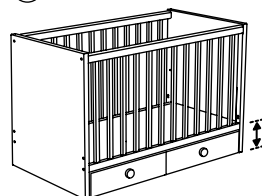

STUVA CRIB

All IKEA cribs use a standard US crib mattress (W27½×L52").

1. When the baby is very small the base can be placed at the higher position.

2. As soon as the baby starts to sit by themselves, place the base at the lower position.

3. When the child is big enough to climb into the bed, one crib side can be removed.

With FRITIDS drawers

①

②

③

Size: 29½×54¾×36¼" (for mattress size: 27½×52").

with FRITIDS 592.531.75 **\$229**

With FÖLJA drawers

①

②

③

Size: 29½×54¾×36¼" (for mattress size: 27½×52").

with FÖLJA 692.300.46 **\$227**

STUVA CRIB – COMPLEMENTARY PRODUCTS

KRUMMELUR Crib mattress This 3½" thick mattress has two different surfaces - one wavy side with medium-firm comfort and one smooth side which is firmer. The structure of the foam makes the mattress comfortable and well-ventilated, which provides good support and a pleasant sleeping environment for your baby. The cover is also easy to remove and can be machine washed.