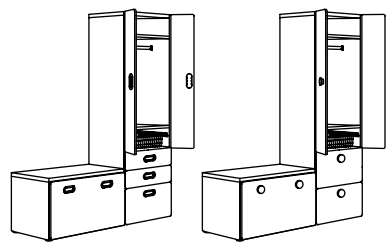

STORAGE COMBINATIONS

Where can children keep all their belongings? In a storage combination, with a wardrobe for clothes, a big box for toys and drawers for pens and paper, helps children easily organize, access – and put away – all their things.

Size: 59×19½×75½". Included interiors: one clothes rail, three shelves and one wire basket.

This combination

with FRITIDS	892.530.46	$308
with FÖLJA	891.962.30	$233