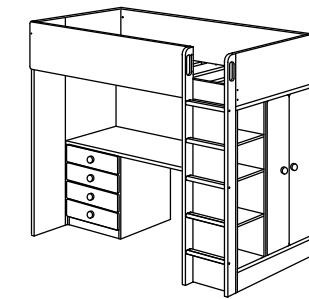

Size: 41½×77½×71⅝".
Included interiors: one clothes rail and one shelf.

This combination

with FÖLJA 792.534.38 **$483**