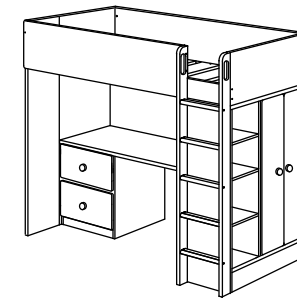

This combination

with FRITIDS 192.621.67 **\$489**

Size: 41½×77½×71⅝".
Included interiors: one clothes rail and one shelf.

This combination

with FRITIDS 792.534.38 **\$483**

Size: 41½×77½×76".
Included interiors: one clothes rail and one shelf.