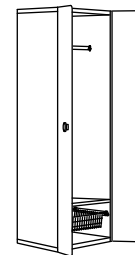

Size: 23% $\times$ 19% $\times$ 75%". Included interiors: one clothes rail, one shelf and one wire basket.

This combination

with FÖLJA	291.806.04	$115