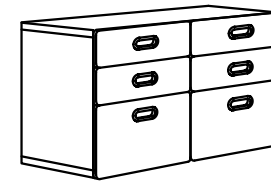

This combination

with FÖLJA	291.806.04	\$115
-------------------	------------	--------------

Size: 47% \times 19% \times 25%". Included interiors: 4-drawer dresser

This combination

with FRITIDS	392.768.23	\$169
---------------------	------------	--------------