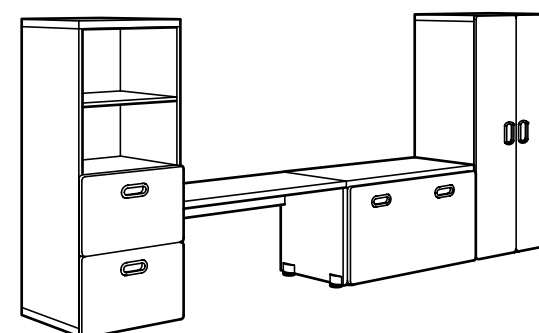

HOW TO BUILD

With FRITIDS fronts – soft closing hinges and four colors to choose from