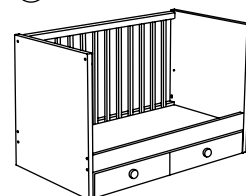

③

Size: 29½×54¾×36¼" (for mattress size: 27½×52").

with FÖLJA 692.300.46 **$227**

STUVA CRIB – COMPLEMENTARY PRODUCTS

KRUMMELUR Crib mattress This 3½" thick mattress has two different surfaces - one wavy side with medium-firm comfort and one smooth side which is firmer. The structure of the foam makes the mattress comfortable and well-ventilated, which provides good support and a pleasant sleeping environment for your baby. The cover is also easy to remove and can be machine washed.

27½×52" 803.485.20 **$60**

JÄTTETRÖTT Crib mattress This mattress is made of 4¾" thick foam and has the same soft, smooth surface on both sides. You can easily turn it over if you like. The cover can also be wiped off, but it cannot be removed.

27½×52" 403.481.07 **$100**

PELLEPLUTT. This mattress is made of 2¾" thick foam and has the same, smooth surface on both sides. You can easily turn it over if you like. The cover can also be removed and machine washed at 140°F (Hot).

27½×52" 003.480.29 **$45**

RASSLA Box with compartments White
Fits perfectly into the 6¼" STUVA drawer.
9¾×16¼×3½" 204.213.30 **$5.99/2pk**

LEN Crib Mattress protector 27½×39".
The waterproof backing protects the mattress.
White 401.433.04 **$5.99**

LENAST Mattress protector 27½×52".
Protects the mattress from accidents and spills.
White 304.278.26 **$9.99**

LEN Crib fitted sheets 28×52". The elastic keeps the sheet in place so that your child can sleep safely.
White 001.308.79 **$9.99/2pk**

STUVA CHANGING TABLE/DESK

1. At first glance, it is a regular changing table for many cozy moments with your child.
2. When your child grows, you can lower the top to make a play table where your child can stand and have fun with toys or crafts.

3. As time goes by, you can transform the play table even further by placing the top at the highest desk position to obtain a comfortable desk where your child can sit and do homework.