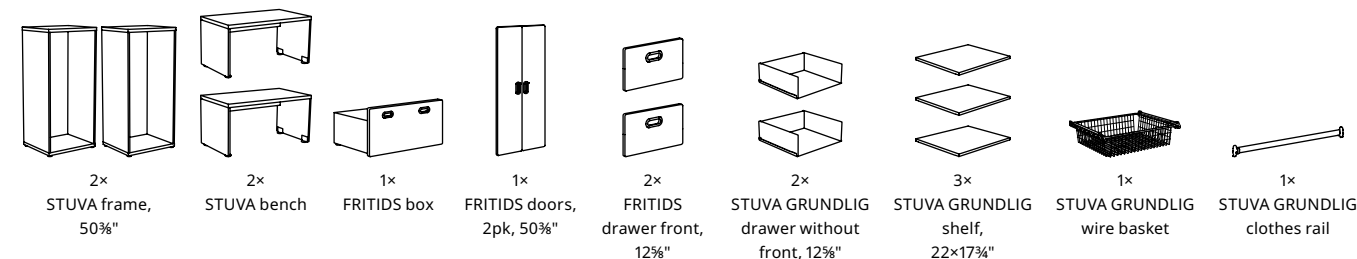

White, red, light blue and light pink – FRITIDS fronts are available in these colors in all sizes. You and your child can choose your favorites. FRITIDS fronts are fully closed and have soft-closing hinges, too, so doors close silently without a slam.

STUVA GRUNDLIG interiors are adjustable, so you can place them where they're easy to reach and adjust them as your child grows. One shelf is needed as a divider between the shelf unit and the drawers in the storage solutions.

Size: 118 1/8" x 19 1/2" x 50 3/8".

with FRITIDS 592.531.37 $372