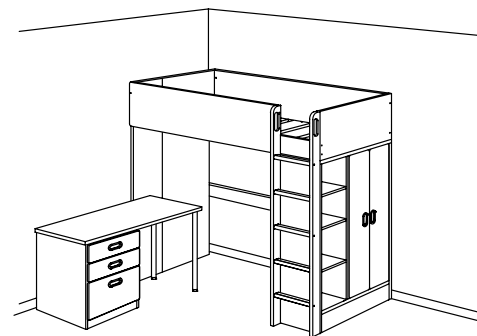

Desk free standing from the bed. You can even have the desk free standing by adding two ADILS leg, sold separately.