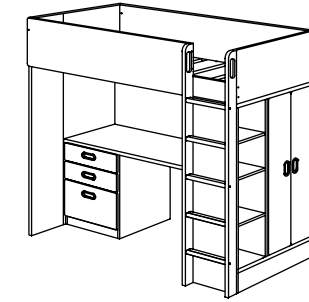

Size: 41½×77½×71⅝".
Included interiors: one clothes rail and one shelf.

This combination

with FRITIDS 792.534.38 **$483**