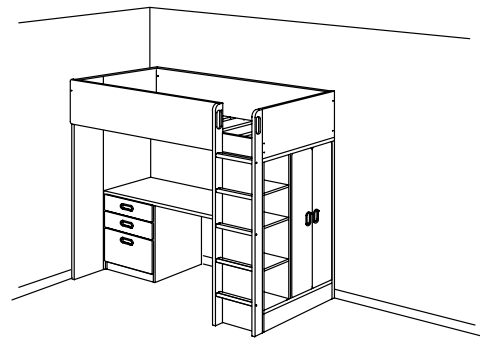

Desk parallel to the bed and access to the wardrobe doors from the outer side. You can assemble STUVA loft bed in a way that the desk fits perfectly under the bed. In order to do so, place the doors of the wardrobe on the outer side of the loft bed. Size: 41×77½×71⅝".