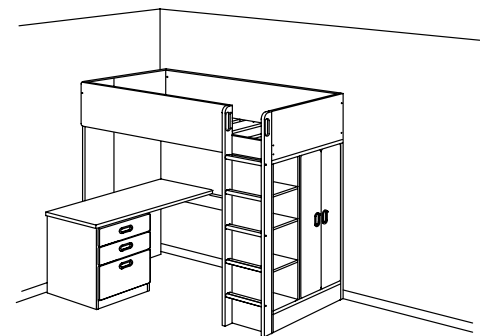

Desk perpendicular to the bed and access to the wardrobe doors from the outer side. If the space at your disposal has no restrictions, you can assemble STUVA loft bed in a way that the desk is perpendicular to the loft bed and the wardrobe doors can be accessed from the outer side. Size: 61×77½×71⅝".