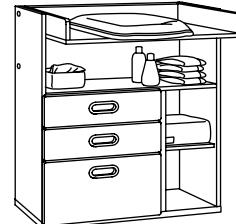

With FRITIDS drawers

①