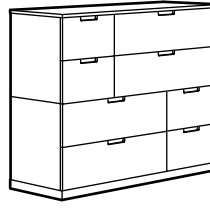

NORDLI 8-drawer dresser*
Total size: W47¼×D18½×H39".
White 592.395.23
Anthracite 092.117.34
This combination $299