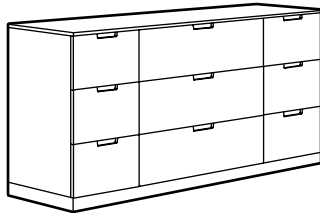

NORDLI 9-drawer dresser*
Total size: W63×D18½×H29¾".
White 692.395.27
Anthracite 192.117.38
This combination $319