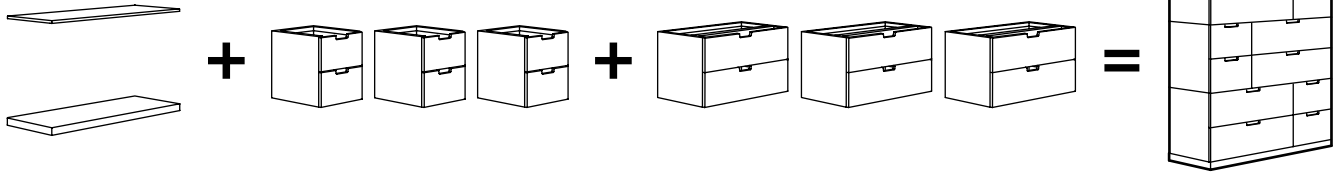

We have a wide range of pre-designed combinations to choose from. Some are included in this buying guide, and more combinations can be found in the store and on our website at IKEA-USA.com

You can create the perfect solution to match your needs and taste. There are two simple steps to follow. Start by choosing the width of your solution. The top and plinth are sold together and come in widths of 15¾", 31½", 47¼" and 63". Then choose the size and color of your modular chest of drawers. For the different sizes and available colors, please see the list below.