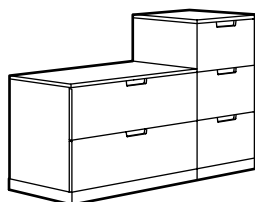

NORDLI 5-drawer dresser*
Total size: W47¼×D18½×H29⅞".
White 992.480.35
Anthracite 192.480.39
This combination $258

*Secure It! Prevent tip-over injury. Furniture with included restraints must be secured to the wall according to the assembly instructions.