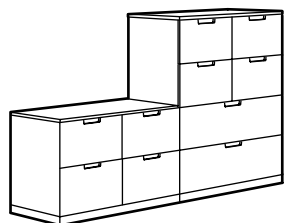

NORDLI 10-drawer dresser*
Total size: W63×D18½×H39".
White 692.480.13
Anthracite 392.480.43
This combination $398