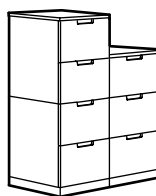

NORDLI 7-drawer dresser*
Total size: W31½×D18½×H39".
White 692.480.08
Anthracite 492.480.47
This combination $288