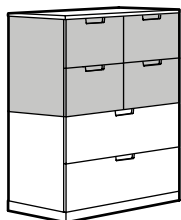

NORDLI 6-drawer dresser*
Total size: W31½×D18½×H39".
White/Anthracite 292.117.66
This combination $229