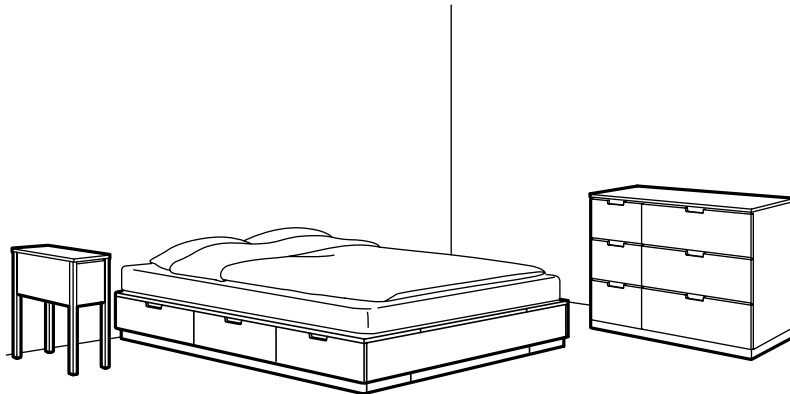

Different wall materials require different types of fixing devices. Use fixing devices suitable for the walls in your home (not included).

Quality, design and smart details

The NORDLI series is distinguished by high quality and clean, contemporary design that makes it a stylish choice for the bedroom. It has smart details, like soft-closing drawers, a bed frame with storage and hidden cable management in the bedside table. The series also includes different modular chests that you can combine to perfectly suit your space. The chests offer super-flexible storage – not only for your bedroom but for other rooms, too – like the living room, hallway or even your business.