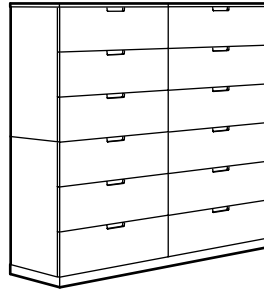

NORDLI 12-drawer dresser*
Total size: W63×D18½×H57½".
White 892.395.12
Anthracite 192.117.24
This combination $419