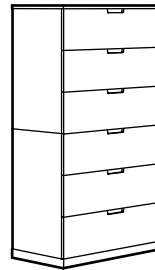

NORDLI 6-drawer chest*
Total size: W31½×D18½×H57⅞".
White 992.395.21
Anthracite 492.117.32
This combination $229