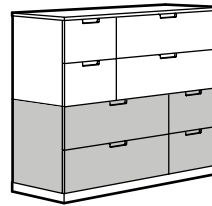

NORDLI 8-drawer dresser*
Total size: W47¼×D18½×H39".
White/Anthracite 892.117.68
This combination $299