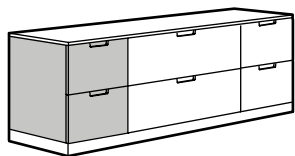

COMBINATIONS

NORDLI 6-drawer dresser
Total size: W63×D18½×H21¼".
White/Anthracite 492.117.65
This combination $259