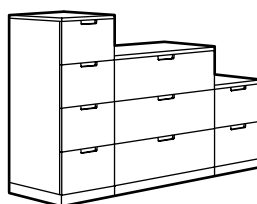

NORDLI 9-drawer dresser*
Total size: W63×D18½×H39".
White 792.480.17
Anthracite 692.480.51
This combination $417