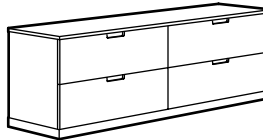

NORDLI 4-drawer dresser
Total size: W64×D18½×H21¼".
White 592.395.18
Anthracite 092.117.29
This combination $219

*Secure It! Prevent tip-over injury. Furniture with included restraints must be secured to the wall according to the assembly instructions.