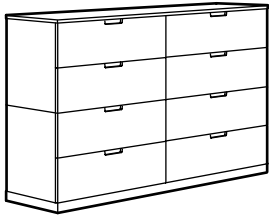

COMBINATIONS

NORDLI 8-drawer dresser*
Total size: W63×D18½×H39".
White 092.395.25
Anthracite 592.117.36
This combination $339