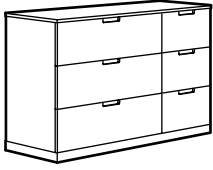

COMBINATIONS

NORDLI 6-drawer dresser*
Total size: W47¼×D18½×H29⅞".
White 192.395.20
Anthracite 692.117.31
This combination $229