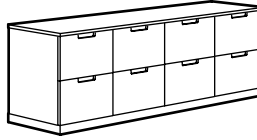

NORDLI 8-drawer dresser
Total size: W63×D18½×H21¼".
White 392.395.24
Anthracite 792.117.35
This combination $299