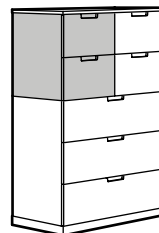

NORDLI 7-drawer dresser*
Total size: W31½×D18½×H48".
White/Anthracite 092.117.67
This combination $249

*Secure It! Prevent tip-over injury. Furniture with included restraints must be secured to the wall according to the assembly instructions.