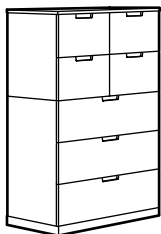

NORDLI 7-drawer dresser*
Total size: W31½×D18½×H48".
White 792.395.22
Anthracite 292.117.33
This combination $249