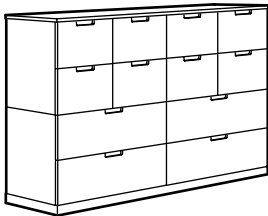

NORDLI 12-drawer dresser*
Total size: W63×D18½×H39".
White 692.395.13
Anthracite 592.117.22
This combination $419