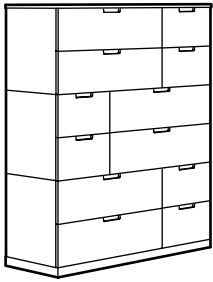

NORDLI 12-drawer dresser*
Total size: W47¼×D18½×H57⅞".
White 092.395.11
Anthracite 392.117.23
This combination $409