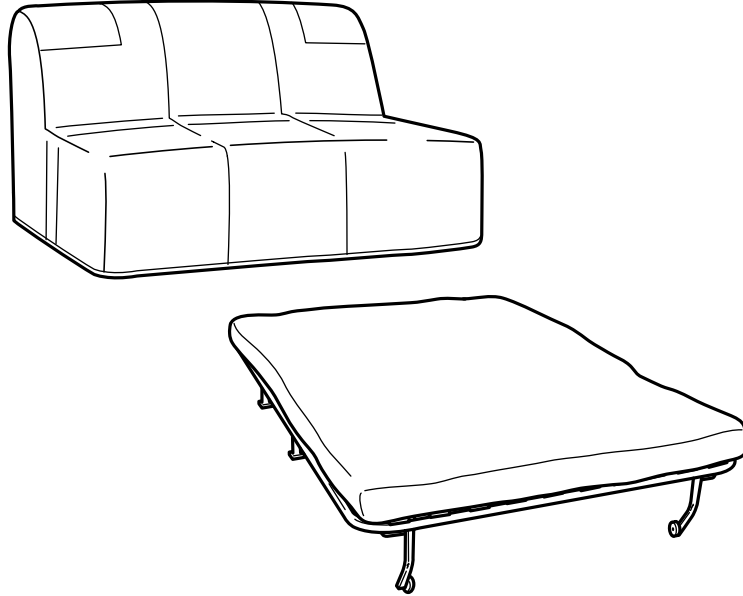

BUYING GUIDE

LYCKSELE

Sleeper sofa

MODELS

Sleeper sofa

Removable cover

Choice of cover

Washable cover

Easy to place, easy to use

LYCKSELE sleeper sofa is perfect when you want to be able to both sit and sleep. It's easy to fit in any room and easy to convert to a bed. You choose the cover yourself, so you can make it just the way you like it. You can even take off the cover to wash it - or to have a little fun by changing to a new cover.

HOW TO CONVERT

It takes a few short seconds to convert LYCKSELE sleeper sofa into a bed. Just remove the cover and pull out the seat. The sleeper sofa turns into a comfortable 55½×74" double bed. To fold up the bed, just lift up the foot end as far as it goes.

When you push it down again, the bed will fold up neatly, almost without any help from you. It's a sofa again!

COMFORT MATTRESS STORAGE BOX

LÖVÅS

A firm, yet supple polyurethane foam mattress that will provide your body with both support and sleeping comfort. The mattress is 3¾" thick and has a removable, dry-cleanable cover.