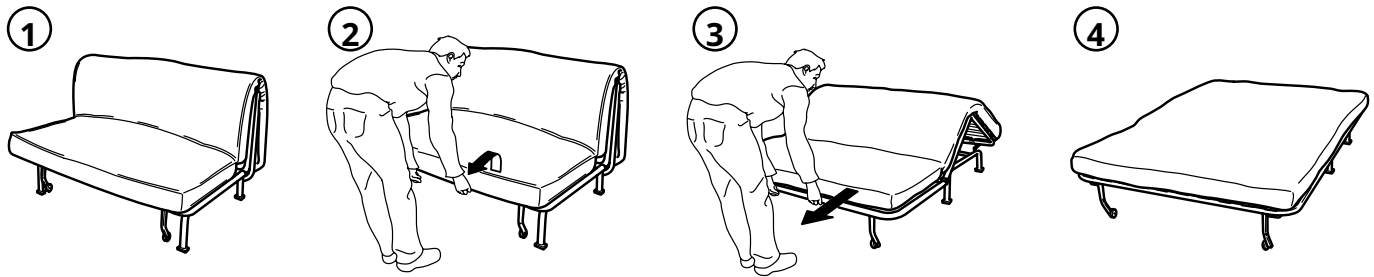

Easy to place, easy to use

LYCKSELE sleeper sofa is perfect when you want to be able to both sit and sleep. It's easy to fit in any room and easy to convert to a bed. You choose the cover yourself, so you can make it just the way you like it. You can even take off the cover to wash it - or to have a little fun by changing to a new cover.

HOW TO CONVERT

It takes a few short seconds to convert LYCKSELE sleeper sofa into a bed. Just remove the cover and pull out the seat. The sleeper sofa turns into a comfortable 55½×74" double bed. To fold up the bed, just lift up the foot end as far as it goes.

When you push it down again, the bed will fold up neatly, almost without any help from you. It's a sofa again!

COMFORT MATTRESS STORAGE BOX

LÖVÅS

A firm, yet supple polyurethane foam mattress that will provide your body with both support and sleeping comfort. The mattress is 3¾" thick and has a removable, dry-cleanable cover.

LYCKSELE storage box

Complement your sleeper sofa with a practical storage box. The storage box can be placed under the sleeper sofa for bed linen, etc.

ALL THE PARTS, SIZES AND PRICES

	Sleeper sofa with LÖVÅS mattress	Extra cover
Width×Depth×Height	55½×39¾×34¼".	
Bed size	55½×74".	
Complete with mattress and cover		
RANSTA white	\$199	\$39
EBBARP black/white	\$249	\$89
VALLARUM gray	\$279	\$119
VALLARUM turquoise	\$279	\$119
VALLARUM yellow	\$279	\$119
Mattress only	\$90	—
Storage box - W36¼×D21¾×H8¼".	\$20	—