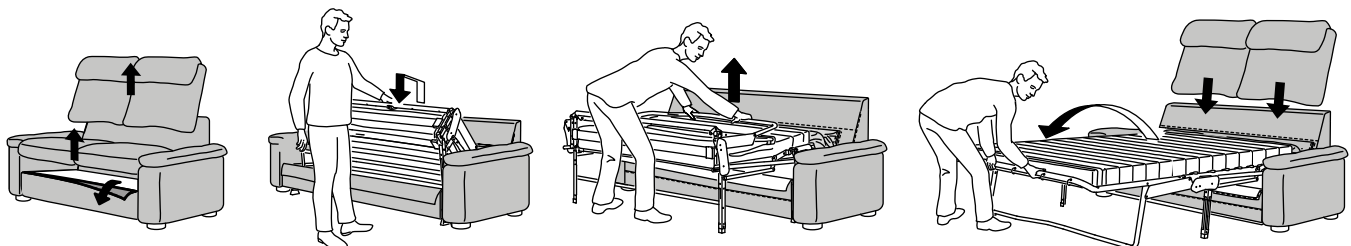

HOW TO CONVERT

Lift and fold out – and it's ready!

It is easy to transform LIDHULT sleeper sofa into a spacious and comfortable bed. Start by taking off the sofa cushions. Fold down the fabric piece at the front edge of the seat. Then

lift the underframe and pull it towards you. Finally, fold down the foot of the bed. If you want to watch TV or read in bed with comfortable back support, feel free to put back the sofa's back cushions.