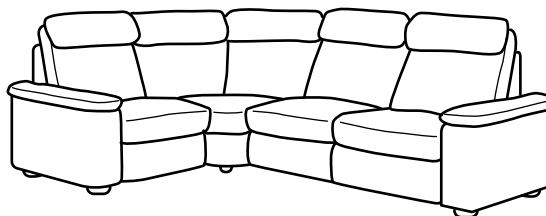

LIDHULT 4-seat corner sectional

Overall size: W108¼×D80¾×H40½".

Total price including cover

GASSEBOL blue-gray	792.574.55	$1099
GASSEBOL light beige	792.574.60	$1099
LEJDE beige/brown	692.574.70	$1309
LEJDE gray/black	692.574.65	$1309
LEJDE red-brown	592.574.75	$1309
GRANN/BOMSTAD black	392.574.24	$2129
GRANN/BOMSTAD dark brown	392.574.19	$2129
GRANN/BOMSTAD golden brown	392.579.33	$2129