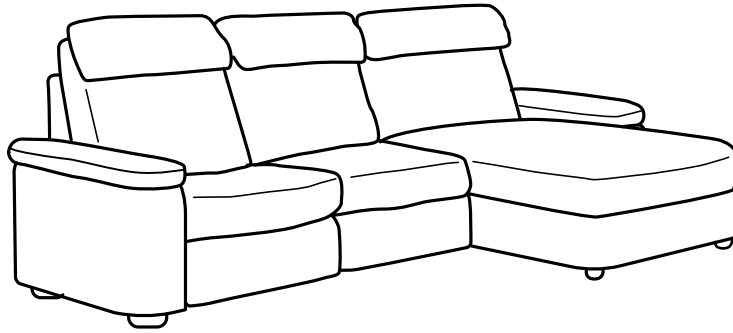

## Sectional seating series

### PARTS

1-seat section  
Loveseat section  
Sofa section  
Sleeper loveseat section  
Corner section  
Chaise section  
Open end section with storage  
Armrest

Can be customized to suit your needs

Removable, washable covers

### It doesn't get more comfortable!

LIDHULT sofa is designed in the smallest detail for maximum comfort. It feels inviting and embracing with built-in lumbar support in the high back and a nice neck cushion. Pocket springs provide support where needed and follow the body precisely, while the top layer of fiber balls makes the sofa extra soft. The seats are also generous so that everyone sits with maximum comfort, regardless if it's TV night or relaxing with family and friends. It doesn't get more comfortable!