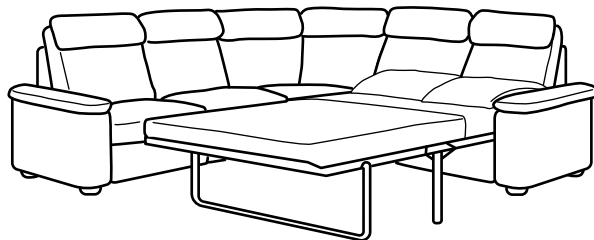

LIDHULT 5-seat corner sleeper sectional

Overall size: W108¼/120¾×D38¾×H40¼".

Bed size: W59¾×L79½".

Total price including cover

GASSEBOL blue-gray	992.661.66	$1699
GASSEBOL light beige	992.661.71	$1699
LEJDE beige/brown	592.661.92	$1909
LEJDE gray/black	592.661.87	$1909
LEJDE red-brown	492.661.97	$1909
GRANN/BOMSTAD black	892.661.76	$2879
GRANN/BOMSTAD dark brown	892.661.81	$2879
GRANN/BOMSTAD golden brown	092.661.61	$2879