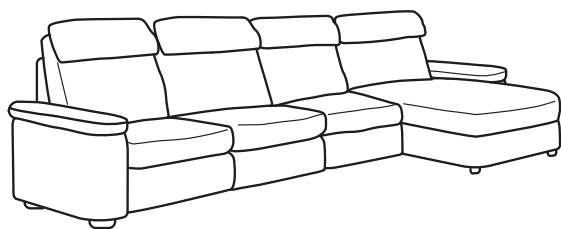

COMBINATIONS

LIDHULT 4-seat sectional with chaise

Overall size: W137¾×D38¾/64¾×H40½".

Total price including cover

GASSEBOL blue-gray	392.920.45	$1079
GASSEBOL light beige	392.920.50	$1079
LEJDE beige/brown	592.920.54	$1299
LEJDE gray/black	492.920.59	$1299
LEJDE red-brown	692.920.63	$1299
GRANN/BOMSTAD black	292.920.36	$2249
GRANN/BOMSTAD dark brown	692.920.39	$2249
GRANN/BOMSTAD golden brown	892.920.43	$2249