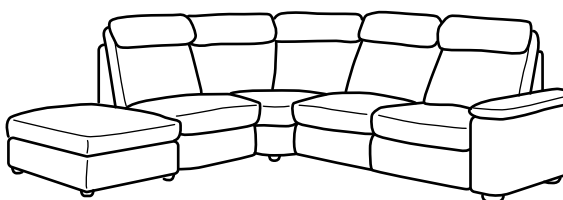

LIDHULT 5-seat corner sectional with open end

Overall size: W108¼×D99¾×H40½".

Total price including cover

GASSEBOL blue-gray	392.760.12	$1229
GASSEBOL light beige	292.760.17	$1229
LEJDE beige/brown	092.760.37	$1469
LEJDE gray/black	092.760.42	$1469
LEJDE red-brown	992.760.47	$1469
GRANN/BOMSTAD black	292.760.22	$2379
GRANN/BOMSTAD dark brown	192.760.27	$2379
GRANN/BOMSTAD golden brown	192.760.32	$2379