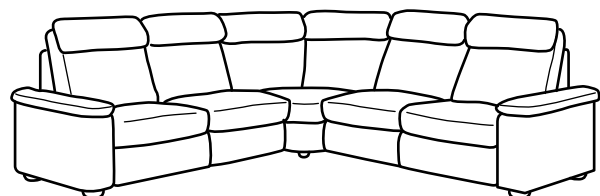

LIDHULT 5-seat corner sectional

Overall size: W108¼×D108¼×H40½".

Total price including cover

GASSEBOL blue-gray	892.574.45	$1249
GASSEBOL light beige	892.574.50	$1249
LEJDE beige/brown	992.574.35	$1459
LEJDE gray/black	092.574.30	$1459
LEJDE red-brown	992.574.40	$1459
GRANN/BOMSTAD black	192.574.01	$2379
GRANN/BOMSTAD dark brown	592.573.95	$2379
GRANN/BOMSTAD golden brown	892.579.59	$2379