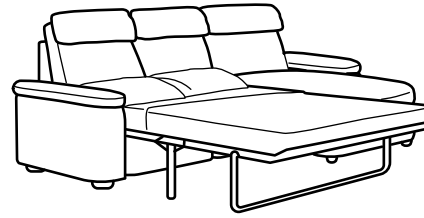

LIDHULT Sleeper sofa with chaise

Overall size: W122×D38¾×H40¼".

Bed size: W59¾×L79½".

Total price including cover

GASSEBOL blue-gray	792.660.87	$1429
GASSEBOL light beige	792.660.92	$1429
LEJDE beige/brown	292.661.03	$1599
LEJDE gray/black	692.660.97	$1599
LEJDE red-brown	192.661.08	$1599
GRANN/BOMSTAD black	992.660.72	$2449
GRANN/BOMSTAD dark brown	892.660.77	$2449
GRANN/BOMSTAD golden brown	892.660.82	$2449