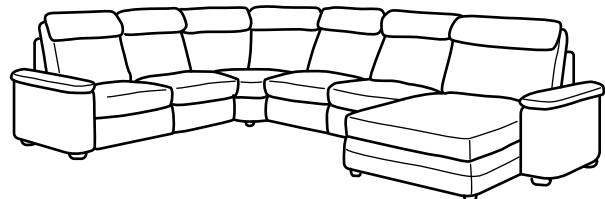

LIDHULT 5-seat sectional with chaise

Overall size: W144½×D108¼/64¾×H40½".

Total price including cover

GASSEBOL blue-gray	492.572.73	$1679
GASSEBOL light beige	392.572.78	$1679
LEJDE beige/brown	292.572.88	$2009
LEJDE gray/black	392.572.83	$2009
LEJDE red-brown	292.572.93	$2009
GRANN/BOMSTAD black	592.572.58	$3329
GRANN/BOMSTAD dark brown	592.572.63	$3329
GRANN/BOMSTAD golden brown	492.572.68	$3329