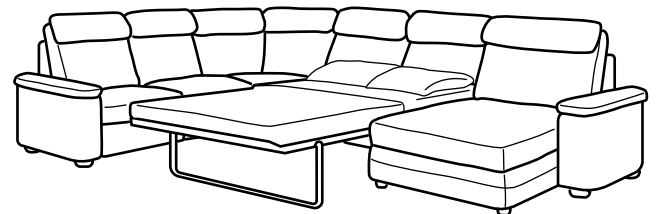

LIDHULT 6-seat corner sleeper sectional with chaise

Overall size: W108¼/157¾×D38¾×H40¼".

Bed size: W59¾×L79½".

Total price including cover

GASSEBOL blue-gray	692.775.95	$2129
GASSEBOL light beige	892.776.03	$2129
LEJDE beige/brown	992.776.31	$2459
LEJDE gray/black	492.776.38	$2459
LEJDE red-brown	992.776.45	$2459
GRANN/BOMSTAD black	392.776.10	$3829
GRANN/BOMSTAD dark brown	892.776.17	$3829
GRANN/BOMSTAD golden brown	492.776.24	$3829