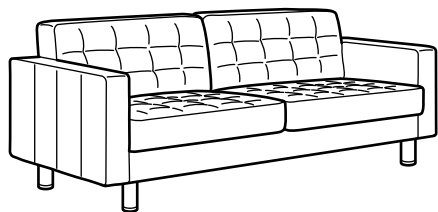

LANDSKRONA

Seating series

MODELS

- Armchair
- Ottoman
- Loveseat
- Sofa
- Sofa with chaise
- 4-seat sofa with chaise
- Corner sofa, 5-seat
- Corner sofa, 5-seat with chaise

Choice of cover

Choice of legs

Fixed cover

ALL PARTS AND PRICES

Overall size: Width×Depth×Height.

Armchair
35×35×30¾".

Ottoman
25½×30¾×17¾".

Loveseat
64¾×35×30¾".

Sofa
80¾×35×30¾".

Sofa with chaise
95¼×35/62¼×30¾".

4-seat sofa with chaise
111×35/62¼×30¾".

COMBINATIONS

Overall size: Width×Depth×Height.

Armchair

Overall size: 35×35×30¾".

Loveseat

Overall size: 64⅝×35×30¾".

Sofa

Overall size: 80⅜×35×30¾".

Sofa with chaise

Overall size: 95¼×35/62¼×30¾".

4-seat sofa, with chaise

Overall size: 111×35/62¼×30¾".

Corner sofa, 5-seat

Overall size: 94⅞/110⅝×35×30¾".

Corner sofa, 5-seat with chaise

Overall size: 94⅞/141⅜×35×30¾".