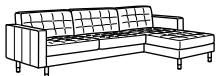

ALL PARTS AND PRICES

Overall size: Width×Depth×Height.

Armchair
35×35×30¾".

Ottoman
25½×30¾×17¾".

Loveseat
64¾×35×30¾".

Sofa
80¾×35×30¾".

Sofa with chaise
95¼×35/62¼×30¾".

4-seat sofa with chaise
111×35/62¼×30¾".