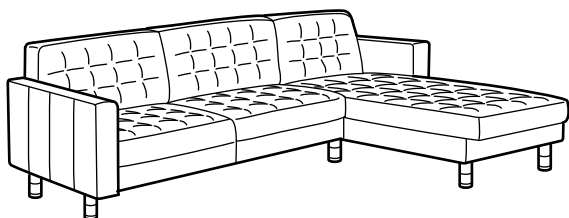

LANDSKRONA

Seating series

MODELS

- Armchair
- Ottoman
- Loveseat
- Sofa
- Sofa with chaise
- 4-seat sofa with chaise
- Corner sofa, 5-seat
- Corner sofa, 5-seat with chaise

Choice of cover

Choice of legs

Fixed cover

ALL PARTS AND PRICES

Overall size: Width×Depth×Height.

Armchair
35×35×30¾".

Ottoman
25½×30¾×17¾".

Loveseat
64¾×35×30¾".

Sofa
80¾×35×30¾".

Sofa with chaise
95¼×35/62¼×30¾".

4-seat sofa with chaise
111×35/62¼×30¾".

COMBINATIONS

Overall size: Width×Depth×Height.

Armchair

Overall size: 35×35×30¾".

Loveseat

Overall size: 64⅝×35×30¾".

Sofa

Overall size: 80⅜×35×30¾".

Sofa with chaise

Overall size: 95¼×35/62¼×30¾".

4-seat sofa, with chaise

Overall size: 111×35/62¼×30¾".

Corner sofa, 5-seat

Overall size: 94⅞/110⅝×35×30¾".

Corner sofa, 5-seat with chaise

Overall size: 94⅞/141⅜×35×30¾".