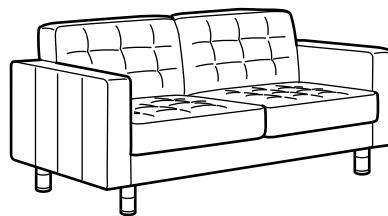

LANDSKRONA

Seating series

MODELS

- Armchair
- Ottoman
- Loveseat
- Sofa
- Sofa with chaise
- 4-seat sofa with chaise
- Corner sofa, 5-seat
- Corner sofa, 5-seat with chaise

Choice of cover

Choice of legs

Fixed cover

ALL PARTS AND PRICES

Overall size: Width×Depth×Height.

Armchair
35×35×30¾".

Ottoman
25½×30¾×17¾".

Loveseat
64¾×35×30¾".

Sofa
80¾×35×30¾".

Sofa with chaise
95¼×35/62¼×30¾".

4-seat sofa with chaise
111×35/62¼×30¾".

COMBINATIONS

Overall size: Width×Depth×Height.

Armchair

Overall size: 35×35×30¾".

Loveseat

Overall size: 64⅝×35×30¾".

Sofa

Overall size: 80⅜×35×30¾".