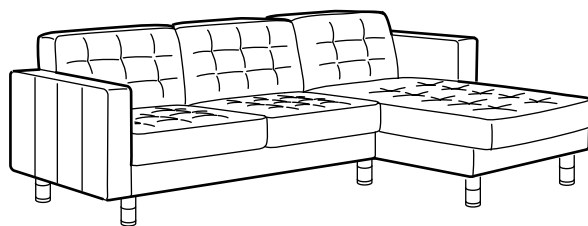

ALL PARTS AND PRICES

Overall size: Width×Depth×Height.

Armchair
35×35×30¾".

Ottoman
25½×30¾×17¾".

Loveseat
64¾×35×30¾".

Sofa
80¾×35×30¾".

Sofa with chaise
95¼×35/62¼×30¾".

4-seat sofa with chaise
111×35/62¼×30¾".

COMBINATIONS

Overall size: Width×Depth×Height.

Armchair

Overall size: 35×35×30¾".

Loveseat

Overall size: 64⅝×35×30¾".

Sofa

Overall size: 80⅜×35×30¾".

Sofa with chaise

Overall size: 95¼×35/62¼×30¾".

4-seat sofa, with chaise

Overall size: 111×35/62¼×30¾".

Corner sofa, 5-seat

Overall size: 94⅞/110⅝×35×30¾".

Corner sofa, 5-seat with chaise

Overall size: 94⅞/141⅜×35×30¾".