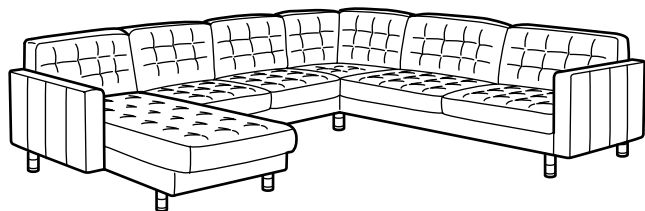

LANDSKRONA

Seating series

MODELS

- Armchair
- Ottoman
- Loveseat
- Sofa
- Sofa with chaise
- 4-seat sofa with chaise
- Corner sofa, 5-seat
- Corner sofa, 5-seat with chaise

Choice of cover

Choice of legs

Fixed cover

ALL PARTS AND PRICES

Overall size: Width×Depth×Height.

Armchair
35×35×30¾".

Ottoman
25½×30¾×17¾".

Loveseat
64¾×35×30¾".

Sofa
80¾×35×30¾".

Sofa with chaise
95¼×35/62¼×30¾".

4-seat sofa with chaise
111×35/62¼×30¾".

COMBINATIONS

Overall size: Width×Depth×Height.

Armchair

Overall size: 35×35×30¾".

Loveseat

Overall size: 64⅝×35×30¾".

Sofa

Overall size: 80⅜×35×30¾".

Sofa with chaise

Overall size: 95¼×35/62¼×30¾".

4-seat sofa, with chaise

Overall size: 111×35/62¼×30¾".

Corner sofa, 5-seat

Overall size: 94⅞/110⅝×35×30¾".

Corner sofa, 5-seat with chaise

Overall size: 94⅞/141⅜×35×30¾".