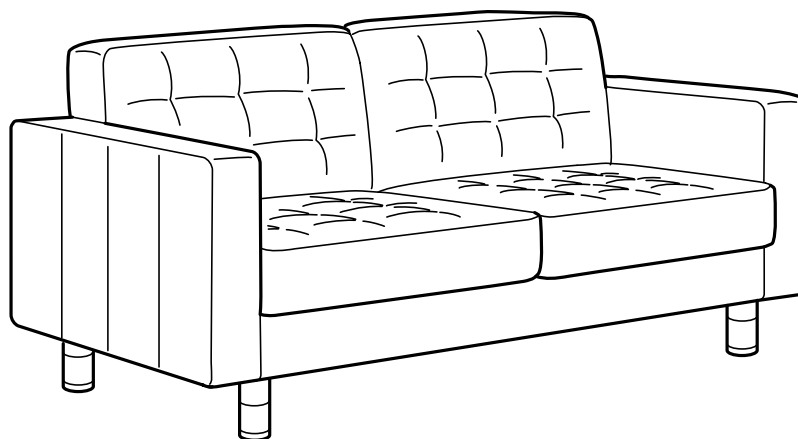

LANDSKRONA

Seating series

MODELS

- Armchair
- Ottoman
- Loveseat
- Sofa
- Sofa with chaise
- 4-seat sofa with chaise
- Corner sofa, 5-seat
- Corner sofa, 5-seat with chaise

Choice of cover

Choice of legs

Fixed cover

Leather and coated fabric

Includes a free 10-year limited warranty. For details visit IKEA-USA.com/warranty

The elegant LANDSKRONA sofa series can easily be adapted to your home and your life. Choose the number of seats, shape and functions. If the family grows and the needs change, you can add to your sofa and let it grow with you. Choose a cover in leather and coated fabric, or in fabric – and choose if you want sofa legs in wood or metal. Matching sleeves for the legs are included.

This soft and welcoming sofa will last a long time since the seat cushions are filled with high-resilience foam that gives good support for your body and quickly regains its original shape when you get up. Practical functions, plenty of combination possibilities and slim dimensions make the series easy to furnish with, regardless of what your home looks like.

Sofa with chaise

Overall size: 95¼×35/62¼×30¾".

4-seat sofa, with chaise

Overall size: 111×35/62¼×30¾".

Corner sofa, 5-seat

Overall size: 94⅞/110⅝×35×30¾".

Corner sofa, 5-seat with chaise

Overall size: 94⅞/141⅜×35×30¾".