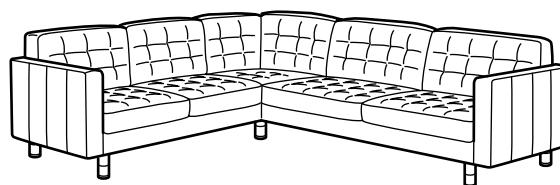

LANDSKRONA

Seating series

MODELS

- Armchair
- Ottoman
- Loveseat
- Sofa
- Sofa with chaise
- 4-seat sofa with chaise
- Corner sofa, 5-seat
- Corner sofa, 5-seat with chaise

Choice of cover

Choice of legs

Fixed cover

ALL PARTS AND PRICES

Overall size: Width×Depth×Height.

Armchair
35×35×30¾".

Ottoman
25½×30¾×17¾".

Loveseat
64¾×35×30¾".

Sofa
80¾×35×30¾".

Sofa with chaise
95¼×35/62¼×30¾".

4-seat sofa with chaise
111×35/62¼×30¾".

COMBINATIONS

Overall size: Width×Depth×Height.

Armchair

Overall size: 35×35×30¾".

Loveseat

Overall size: 64⅝×35×30¾".

Sofa

Overall size: 80⅜×35×30¾".

Sofa with chaise

Overall size: 95¼×35/62¼×30¾".

4-seat sofa, with chaise

Overall size: 111×35/62¼×30¾".

Corner sofa, 5-seat

Overall size: 94⅞/110⅝×35×30¾".

Corner sofa, 5-seat with chaise

Overall size: 94⅞/141⅜×35×30¾".