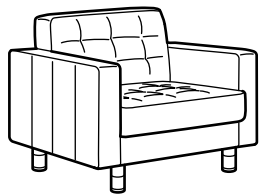

COMBINATIONS

Overall size: Width×Depth×Height.

Armchair

Overall size: 35×35×30¾".