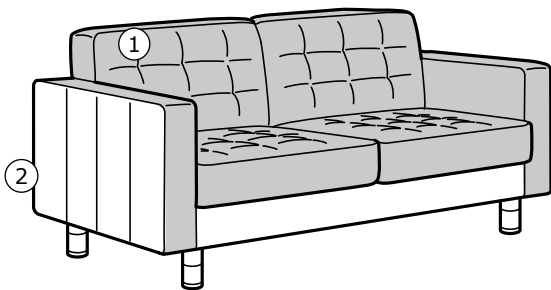

Metal legs

Wood legs

GRANN/BOMSTAD black	590.318.44	$1799	690.318.48	$1799
GRANN/BOMSTAD white	490.318.68	$1799	690.318.72	$1799
GRANN/BOMSTAD dark beige	292.757.01	$1799	892.757.03	$1799
GRANN/BOMSTAD golden-brown	292.691.68	$1799	892.691.70	$1799
GRANN/BOMSTAD gray-green	492.757.24	$1799	892.757.22	$1799
GUNNARED dark gray	392.700.67	$1399	992.700.69	$1399
GUNNARED light green	192.700.73	$1399	292.700.77	$1399
GRANN/BOMSTAD black	890.462.69	$2399	090.462.73	$2399
GRANN/BOMSTAD white	890.462.93	$2399	990.462.97	$2399
GRANN/BOMSTAD dark beige	792.757.32	$2399	992.757.31	$2399
GRANN/BOMSTAD golden-brown	292.691.73	$2399	092.691.74	$2399
GRANN/BOMSTAD gray-green	592.757.28	$2399	192.757.25	$2399
GUNNARED dark gray	592.702.26	$1799	792.702.25	$1799
GUNNARED light green	392.702.32	$1799	492.702.36	$1799
LANDSKRONA Legs	302.923.99	$10/4pk	702.923.97	$10.00/4pk

It is possible to place the chaise to the left or to the right whatever suits your needs the best. Choose between two legs options, birch or metal legs. Sleeves for the legs to match the cover are included.

GOOD TO KNOW

LANDSKRONA in leather and coated fabric

LANDSKRONA leather sofa is a combination of our 3/64" thick grain leather called GRANN, which is a soft yet durable dyed-through leather, and BOMSTAD coated fabric. Coated fabric has the look and feel of leather at a lower cost.

This is why IKEA often uses a combination of both, with leather on direct contacts areas such as seating surfaces and armrests (1), and coated fabric on other outer surfaces (2).

Grain leather

The natural variations in the hide are visible, as the leather is treated with only a light color-coating for protection. The leather will acquire a beautiful patina over time. It's also easy to care for – just vacuum regularly with the soft brush attachment on your vacuum cleaner.

Coated fabric

Coated fabric is a fabric material with a coating, which can be embossed to look like leather. It's a strong and durable material and very easy to care for – just vacuum the surface using the soft brush attachment on your vacuum cleaner and wipe with a damp cloth.

Durability

All our different leather and coated fabrics have been treated to protect them and make them easy for you to look after. All have also been tested and approved for tear strength, flexibility and color fastness, so you can be sure you will enjoy your new sofa or armchair for many years to come.