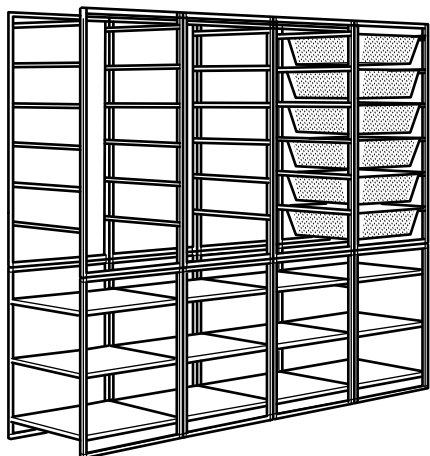

JONAXEL Clothes storage combination

Overall size: 68½×20½×68½"

This combination \$202 (393.112.56)

Units you need:

JONAXEL Frame 19%×20½×41", White	604.199.57	2 pcs
JONAXEL Frame 19%×20½×27", White	404.199.58	1 pc
JONAXEL Frame 9%×20½×27½", White	104.299.92	1 pc
JONAXEL Shelving unit 19%×20½×27½", White	704.199.71	2 pcs
JONAXEL Mesh basket 19%×20½×5%", White	204.199.64	4 pcs
JONAXEL Mesh basket 9%×20½×5%", White	904.199.65	4 pcs
JONAXEL Top shelf for frame L19%×W20½", thickness ¾", White	204.199.59	1 pc
JONAXEL Top shelf for frame L9%×W20½", thickness ¾", White	304.299.91	1 pc
JONAXEL Adjustable clothes rail 18½-32¼", White	104.299.87	2 pcs

JONAXEL Clothes storage combination

Overall size: 78×20½×68½"

This combination \$254 (293.086.45)

Units you need:

JONAXEL Frame 19%×20½×41", White	604.199.57	4 pcs
JONAXEL Shelving unit 19%×20½×27½", White	704.199.71	4 pcs
JONAXEL Wire basket 19%×20½×5%", White	404.199.63	6 pcs
JONAXEL Adjustable clothes rail 18½-32¼", White	104.299.87	3 pcs

Combinations

Overall size: Width×Depth×Height

JONAXEL Clothes storage combination

Overall size: 78×20½×68½"

This combination \$269 (592.976.74)

Units you need:

JONAXEL Frame 19½×20½×41", White	604.199.57	4 pcs
JONAXEL Shelving unit 19½×20½×27½", White	704.199.71	4 pcs
JONAXEL Mesh basket 19½×20½×5½", White	204.199.64	6 pcs
JONAXEL Adjustable clothes rail 18½-32¼", White	104.299.87	3 pcs