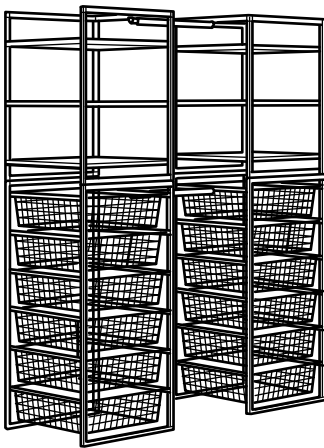

Combinations

Overall size: Width×Depth×Height

JONAXEL Clothes storage combination

Overall size: 39×20½×66½"

This combination \$136 (492.976.60)

Units you need:

JONAXEL Frame 19%×20%×41", White	604.199.57	2 pcs
JONAXEL Frame 19%×20%×27", White	404.199.58	2 pcs
JONAXEL Wire basket 19%×20%×5½", White	404.199.63	8 pcs
JONAXEL Adjustable clothes rail 18½-32¼", White	104.299.87	2 pcs
JONAXEL Top shelf for frame L19%×W20%, thickness ¾", White	204.199.59	2 pcs

JONAXEL Clothes storage combination

Overall size: 39×20½×66½"

This combination \$116 (092.976.57)

Units you need:

JONAXEL Frame 19%×20%×41", White	604.199.57	2 pcs
JONAXEL Adjustable clothes rail 18½-32¼", White	104.299.87	2 pcs
JONAXEL Shelving unit 19%×20%×27½", White	704.199.71	2 pcs