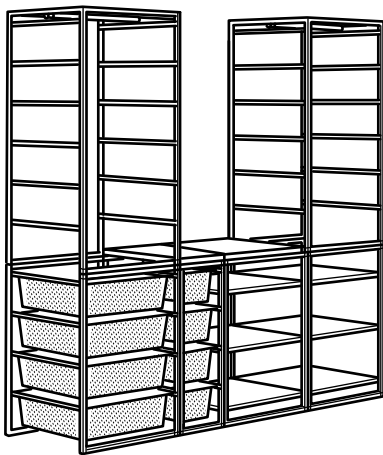

JONAXEL Shelving unit

Overall size: 71½×20½×63"

This combination \$110 (692.972.87)

Units you need:

JONAXEL Shelving unit 31½×63×15", White	504.199.72	1 pc
JONAXEL Shelving unit 19½×20½×27½", White	704.199.71	2 pcs

Combinations

Overall size: Width×Depth×Height

JONAXEL Clothes storage combination

Overall size: 58¼×20½×81½"

This combination \$279 (593.114.63)

Units you need:

JONAXEL Frame 19%×20½×41", White	604.199.57	6 pcs
JONAXEL Mesh basket 19%×20½×5%", White	204.199.64	18 pcs
JONAXEL Adjustable clothes rail 18½-32¼", White	104.299.87	3 pcs

JONAXEL Clothes storage combination

Overall size: 68½×20½×68½"

This combination \$182 (892.976.63)

Units you need:

JONAXEL Frame 19%×20½×41", White	604.199.57	2 pcs
JONAXEL Frame 19%×20½×27", White	404.199.58	1 pc
JONAXEL Frame 9%×20½×27½", White	104.299.92	1 pc
JONAXEL Shelving unit 19%×20½×27½", White	704.199.71	2 pcs
JONAXEL Wire basket 19%×20½×5%", White	404.199.63	4 pcs
JONAXEL Wire basket 9%×20½×5%", White	604.199.62	4 pcs
JONAXEL Adjustable clothes rail 18½-32¼", White	104.299.87	3 pcs