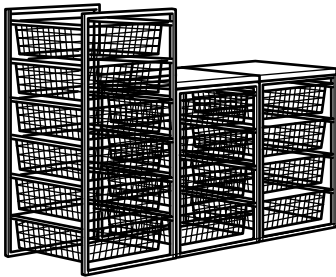

JONAXEL Storage combination
Overall size: 58¼×20½×41"
This combination $130 (892.976.77)

Units you need:

JONAXEL Frame 19½×20½×41", White	604.199.57	1 pc
JONAXEL Frame 19½×20½×27½", White	404.199.58	2 pcs
JONAXEL Wire basket 19½×20½×5½", White	404.199.63	14 pcs
JONAXEL Top shelf for frame L19½×W20½, thickness ¾", White	204.199.59	2 pcs