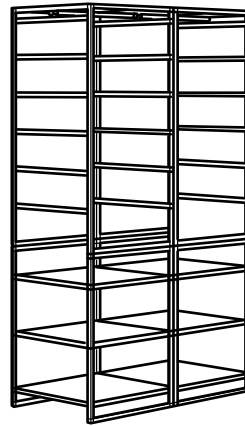

Combinations

Overall size: Width×Depth×Height

JONAXEL Clothes storage combination

Overall size: 39×20½×66½"

This combination \$136 (492.976.60)

Units you need:

JONAXEL Frame 19%×20%×41", White	604.199.57	2 pcs
JONAXEL Frame 19%×20%×27", White	404.199.58	2 pcs
JONAXEL Wire basket 19%×20%×5½", White	404.199.63	8 pcs
JONAXEL Adjustable clothes rail 18½-32¼", White	104.299.87	2 pcs
JONAXEL Top shelf for frame L19%×W20%, thickness ¾", White	204.199.59	2 pcs

JONAXEL Clothes storage combination

Overall size: 39×20½×66½"

This combination \$116 (092.976.57)

Units you need:

JONAXEL Frame 19%×20%×41", White	604.199.57	2 pcs
JONAXEL Adjustable clothes rail 18½-32¼", White	104.299.87	2 pcs
JONAXEL Shelving unit 19%×20%×27½", White	704.199.71	2 pcs