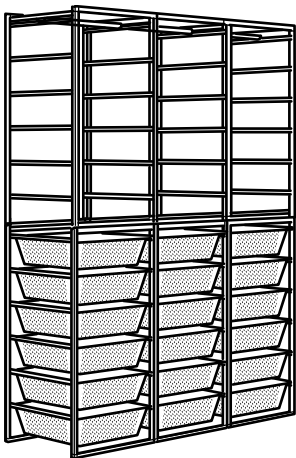

JONAXEL Storage combination

Overall size: 58¼×20½×68½"

This combination \$285 (192.976.85)

Units you need:

JONAXEL Frame 19½×20½×41", White	604.199.57	3 pcs
JONAXEL Shelving unit 19½×20½×27½", White	704.199.71	3 pcs
JONAXEL Mesh basket 19½×20½×5½", White	204.199.64	18 pcs

JONAXEL Shelving unit

Overall size: 71½×20½×63"

This combination \$110 (692.972.87)

Units you need:

JONAXEL Shelving unit 31½×63×15", White	504.199.72	1 pc
JONAXEL Shelving unit 19½×20½×27½", White	704.199.71	2 pcs

Combinations

Overall size: Width×Depth×Height

JONAXEL Clothes storage combination

Overall size: 58¼×20½×81½"

This combination \$279 (593.114.63)

Units you need:

JONAXEL Frame 19%×20½×41", White	604.199.57	6 pcs
JONAXEL Mesh basket 19%×20½×5%", White	204.199.64	18 pcs
JONAXEL Adjustable clothes rail 18½-32¼", White	104.299.87	3 pcs