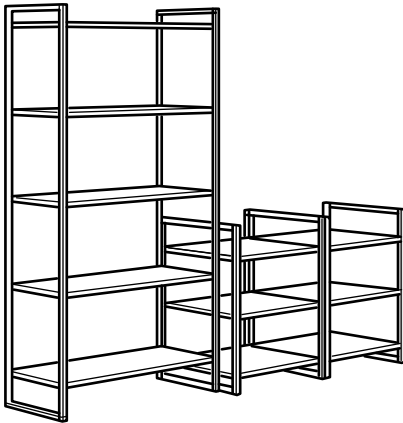

JONAXEL Shelving unit

Overall size: 71½×20½×63"

This combination $110 (692.972.87)

Units you need:

JONAXEL Shelving unit 31½×63×15", White	504.199.72	1 pc
JONAXEL Shelving unit 19½×20½×27½", White	704.199.71	2 pcs