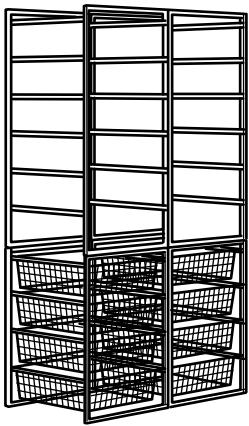

Combinations

Overall size: Width×Depth×Height

JONAXEL Clothes storage combination

Overall size: 39×20½×66½"

This combination $136 (492.976.60)

Units you need:

JONAXEL Frame 19%×20%×41", White	604.199.57	2 pcs
JONAXEL Frame 19%×20%×27", White	404.199.58	2 pcs
JONAXEL Wire basket 19%×20%×5½", White	404.199.63	8 pcs
JONAXEL Adjustable clothes rail 18½-32¼", White	104.299.87	2 pcs
JONAXEL Top shelf for frame L19%×W20%, thickness ¾", White	204.199.59	2 pcs