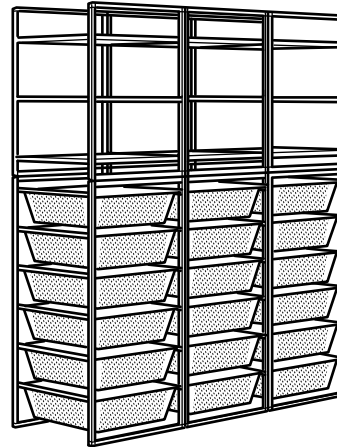

JONAXEL Clothes storage combination

Overall size: 55½-70½×20½×68½"

This combination \$230 (893.114.66)

Units you need:

JONAXEL Frame 19%×20%×41", White	604.199.57	2 pcs
JONAXEL Frame 19%×20%×27", White	404.199.58	2 pcs
JONAXEL Mesh basket 19%×20%×5½", White	204.199.64	20 pcs
JONAXEL Adjustable clothes rail 18½-32¼", White	104.299.87	2 pcs

Combinations

Overall size: Width×Depth×Height

JONAXEL Clothes storage combination

Overall size: 55½–70½×20½×68½"

This combination \$180 (992.976.34)

Units you need:

JONAXEL Frame 19½×20½×41", White	604.199.57	2 pcs
JONAXEL Frame 19½×20½×27", White	404.199.58	2 pcs
JONAXEL Wire basket 19½×20½×5½", White	404.199.63	20 pcs
JONAXEL Adjustable clothes rail 18½–32¼", White	104.299.87	2 pcs

JONAXEL Storage combination

Overall size: 58¼×20½×68½"

This combination \$285 (192.976.85)

Units you need:

JONAXEL Frame 19½×20½×41", White	604.199.57	3 pcs
JONAXEL Shelving unit 19½×20½×27½", White	704.199.71	3 pcs
JONAXEL Mesh basket 19½×20½×5½", White	204.199.64	18 pcs