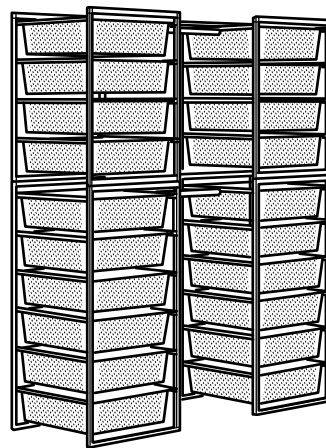

Combinations

Overall size: Width×Depth×Height

JONAXEL Clothes storage combination

Overall size: 39×20½×66½"

This combination \$136 (492.976.60)

Units you need:

JONAXEL Frame 19%×20%×41", White	604.199.57	2 pcs
JONAXEL Frame 19%×20%×27", White	404.199.58	2 pcs
JONAXEL Wire basket 19%×20%×5½", White	404.199.63	8 pcs
JONAXEL Adjustable clothes rail 18½-32¼", White	104.299.87	2 pcs
JONAXEL Top shelf for frame L19%×W20%, thickness ¾", White	204.199.59	2 pcs

JONAXEL Clothes storage combination

Overall size: 39×20½×66½"

This combination \$116 (092.976.57)

Units you need:

JONAXEL Frame 19%×20%×41", White	604.199.57	2 pcs
JONAXEL Adjustable clothes rail 18½-32¼", White	104.299.87	2 pcs
JONAXEL Shelving unit 19%×20%×27½", White	704.199.71	2 pcs

JONAXEL Clothes storage combination

Overall size: 55½-70½×20½×68½"

This combination \$170 (793.051.02)

Units you need:

JONAXEL Frame 19%×20%×41", White	604.199.57	2 pcs
JONAXEL Wire basket 19%×20%×5½", White	404.199.63	12 pcs
JONAXEL Adjustable clothes rail 18½-32¼", White	104.299.87	2 pcs
JONAXEL Shelving unit 19%×20%×27½", White	704.199.71	2 pcs