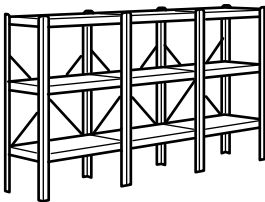

BROR Three section/shelves

Overall size: 76 $\frac{3}{8}$ ×15 $\frac{3}{4}$ ×43 $\frac{1}{4}$ ".

This combination $201 692.726.92

Units you need:

BROR Posts 43$\frac{1}{4}$", Black, 4pk	003.332.78	3 pcs
BROR Shelf 25$\frac{1}{4}$×15", Wood	603.431.61	9 pcs