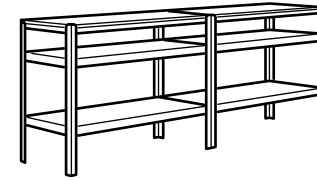

BROR/SKÅDIS storage with cabinet/work bench

This combination $547 392.756.73

Units you need:

BROR Cabinet with two doors 29$\frac{7}{8}$×15$\frac{3}{4}$×26", Black	503.000.15	2 pcs
BROR Work bench, 43$\frac{1}{4}$×21$\frac{1}{8}$", Black/wood	303.332.86	2 pcs
SKÅDIS Containers with lids, Gray, 3pk	803.469.22	2 pcs
SKÅDIS Hooks, Gray, 2pk	303.216.41	2 pcs
SKÅDIS Hooks, Gray, 3pk	703.216.39	3 pcs
SKÅDIS Pegboard 30×22", Wood	103.471.71	1 pc
SKÅDIS Tool holder, Gray	903.358.76	8 pcs