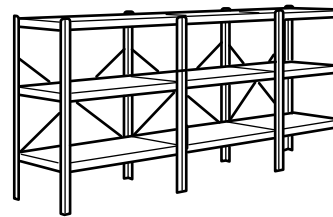

The best thing about BROR storage system is that it's so easy to build. With just a few parts, you can create almost any combination. Start by choosing the posts and shelves. The posts are available in two heights, 43¼" and 74¾" – and the shelves in two depths, two widths and in different materials. Then you just add hooks, cabinets and other parts you need. Just like a puzzle, but here it's you who decides how the parts fit together.

BROR/SKÅDIS storage with cabinet/work bench

**This combination \$547** 392.756.73

**Units you need:**

BROR Cabinet with two doors 29 $\frac{7}{8}$ ×15 $\frac{3}{4}$ ×26", Black	503.000.15	2 pcs
BROR Work bench, 43 $\frac{1}{4}$ ×21 $\frac{1}{8}$ ", Black/wood	303.332.86	2 pcs
SKÅDIS Containers with lids, Gray, 3pk	803.469.22	2 pcs
SKÅDIS Hooks, Gray, 2pk	303.216.41	2 pcs
SKÅDIS Hooks, Gray, 3pk	703.216.39	3 pcs
SKÅDIS Pegboard 30×22", Wood	103.471.71	1 pc
SKÅDIS Tool holder, Gray	903.358.76	8 pcs

BROR Three section/shelves

Overall size: 76 $\frac{3}{8}$ ×15 $\frac{3}{4}$ ×43 $\frac{1}{4}$ ".

**This combination \$201** 692.726.92

**Units you need:**

BROR Posts 43 $\frac{1}{4}$ ", Black, 4pk	003.332.78	3 pcs
BROR Shelf 25 $\frac{1}{4}$ ×15", Wood	603.431.61	9 pcs

BROR Three section/shelves

Overall size: 92 $\frac{1}{8}$ ×21 $\frac{1}{8}$ ×43 $\frac{1}{4}$ ".

**This combination \$195** 792.726.96

**Units you need:**

BROR Post 43 $\frac{1}{4}$ ", Black, 4pk	003.332.78	3 pcs
BROR Shelf 25 $\frac{1}{4}$ ×21 $\frac{1}{4}$ ", Black	403.827.85	3 pcs
BROR Shelf 33 $\frac{1}{8}$ ×21 $\frac{1}{4}$ ", Black	303.338.42	6 pcs