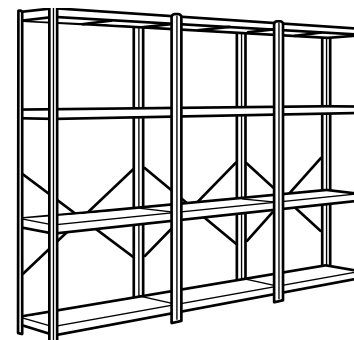

BROR Three section/shelves

Overall size: 76 $\frac{3}{8}$ ×15 $\frac{3}{4}$ ×43 $\frac{1}{4}$ ".

**This combination \$201** 692.726.92

**Units you need:**

BROR Posts 43 $\frac{1}{4}$ ", Black, 4pk	003.332.78	3 pcs
BROR Shelf 25 $\frac{1}{4}$ ×15", Wood	603.431.61	9 pcs

BROR Three section/shelves

Overall size: 92 $\frac{1}{8}$ ×21 $\frac{1}{8}$ ×43 $\frac{1}{4}$ ".

**This combination \$195** 792.726.96

**Units you need:**

BROR Post 43 $\frac{1}{4}$ ", Black, 4pk	003.332.78	3 pcs
BROR Shelf 25 $\frac{1}{4}$ ×21 $\frac{1}{4}$ ", Black	403.827.85	3 pcs
BROR Shelf 33 $\frac{1}{8}$ ×21 $\frac{1}{4}$ ", Black	303.338.42	6 pcs

BROR Three section/shelves

Overall size: 92 $\frac{1}{8}$ ×21 $\frac{1}{8}$ ×74 $\frac{3}{4}$ ".

**This combination \$241** 492.727.06

**Units you need:**

BROR Posts 74 $\frac{3}{4}$ ", Black, 4pk	103.332.87	2 pcs
BROR Posts 43 $\frac{1}{4}$ ", Black, 4pk	003.332.78	1 pc
BROR Shelf 33 $\frac{1}{8}$ ×21 $\frac{1}{4}$ ", Black	303.338.42	8 pcs
BROR Shelf 25 $\frac{1}{4}$ ×21 $\frac{1}{4}$ ", Black	403.827.85	3 pcs

BROR Three section/shelves

Overall size: 100×15 $\frac{3}{4}$ ×74 $\frac{3}{4}$ ".

**This combination \$258** 192.726.99

**Units you need:**

BROR Posts 74 $\frac{3}{4}$ ", Black, 4pk	103.332.87	3 pcs
BROR Shelf 33 $\frac{1}{8}$ ×15 $\frac{3}{8}$ ", Black	803.332.84	12 pcs