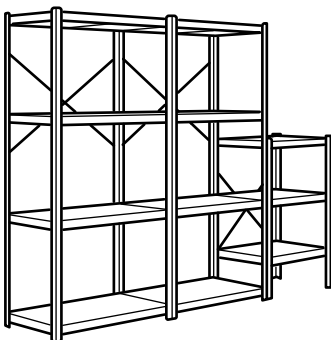

BROR Three section/shelves

Overall size: 76 $\frac{3}{8}$ ×15 $\frac{3}{4}$ ×43 $\frac{1}{4}$ ".

**This combination \$201** 692.726.92

**Units you need:**

BROR Posts 43 $\frac{1}{4}$ ", Black, 4pk	003.332.78	3 pcs
BROR Shelf 25 $\frac{1}{4}$ ×15", Wood	603.431.61	9 pcs

BROR Three section/shelves

Overall size: 92 $\frac{1}{8}$ ×21 $\frac{1}{8}$ ×43 $\frac{1}{4}$ ".

**This combination \$195** 792.726.96

**Units you need:**

BROR Post 43 $\frac{1}{4}$ ", Black, 4pk	003.332.78	3 pcs
BROR Shelf 25 $\frac{1}{4}$ ×21 $\frac{1}{4}$ ", Black	403.827.85	3 pcs
BROR Shelf 33 $\frac{1}{8}$ ×21 $\frac{1}{4}$ ", Black	303.338.42	6 pcs

BROR Three section/shelves

Overall size: 92 $\frac{1}{8}$ ×21 $\frac{1}{8}$ ×74 $\frac{3}{4}$ ".

**This combination \$241** 492.727.06

**Units you need:**

BROR Posts 74 $\frac{3}{4}$ ", Black, 4pk	103.332.87	2 pcs
BROR Posts 43 $\frac{1}{4}$ ", Black, 4pk	003.332.78	1 pc
BROR Shelf 33 $\frac{1}{8}$ ×21 $\frac{1}{4}$ ", Black	303.338.42	8 pcs
BROR Shelf 25 $\frac{1}{4}$ ×21 $\frac{1}{4}$ ", Black	403.827.85	3 pcs