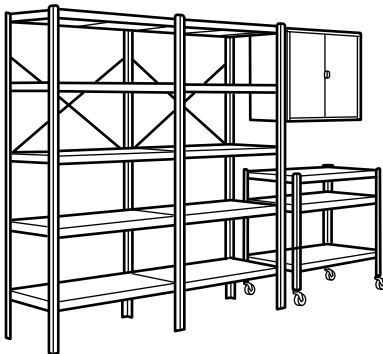

BROR Storage with shelves/cabinet/cart

This combination $412 292.757.15

Units you need:

BROR Cabinet with two doors 29¾×15¾×26", Black	503.000.15	1 pc
BROR Posts 74¾", Black, 4pk	103.332.87	2 pcs
BROR Shelf 33½×21¼", Black	303.338.42	10 pcs
BROR Cart 33½×21¼", Black/wood	603.338.50	1 pc