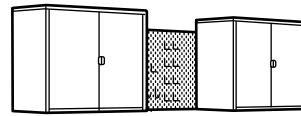

BROR/SKÅDIS storage with cabinet/work bench

This combination $547 392.756.73

Units you need:

BROR Cabinet with two doors 29$\frac{7}{8}$×15$\frac{3}{4}$×26", Black	503.000.15	2 pcs
BROR Work bench, 43$\frac{1}{4}$×21$\frac{1}{8}$", Black/wood	303.332.86	2 pcs
SKÅDIS Containers with lids, Gray, 3pk	803.469.22	2 pcs
SKÅDIS Hooks, Gray, 2pk	303.216.41	2 pcs
SKÅDIS Hooks, Gray, 3pk	703.216.39	3 pcs
SKÅDIS Pegboard 30×22", Wood	103.471.71	1 pc
SKÅDIS Tool holder, Gray	903.358.76	8 pcs