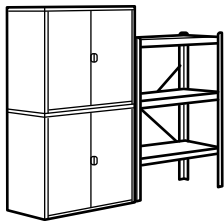

# COMBINATIONS

Overall size: Width×Depth×Height.

BROR One section/shelves  
Overall size: 25½×21½×74¾".  
**This combination \$82 692.726.68**

**Units you need:**

BROR Posts 74¾", Black, 4pk	103.332.87	1 pc
BROR Shelf 25¼×21¼", Black	403.827.85	4 pcs

BROR One section/shelves  
Overall size: 25½×15¾×43¼".  
**This combination \$58 392.726.41**

**Units you need:**

BROR Post 43¼", Black, 4pk	003.332.78	1 pc
BROR Shelf 25¼×15¾", Black	903.332.88	3 pcs

BROR One section/shelves  
Overall size: 33½×15¾×74¾".  
**This combination \$94 492.782.75**

**Units you need:**

BROR Posts 74¾", Black, 4pk	103.332.87	1 pc
BROR Shelf 33½×15¾", Black	803.332.84	4 pcs
BROR Add-on shelf 15¾×6¼×5½", Black	003.827.92	1 pc

BROR Cart with closed storage  
**This combination \$149 492.752.86**

**Units you need:**

BROR Door/side units/back, Black	003.986.08	1 pc
BROR Cart 33½×21½", Black/wood	603.338.50	1 pc

BROR Two section/shelves/cabinet  
Overall size: 63¾×15¾×52¾".  
**This combination \$262 792.726.77**