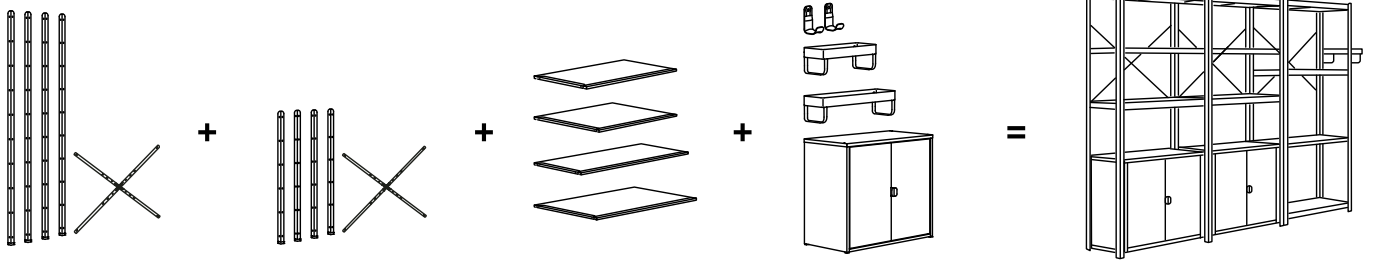

HOW TO BUILD

COMBINATIONS

Overall size: Width×Depth×Height.

BROR One section/shelves
Overall size: 25½×15¾×74¾".
This combination $78 892.764.63

Units you need:

BROR Posts 74¾", Black, 4pk	103.332.87	1 pc
BROR Shelf 25½×15¾", Black	903.332.88	4 pcs

BROR One section/shelves
Overall size: 33½×15¾×43¼".
This combination $73 092.726.52

Units you need:

BROR Posts 43¼", Black, 4pk	003.332.78	1 pc
BROR Shelf 33½×15¾", Wood	003.431.59	3 pcs

BROR One section/shelves
Overall size: 33½×21½×74¾".
This combination $90 092.726.71

Units you need:

BROR Posts 74¾", Black, 4pk	103.332.87	1 pc
BROR Shelf 33½×21½", Black	303.338.42	4 pcs

BROR One section/shelves
Overall size: 33½×15¾×74¾".
This combination $86 392.687.24

Units you need:

BROR Posts 74¾", Black, 4pk	103.332.87	1 pc
BROR Shelf 33½×15¾", Black	803.332.84	4 pcs

BROR One section/shelves
Overall size: 33½×21½×43¼".
This combination $67 392.726.55

Units you need:

BROR Posts 43¼", Black, 4pk	003.332.78	1 pc
BROR Shelf 33½×21½", Black	303.338.42	3 pcs

BROR One section/shelves
Overall size: 25½×21½×43¼".
This combination $61 692.726.49

Units you need:

BROR Posts 43¼", Black, 4pk	003.332.78	1 pc
BROR Shelf 25½×21½", Black	403.827.85	3 pcs