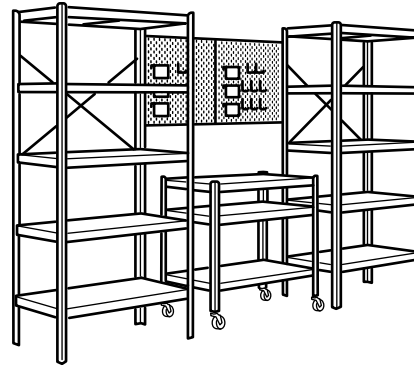

BROR Three section/shelves

Overall size: 100×15 $\frac{3}{4}$ ×74 $\frac{3}{4}$ ".

**This combination \$258** 192.726.99

**Units you need:**

BROR Posts 74 $\frac{3}{4}$ ", Black, 4pk	103.332.87	3 pcs
BROR Shelf 33 $\frac{1}{8}$ ×15 $\frac{3}{8}$ ", Black	803.332.84	12 pcs

# COMBINATIONS

Overall size: Width×Depth×Height.

BROR Three section/shelves

Overall size: 100×21½×74¾".

**This combination \$306 192.727.03**

**Units you need:**

BROR Posts 74¾", Black, 4pk	103.332.87	3 pcs
BROR Shelf 33½×21¼", Wood	203.431.63	12 pcs