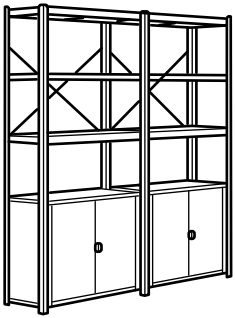

COMBINATIONS

Overall size: Width×Depth×Height.

BROR Two section/shelves/cabinets

Overall size: 66 $\frac{7}{8}$ ×15 $\frac{3}{4}$ ×74 $\frac{3}{4}$ ".

This combination $338 892.727.09

Units you need:

BROR Cabinet with two doors 29$\frac{7}{8}$×15$\frac{3}{4}$×26", Black	503.000.15	2 pcs
BROR Posts 74$\frac{3}{4}$", Black, 4pk	103.332.87	2 pcs
BROR Shelf 33$\frac{1}{8}$×15$\frac{3}{8}$", Black	803.332.84	6 pcs