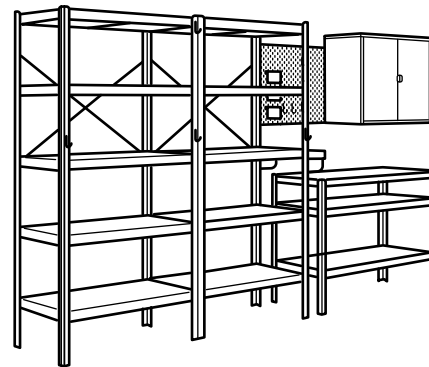

# COMBINATIONS

Overall size: Width×Depth×Height.

BROR Three section/shelves

Overall size: 100×21½×74¾".

**This combination \$306 192.727.03**

**Units you need:**

BROR Posts 74¾", Black, 4pk	103.332.87	3 pcs
BROR Shelf 33½×21¼", Wood	203.431.63	12 pcs

BROR/SKÅDIS Storage with shelves/cart

**This combination \$371 992.756.70**

**Units you need:**

BROR Posts 74¾", Black, 4pk	103.332.87	2 pcs
BROR Shelf 33½×21¼", Black	303.338.42	10 pcs
BROR Cart 33½×21¼", Black/wood	603.338.50	1 pc
SKÅDIS Containers with lids, Gray, 3pk	803.469.22	2 pcs
SKÅDIS Hooks, Gray, 2pk	303.216.41	2 pcs
SKÅDIS Hooks, Gray, 3pk	703.216.39	4 pcs
SKÅDIS Pegboard 22×22", White	003.208.03	2 pcs

BROR Storage with shelves/cabinet/cart

**This combination \$412 292.757.15**

**Units you need:**

BROR Cabinet with two doors 29¾×15¾×26", Black	503.000.15	1 pc
BROR Posts 74¾", Black, 4pk	103.332.87	2 pcs
BROR Shelf 33½×21¼", Black	303.338.42	10 pcs
BROR Cart 33½×21¼", Black/wood	603.338.50	1 pc