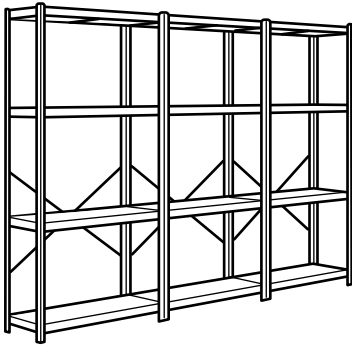

The best thing about BROR storage system is that it's so easy to build. With just a few parts, you can create almost any combination. Start by choosing the posts and shelves. The posts are available in two heights, 43¼" and 74¾" – and the shelves in two depths, two widths and in different materials. Then you just add hooks, cabinets and other parts you need. Just like a puzzle, but here it's you who decides how the parts fit together.

BROR Three section/shelves

Overall size: 92 $\frac{1}{8}$ ×21 $\frac{1}{8}$ ×74 $\frac{3}{4}$ ".

**This combination \$241** 492.727.06

**Units you need:**

BROR Posts 74 $\frac{3}{4}$ ", Black, 4pk	103.332.87	2 pcs
BROR Posts 43 $\frac{1}{4}$ ", Black, 4pk	003.332.78	1 pc
BROR Shelf 33 $\frac{1}{8}$ ×21 $\frac{1}{4}$ ", Black	303.338.42	8 pcs
BROR Shelf 25 $\frac{1}{4}$ ×21 $\frac{1}{4}$ ", Black	403.827.85	3 pcs

BROR Three section/shelves

Overall size: 100×15 $\frac{3}{4}$ ×74 $\frac{3}{4}$ ".

**This combination \$258** 192.726.99

**Units you need:**

BROR Posts 74 $\frac{3}{4}$ ", Black, 4pk	103.332.87	3 pcs
BROR Shelf 33 $\frac{1}{8}$ ×15 $\frac{3}{8}$ ", Black	803.332.84	12 pcs

# COMBINATIONS

Overall size: Width×Depth×Height.

BROR Three section/shelves

Overall size: 100×21½×74¾".

**This combination \$306 192.727.03**

**Units you need:**

BROR Posts 74¾", Black, 4pk	103.332.87	3 pcs
BROR Shelf 33½×21¼", Wood	203.431.63	12 pcs