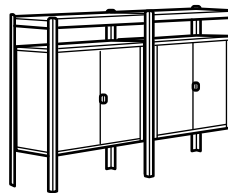

BROR One section/shelves  
Overall size: 25½×15¾×43¼".  
**This combination \$58 392.726.41**

**Units you need:**

BROR Post 43¼", Black, 4pk	003.332.78	1 pc
BROR Shelf 25¼×15¾", Black	903.332.88	3 pcs

BROR One section/shelves  
Overall size: 33½×15¾×74¾".  
**This combination \$94 492.782.75**

**Units you need:**

BROR Posts 74¾", Black, 4pk	103.332.87	1 pc
BROR Shelf 33½×15¾", Black	803.332.84	4 pcs
BROR Add-on shelf 15¾×6¼×5½", Black	003.827.92	1 pc

BROR Cart with closed storage  
**This combination \$149 492.752.86**

**Units you need:**

BROR Door/side units/back, Black	003.986.08	1 pc
BROR Cart 33½×21½", Black/wood	603.338.50	1 pc

BROR Two section/shelves/cabinet  
Overall size: 63¾×15¾×52¾".  
**This combination \$262 792.726.77**

**Units you need:**

BROR Cabinet with two doors 29¾×15¾×26", Black	503.000.15	2 pcs
BROR Posts 43¼", Black, 4pk	003.332.78	1 pc
BROR Shelves 33½×15¾", Black	803.332.84	3 pcs

BROR Shelves with cabinet  
Overall size: 67×15¾×43¼".  
**This combination \$262 692.757.18**