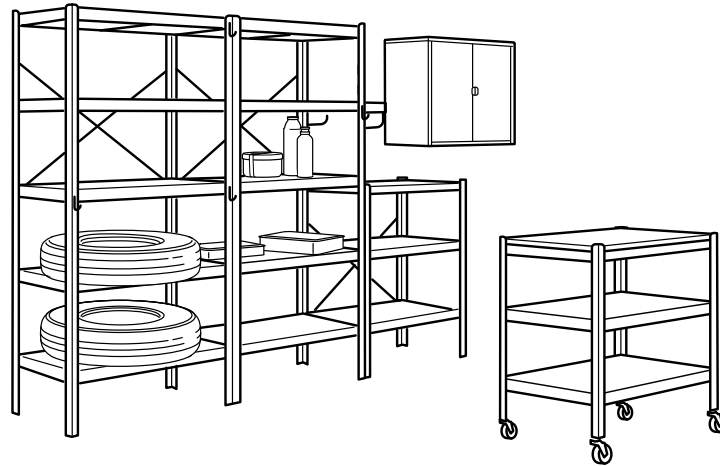

### GOOD-TO-KNOW

Recommended for indoor use only.

Max load for BROR shelves:

#### 25¼" width

15¾" depth; 154 lbs  
21¼" depth; 220 lbs

#### 33¾" width

15¾" depth; 209 lbs  
21¼" depth; 287 lbs

Inspiration for BROR storage system comes from classic industrial furniture. Generous, sturdy furniture that can withstand both dirt and heavy loads, just like BROR. The shelf can actually hold twice as much load as ordinary shelves (6 lbs)! And since the design is clean and simple it fits everywhere indoors – regardless if the surrounding environment is tropically moist or dry and ice-cold.

The best thing about BROR storage system is that it's so easy to build. With just a few parts, you can create almost any combination. Start by choosing the posts and shelves. The posts are available in two heights, 43¼" and 74¾" – and the shelves in two depths, two widths and in different materials. Then you just add hooks, cabinets and other parts you need. Just like a puzzle, but here it's you who decides how the parts fit together.