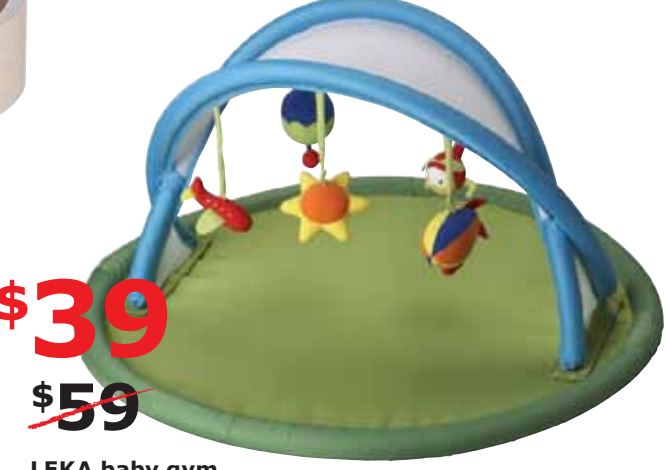

TRIVSAM deep plate
Stoneware, coloured glaze.
Ø24cm. Green.

~~\$49~~
\$29

HAJDEBY chair
Birch veneer, cotton, polyester.
W67xD70, H86cm.
Seat H60cm. Birch/white.

~~\$39~~
\$25

MARTORP goatskin
L95xW65cm.
Assorted patterns.

~~\$139~~
\$89

PJÄTTERYD picture
35% cotton, 65% polyester. Fibreboard.
W78, H118cm. Urban life.

~~\$29~~
\$15

RISHULT table
Birch veneer, clear acrylic lacquer.
Ø60, H58cm. Birch.

~~\$59~~
\$39

LEKA baby gym
100% polyester and polyethylene foam.
Ø92cm. Multicolour.