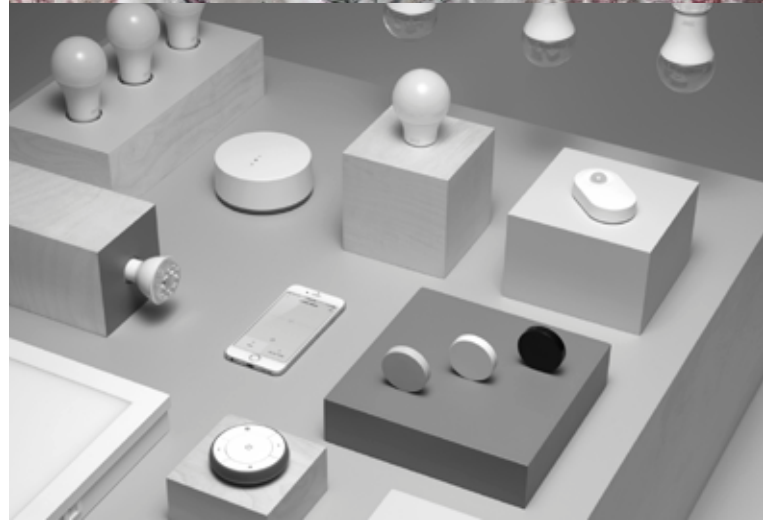

**IKEA®
Family**

**20%
OFF**

On pillow, mattress pads, textile quilt covers, and home smart light
exclusive offer for
IKEA Family members

Offer Valid

25/11/2018

to

08/12/2018